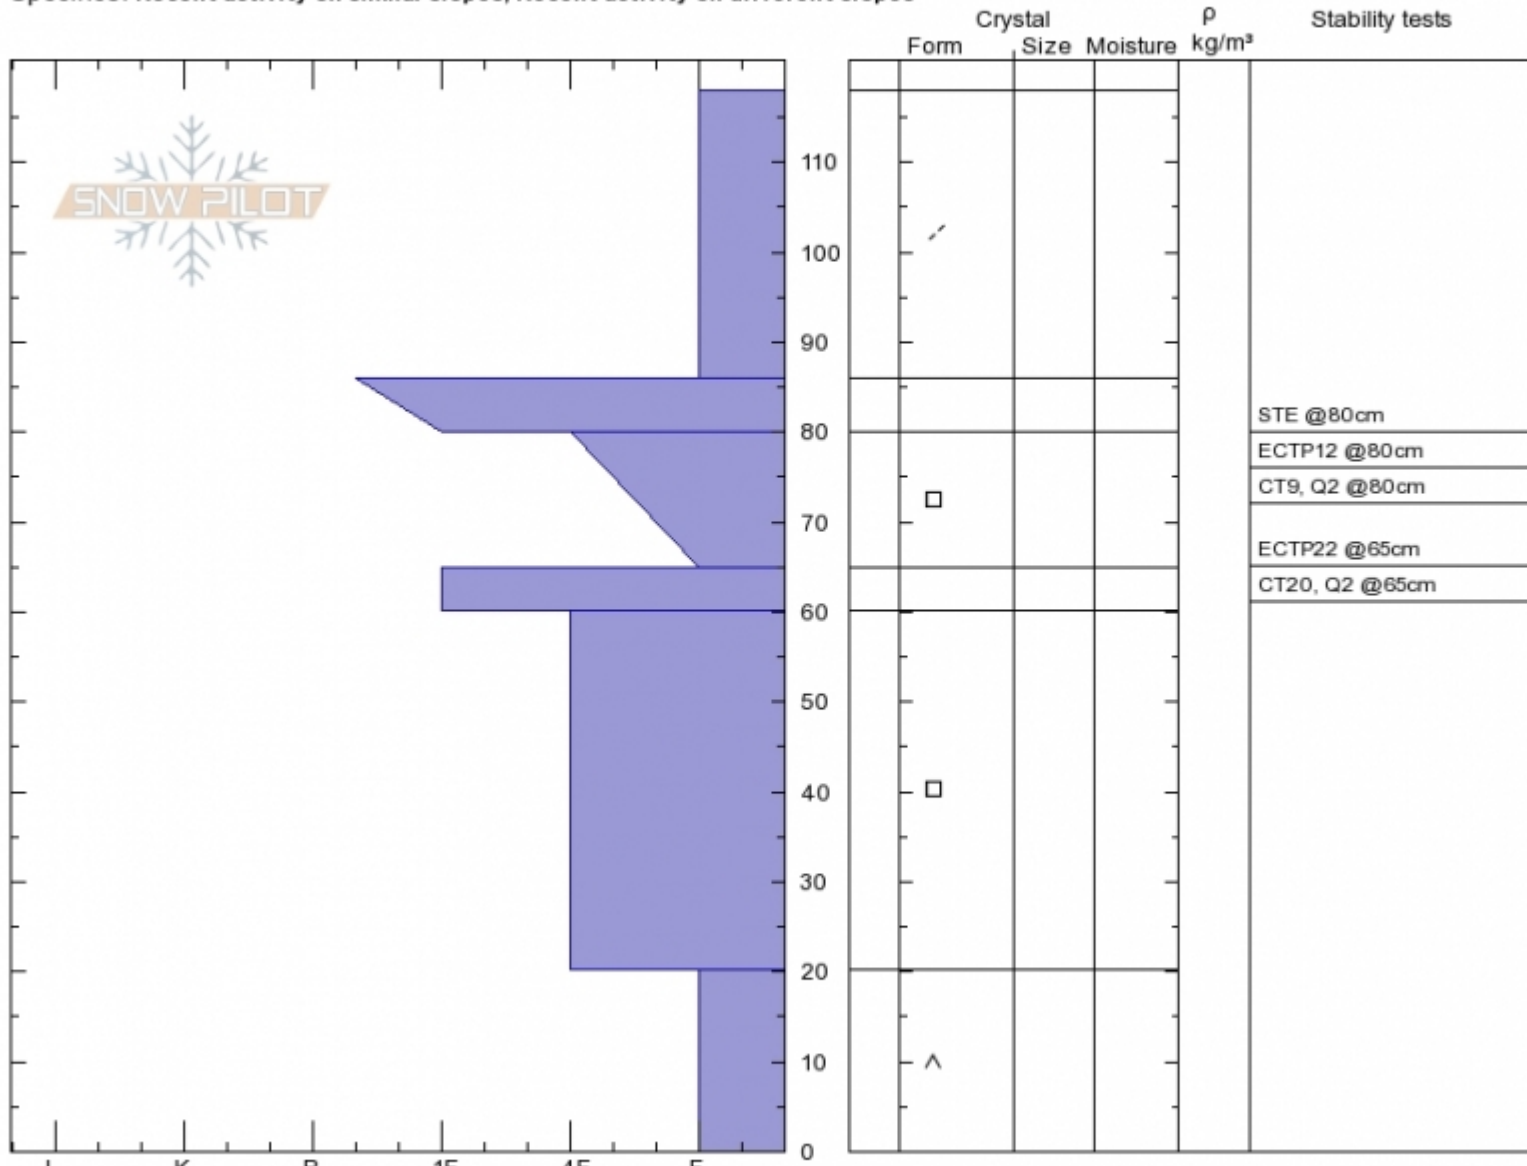

Ainger Basin
Bridger Range
MT
 Elevation: **7770 ft**
 Aspect: **130°**

Gabrielle Antonioli
Fri Jan 27 15:00 2017
 Co-ord: **45.93555N, -110.97026W**
 Slope Angle: **25°**
 Wind Loading: **yes**

Stability: **Poor**
 Air Temperature: **-2°C**
 Sky Cover: **CLR**
 Precipitation: **NO**
 Wind: **NW Strong**

HS118 SP30
Stability Test Notes

Layer No

Specifics: **Recent activity on similar slopes; Recent activity on different slopes**

Notes: Cross loading observed on many aspects; upslope winds observed on S aspects, particularly rock bound couloirs. Large natural snow patches spanned multiple aspects.