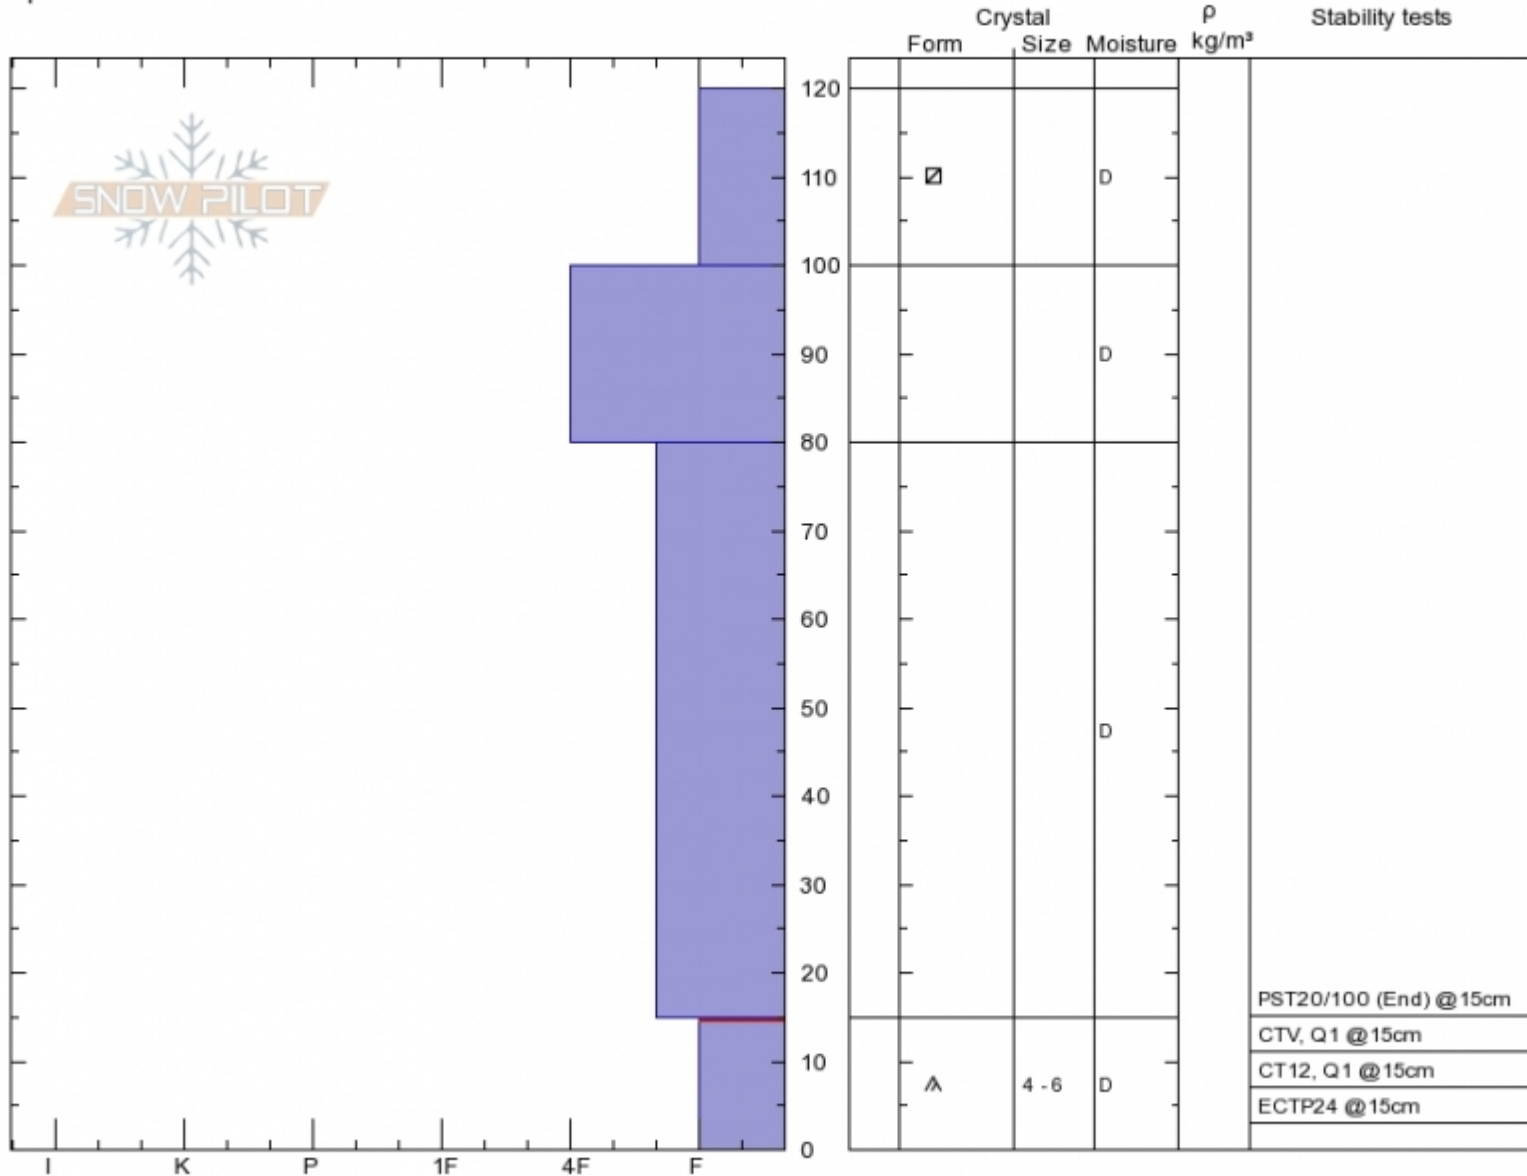

Lightning Creek
 Madison Range-S
 MT
 Elevation: 9032 ft
 Aspect: 100°
 Specifics:

Doug Chabot
 Tue Jan 24 12:45 2017
 Co-ord: 44.97945N, -111.37273W
 Slope Angle: 33°
 Wind Loading: no

Stability: **Poor**
 Air Temperature: -9°C
 Sky Cover: **SCT**
 Precipitation: **NO**
 Wind: **Calm**

HS120
 Stability Test Notes
 15: no bueno

Layer No
 0-15: Prob

Notes: Video of pit: <https://youtu.be/kiRb0-6BL9g>

Photo of pit: <http://www.mtavalanche.com/images/17/digging-snowpit-s-madison-range>

Advisory Region
 Southern Madison