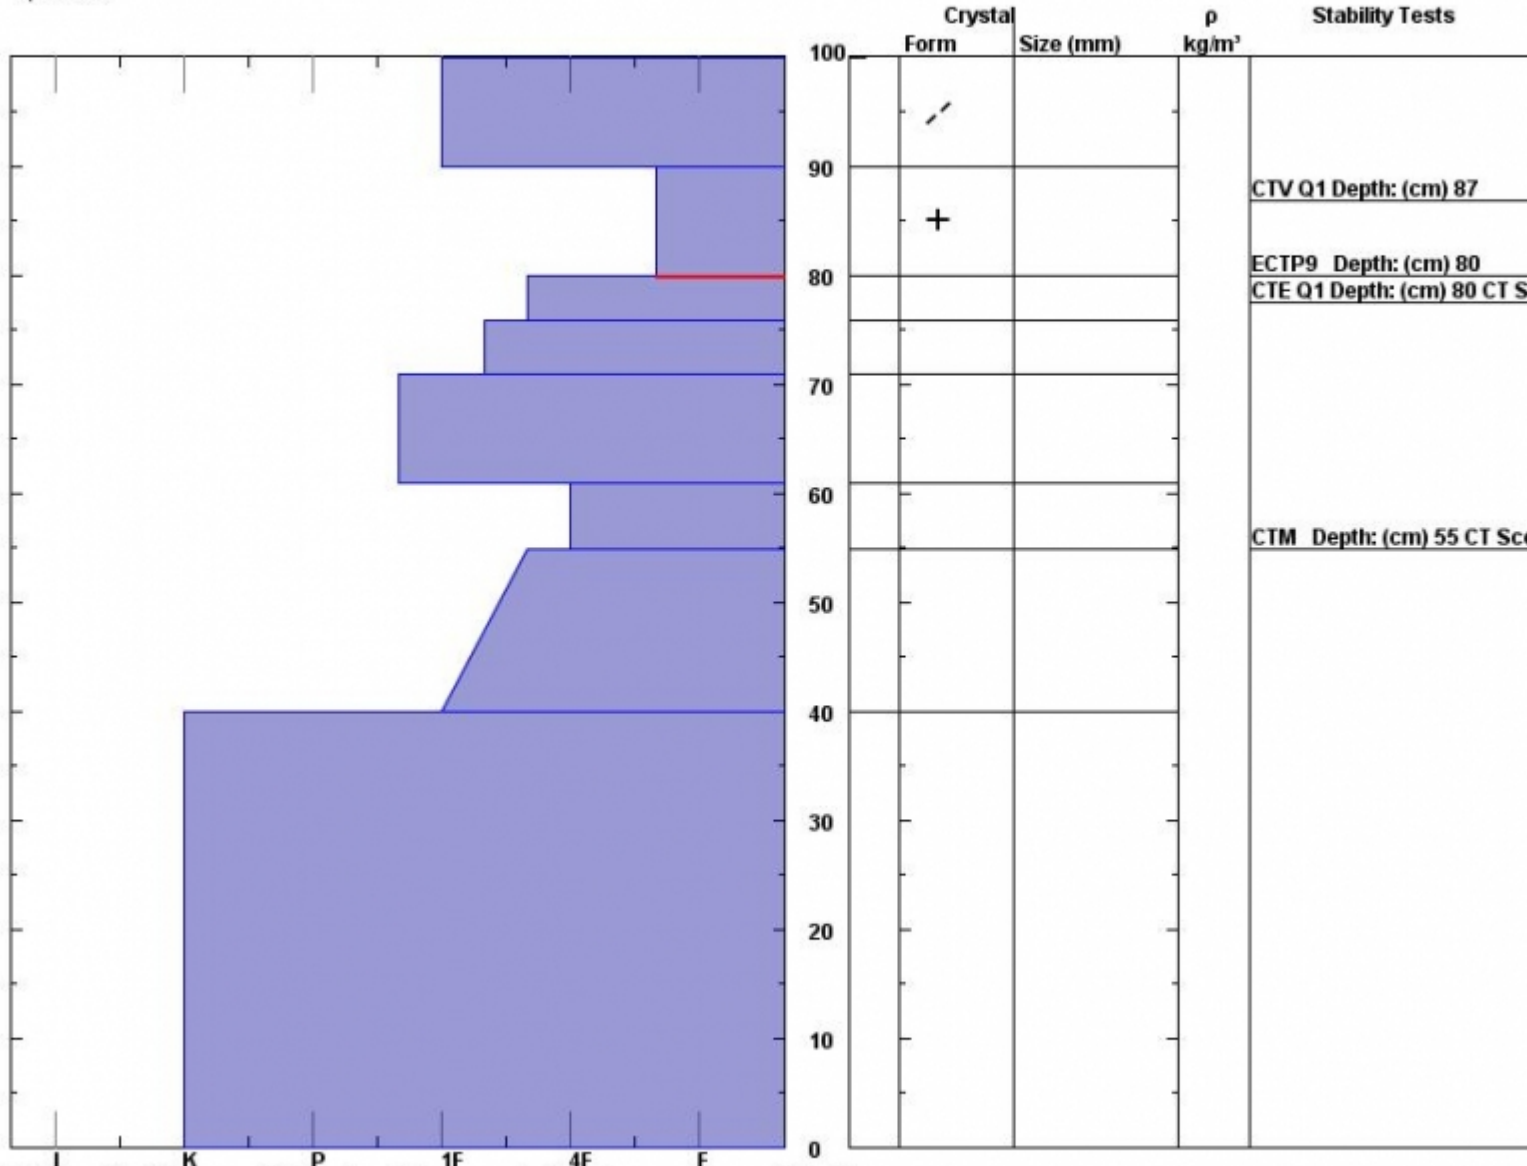

Snow Pit Profile  
**Trail Bowl**  
**Bridger, MT**  
 Elevation (ft) **8700**  
 Aspect: **110**  
 Specifics:

Observer: **Alex Marienthal**  
**Thu Nov 12 12:15:00 MST 2015**  
 Co-ord: **N W**  
 Slope: **25**  
 Wind loading: **yes**

Stability on similar slopes: **Fair**  
 Air Temperature: **C**  
 Sky Cover: **sky 3/8 to 4/8 covered**  
 Precipitation: **None**  
 Wind: **W Strong**

Stability Test Notes:  
 Layer note:  
**80-90: Pro**