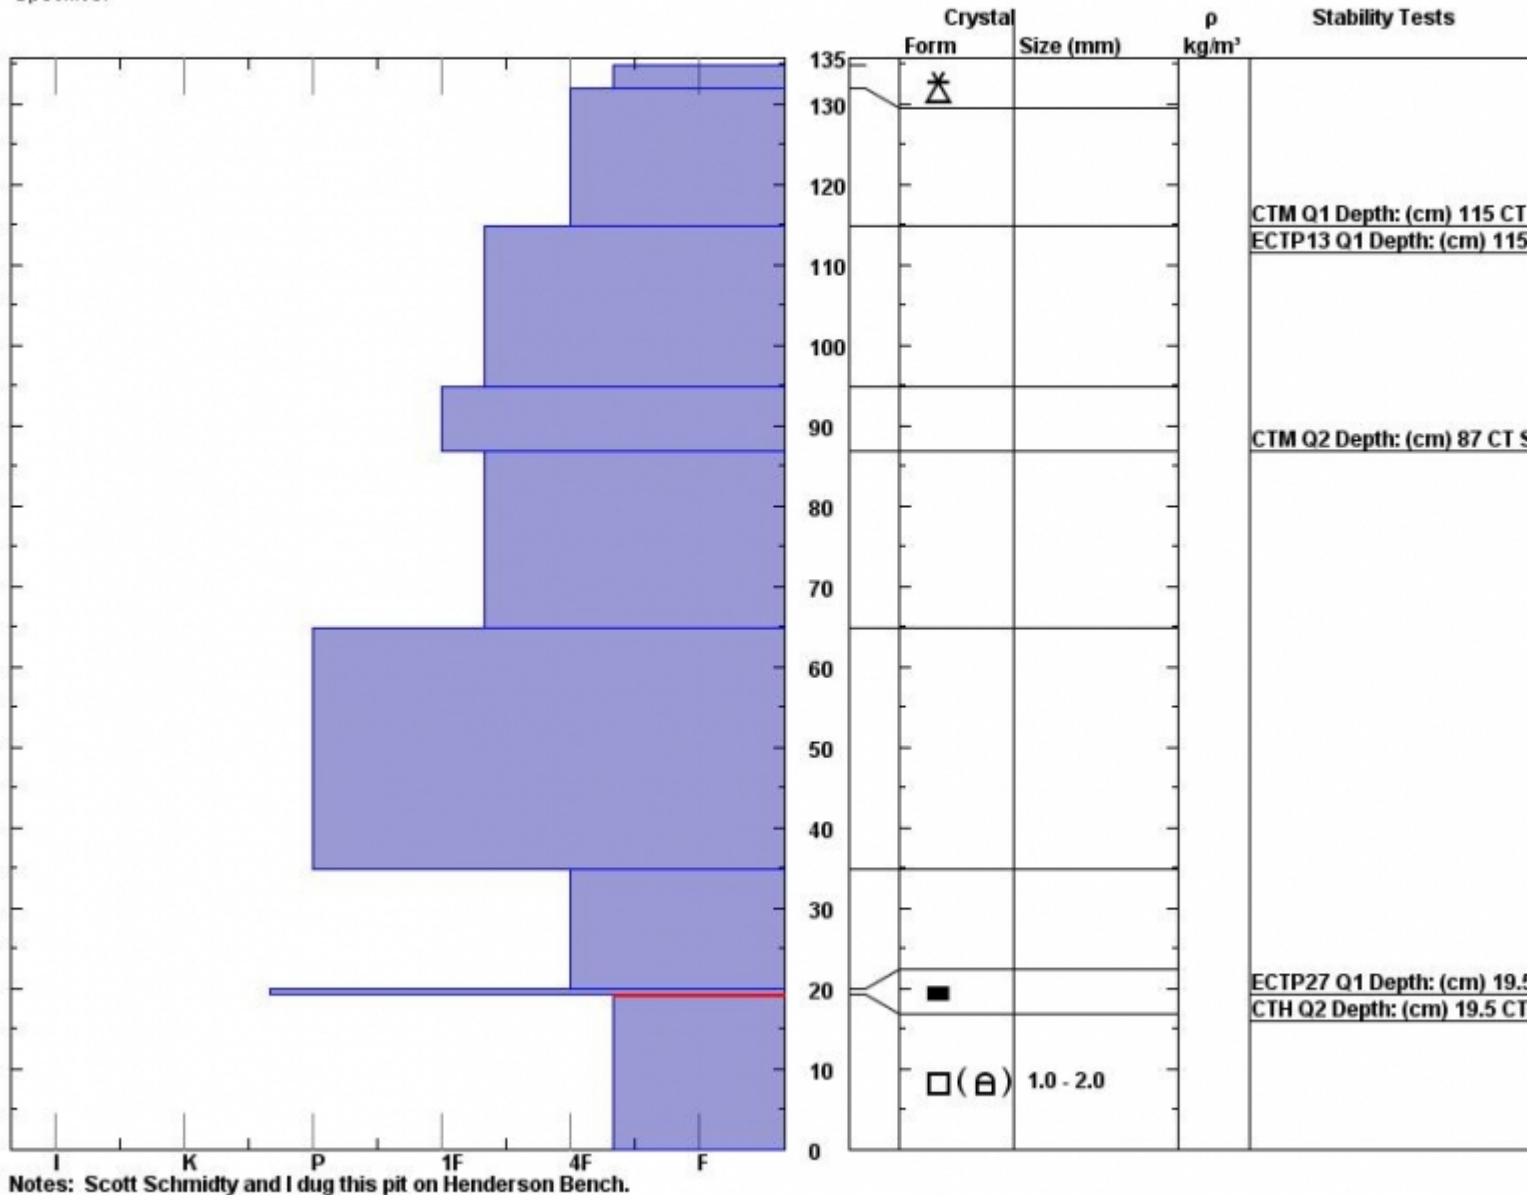

Snow Pit Profile
Almost Died
Beartooth, MT
 Elevation (ft) **9470**
 Aspect: **36**
 Specifics:

Observer: **Doug Chabot**
Sun Dec 07 08:40:00 MST 2014
 Co-ord: **45.04830 N 109.92938 W**
 Slope: **25**
 Wind loading: **no**

Stability on similar slopes: **Good**
 Air Temperature: **F**
 Sky Cover: **Clear**
 Precipitation: **None**
 Wind: **S Light Breeze**

HS135
 Stability Test Notes:
 Layer note: **19.5-20: H**
0-19.5: Pro