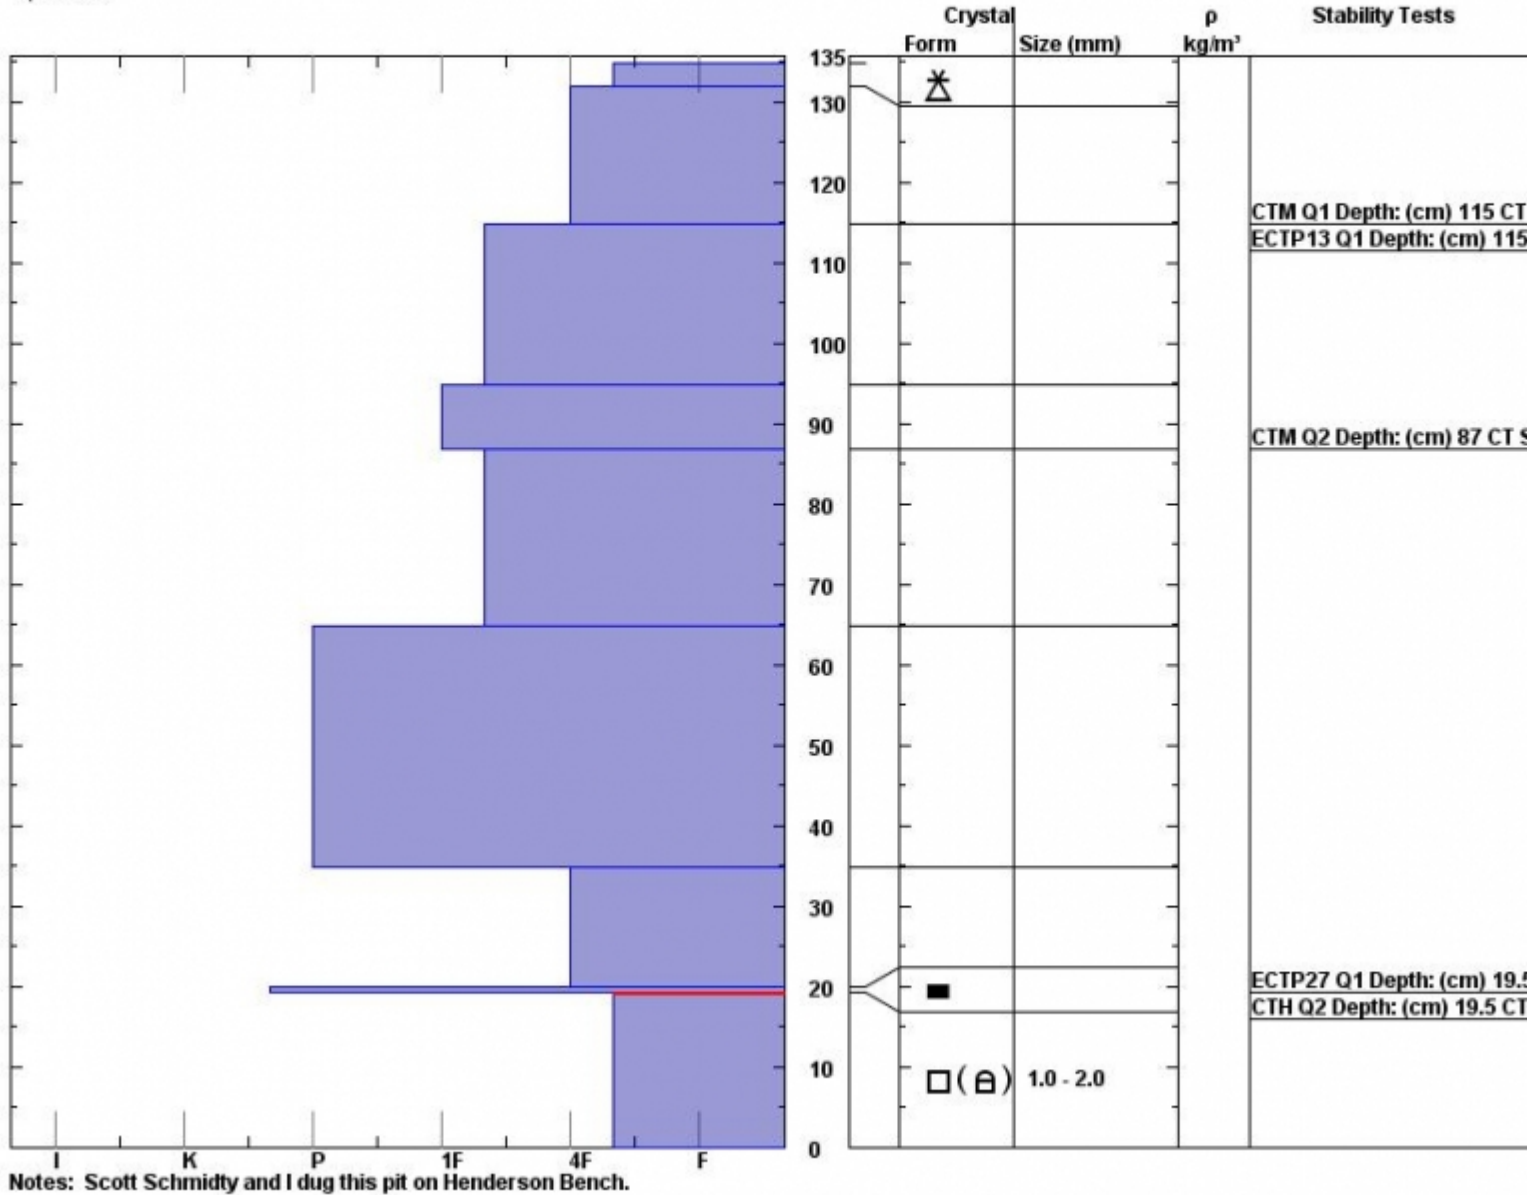

Snow Pit Profile  
**Almost Died**  
**Beartooth, MT**  
 Elevation (ft) **9470**  
 Aspect: **36**  
 Specifics:

Observer: **Doug Chabot**  
**Sun Dec 07 08:40:00 MST 2014**  
 Co-ord: **45.04830 N 109.92938 W**  
 Slope: **25**  
 Wind loading: **no**

Stability on similar slopes: **Good**  
 Air Temperature: **F**  
 Sky Cover: **Clear**  
 Precipitation: **None**  
 Wind: **S Light Breeze**

**HS135**  
 Stability Test Notes:

Layer notes:  
**19.5-20: H**  
**0-19.5: Pro**