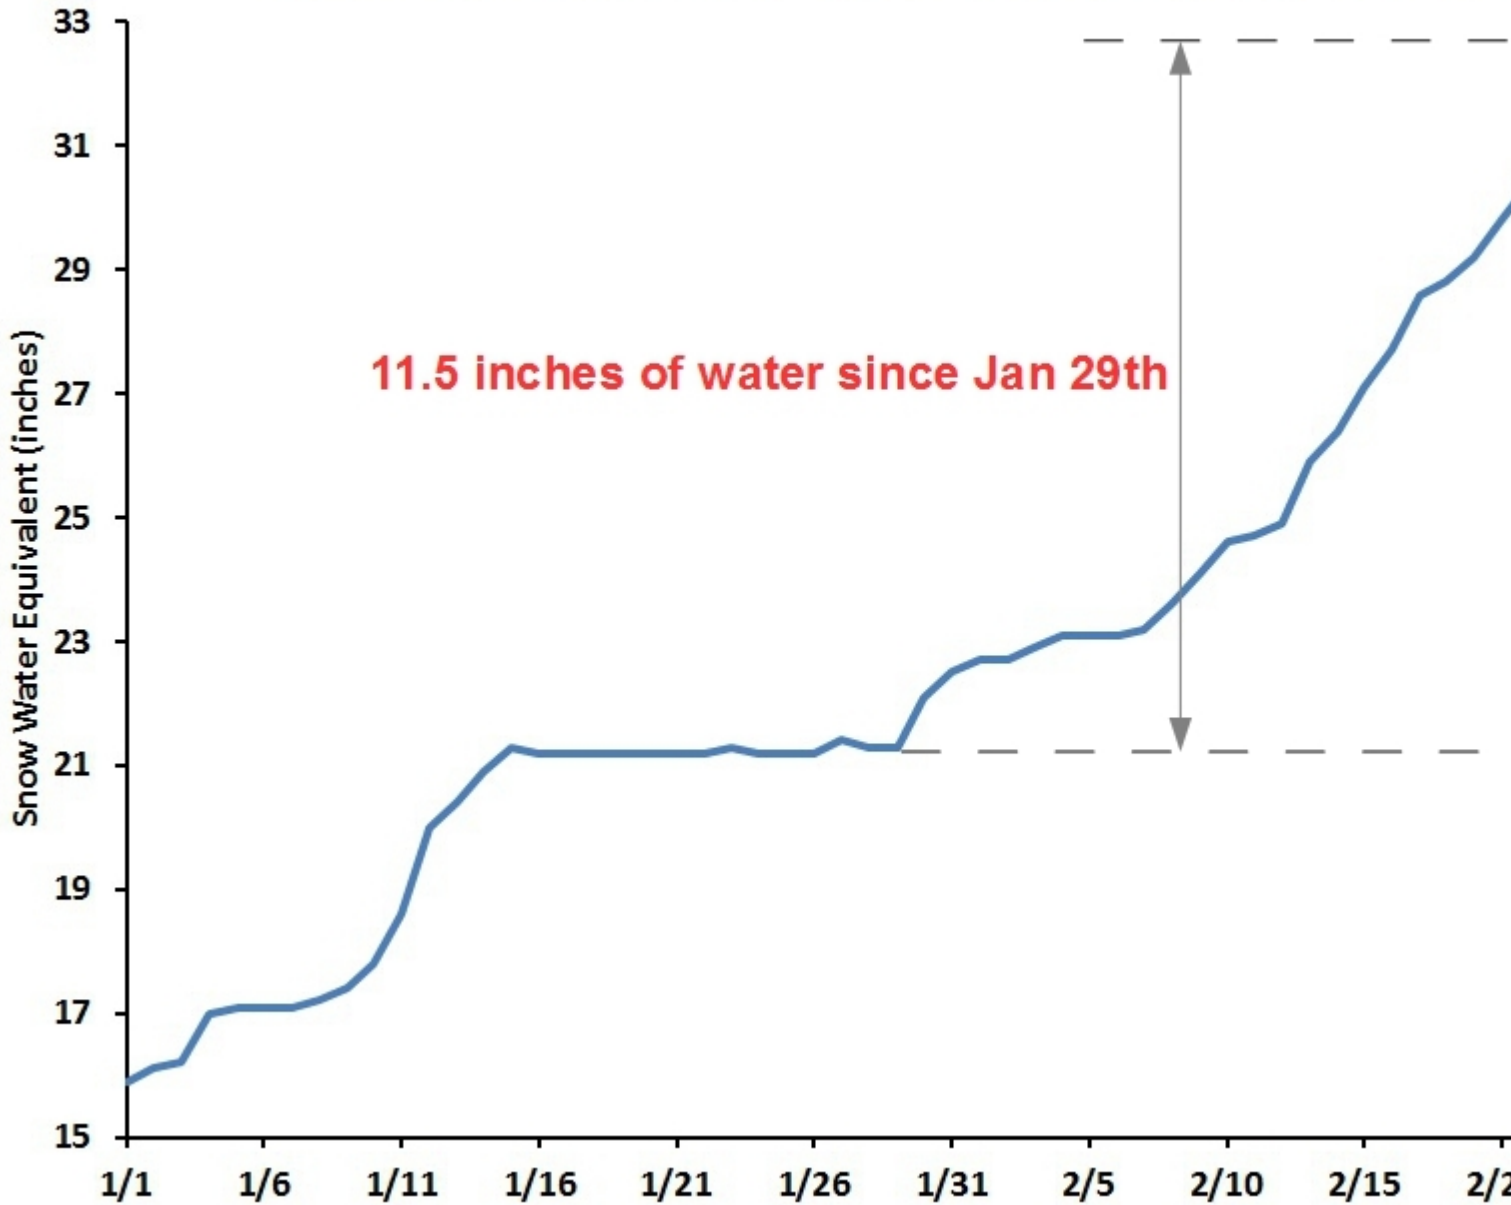

Snow Water Equivalent at Fisher Creek SNOTEL since Jan 1st

Since a 2 week dry period in late January, the mountains near Cooke City have received 11.5 inches of snow water equivalent. Some areas north of town may have easily received much more than this amount.