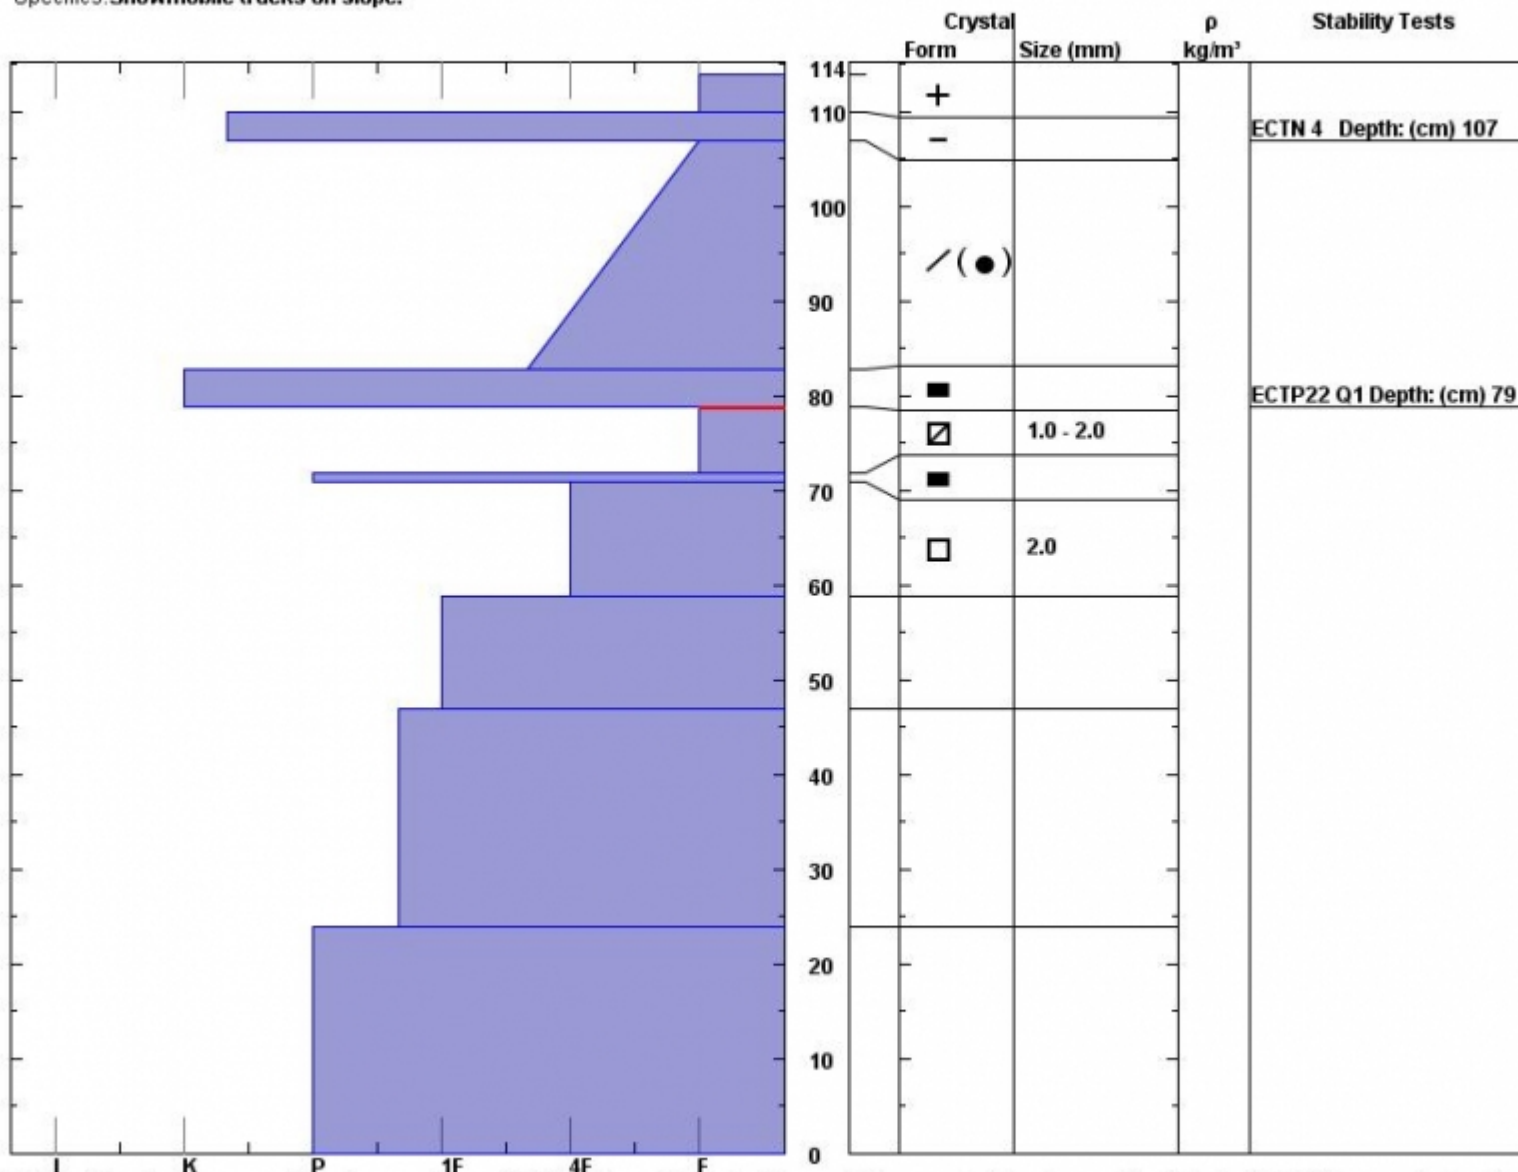

Snow Pit Profile
Cabin Creek 2
S Madison, MT
 Elevation (ft) **8875**
 Aspect: **180**
 Specifics: **Snowmobile tracks on slope.**

Observer: **Mark Staples**
Tue Feb 05 13:15:00 MST 2013
 Co-ord: **44.92848 N 111.26707 W**
 Slope: **32**
 Wind loading: **no**

Stability on similar slopes: **Poor**
 Air Temperature: **C**
 Sky Cover: **sky 8/8 covered**
 Precipitation: **None**
 Wind: **Calm**

Stability Test Notes:
 Layer notes:
72-79: Pro

Notes: This slope has seen lots of sun and warmth. The Nytros didn't mind the crusts too much - they chewed it up! Lack of visibility prevented us from... there has been recent avalanche activity. There were 10 natural avalanches reported on a similar aspect and elevation on Kirkwood Ridge 4 d...

Advisory Region
 Southern Madison

Forecast link: [GNFAC Avalanche Forecast for Wed Feb 6, 2013](#) [GNFAC Avalanche Forecast for Thu Feb 7, 2013](#)

Southern Madison, 2013-02-05