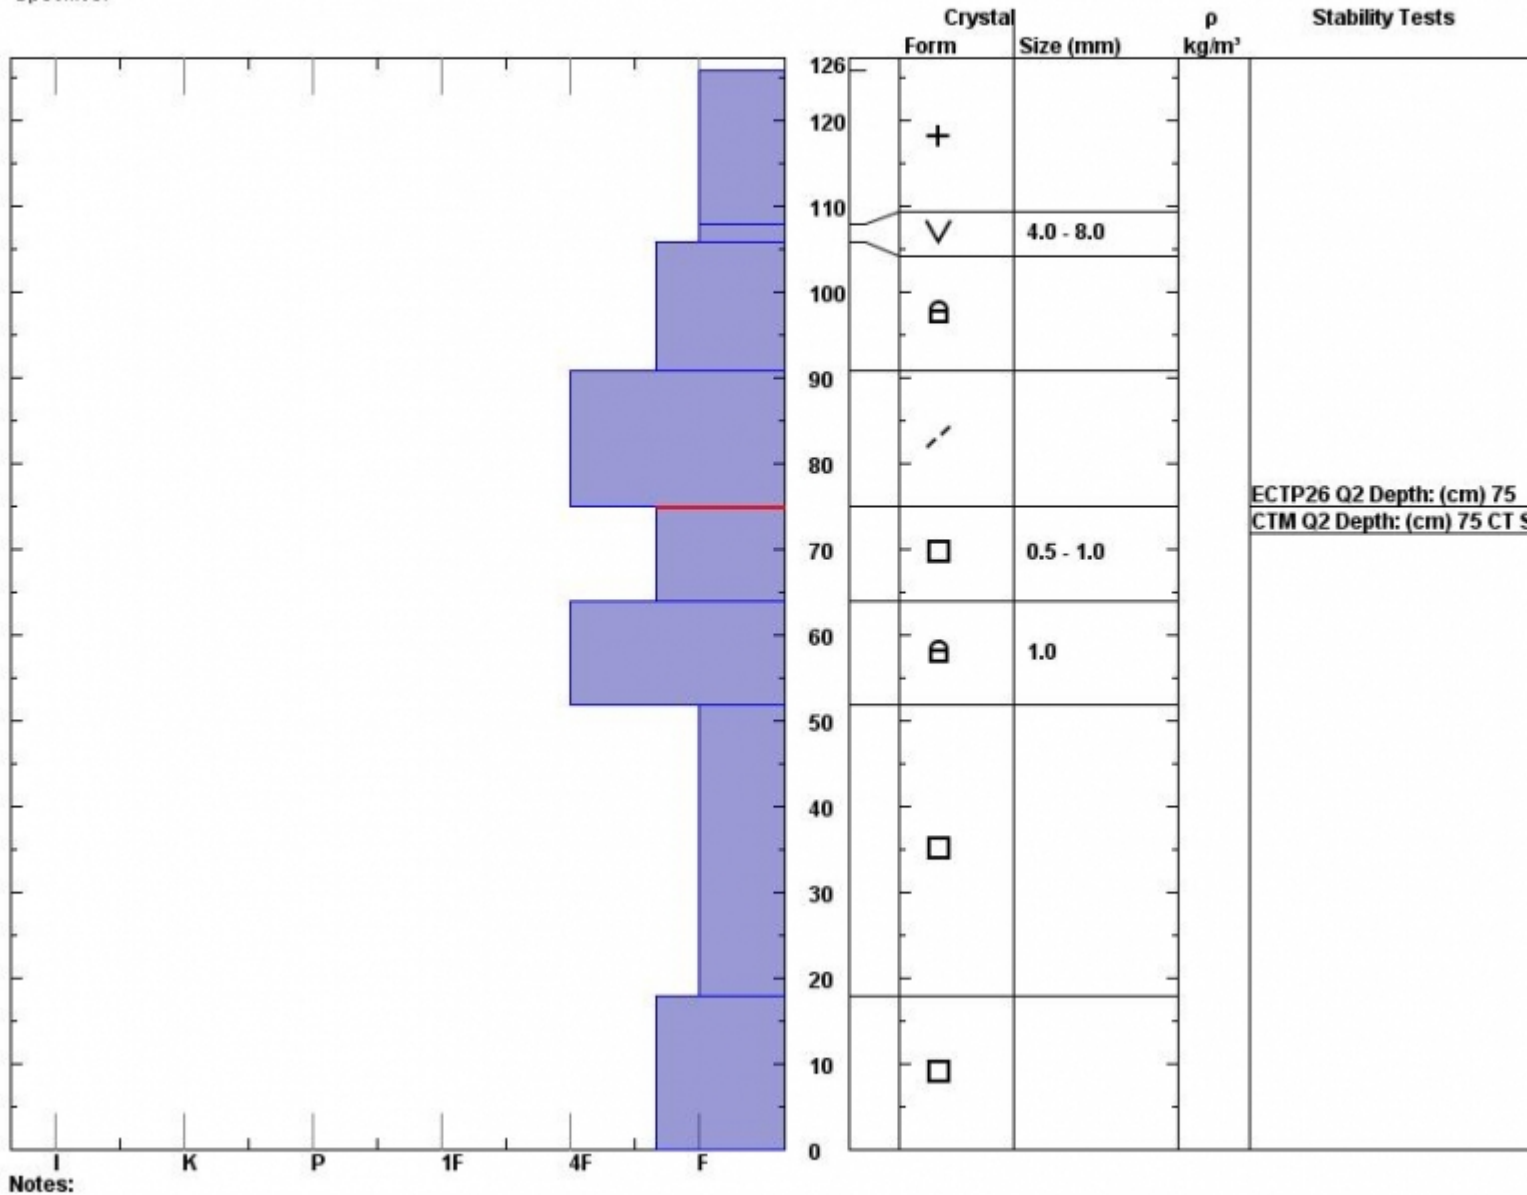

Snow Pit Profile  
**Bacon Rind**  
**Southern Madison, MT**  
 Elevation (ft) **8843**  
 Aspect: **50**  
 Specifics:

Observer: **Doug Chabot**  
**Fri Feb 17 14:00:00 MST 2012**  
 Co-ord: **44.95944 N 111.09962 W**  
 Slope: **20**  
 Wind loading: **no**

Stability on similar slopes: **Good**  
 Air Temperature: **C**  
 Sky Cover: **Clear**  
 Precipitation:  
 Wind: **Calm**

**PS10 HS126**  
 Stability Test Notes:

Layer note  
**64-75: Pro**

Advisory Region  
 Southern Madison