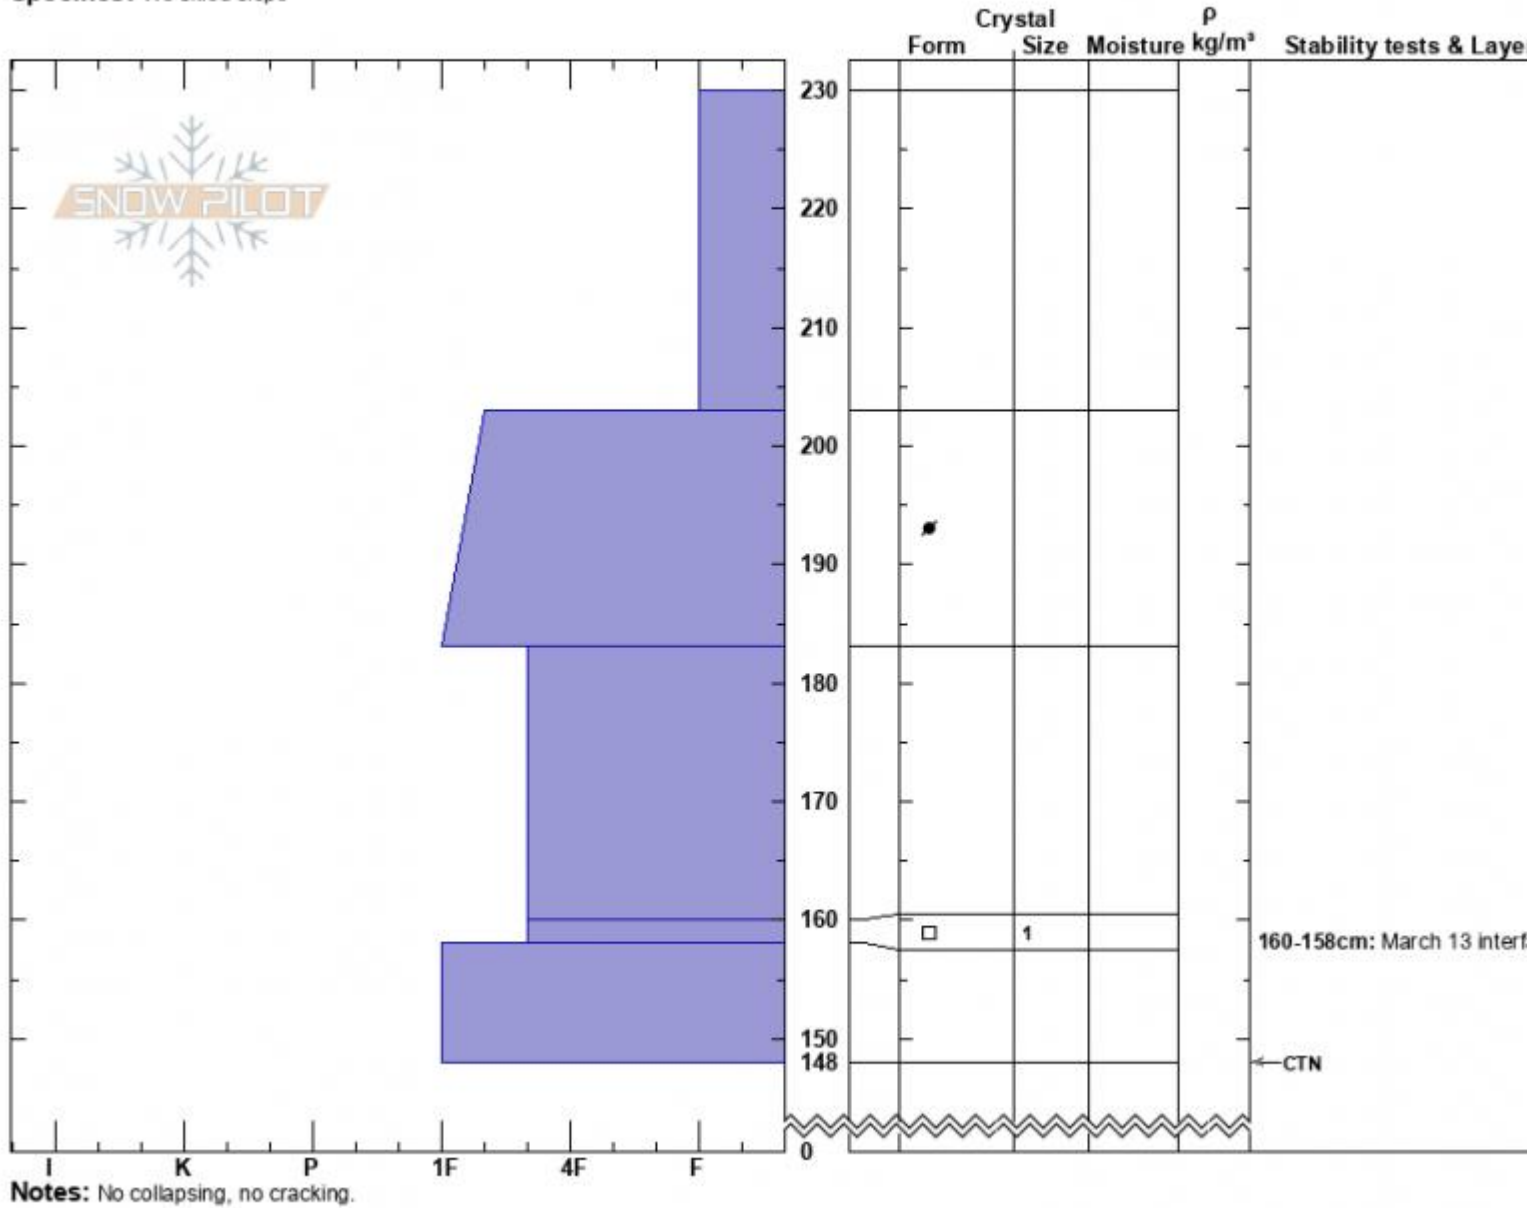

south of Cooke City
 Absaroka Range
 MT
 Elevation: 9500 ft
 Aspect: 67°
 Specifics: We skied slope

Beau Fredlund
 03/19/2025 - 11:00am
 Co-ord: 44.99783N, -109.95031E
 Slope Angle: 27°
 Wind Loading:

Stability:
 Air Temperature:
 Sky Cover: BKN
 Precipitation:
 Wind:

HS:230 **Layer Notes:**
 160-158cm: March 13 interface
 160-158cm: Problematic layer

The snow surface was becoming damp on solar aspects when we skied back to Cooke City around noon.

Advisory Region
 Cooke City
 Longitude
 -109.94W

Latitude

45.02N

Cooke City, 2025-03-19