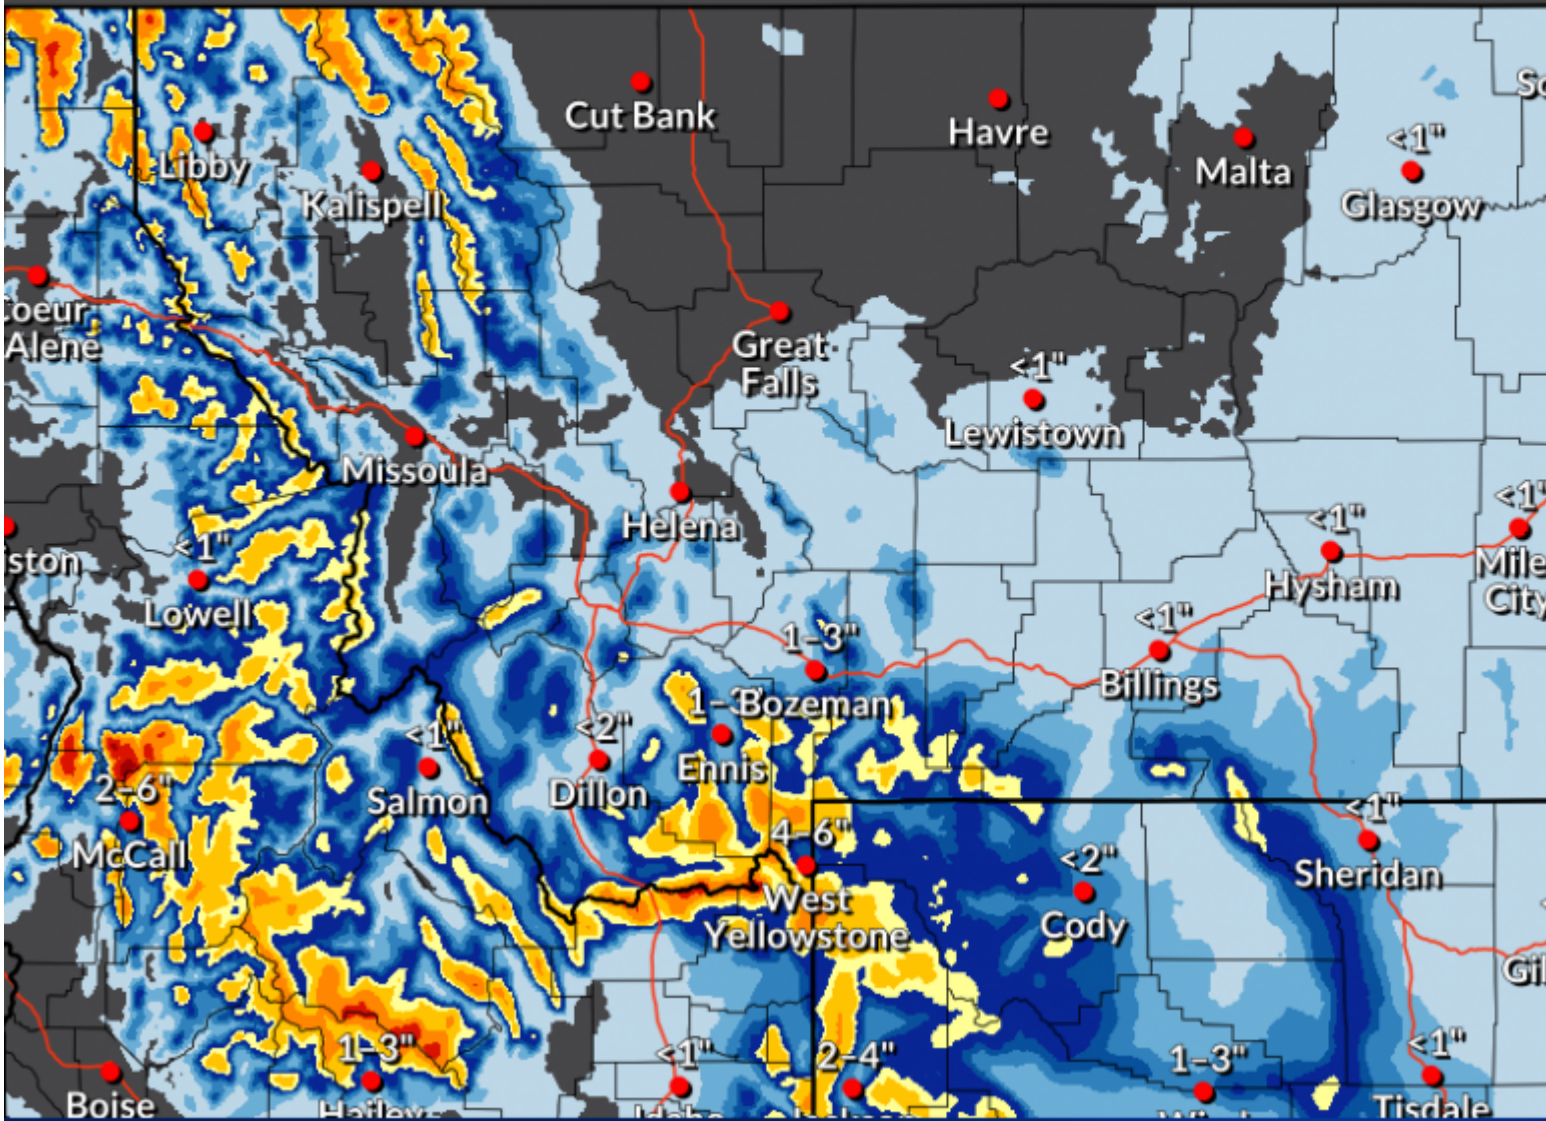

# Expected Snowfall: Official NWS Forecast

Valid 12 AM Wed Mar 12, 2025 through 6 PM Fri Mar 14, 2025

Issued Mar 12, 2025

Snowfall forecast through Friday evening, March 14

**Forecast link:** [GNFAC Avalanche Forecast for Wed Mar 12, 2025](#)