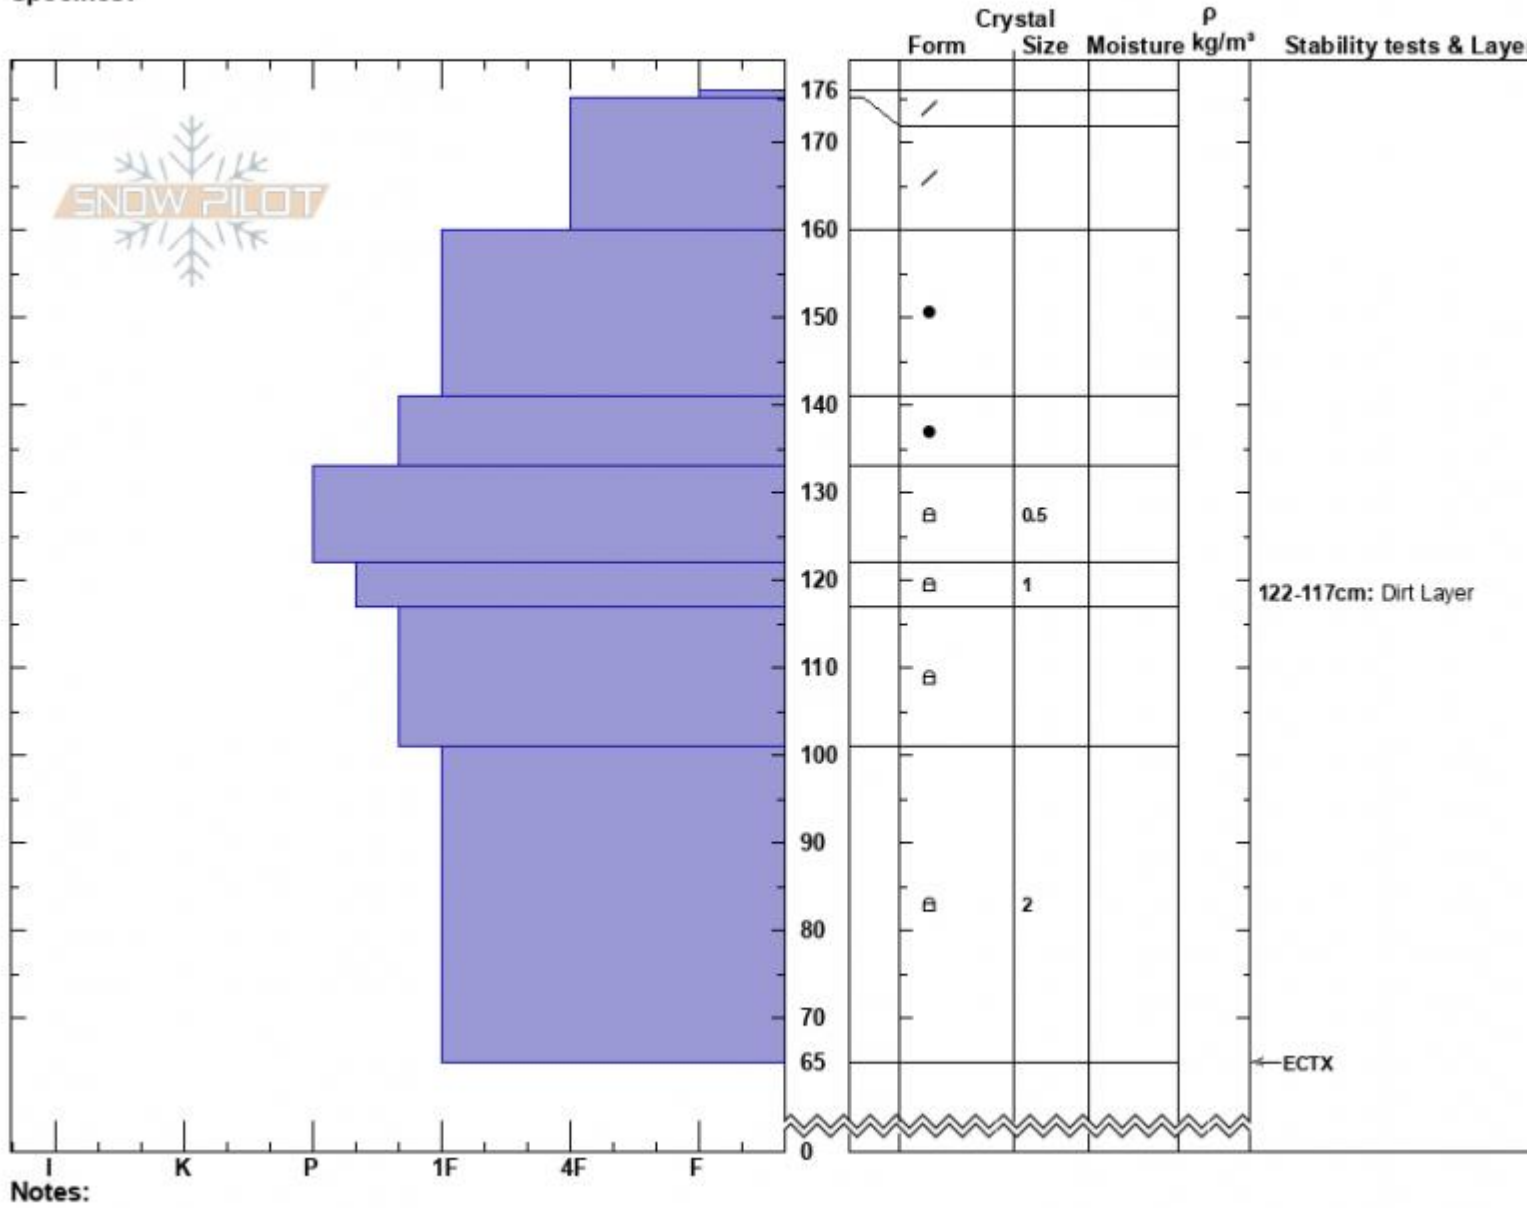

Spanky's  
 Madison Range-N  
 MT  
 Elevation: 9100 ft  
 Aspect: 90°  
 Specifics:

Haylee Darby  
 02/27/2025 - 12:00pm  
 Co-ord: 45.32158N, -111.38049W  
 Slope Angle: 25°  
 Wind Loading:

Stability:  
 Air Temperature:  
 Sky Cover: CLR  
 Precipitation: NO  
 Wind: W Calm

HS:176    Layer Notes:  
 122-117cm: Dirt Layer

Advisory Region  
 Northern Madison  
 Longitude  
 -111.39W  
 Latitude  
 45.34N  
 Northern Madison, 2025-02-27