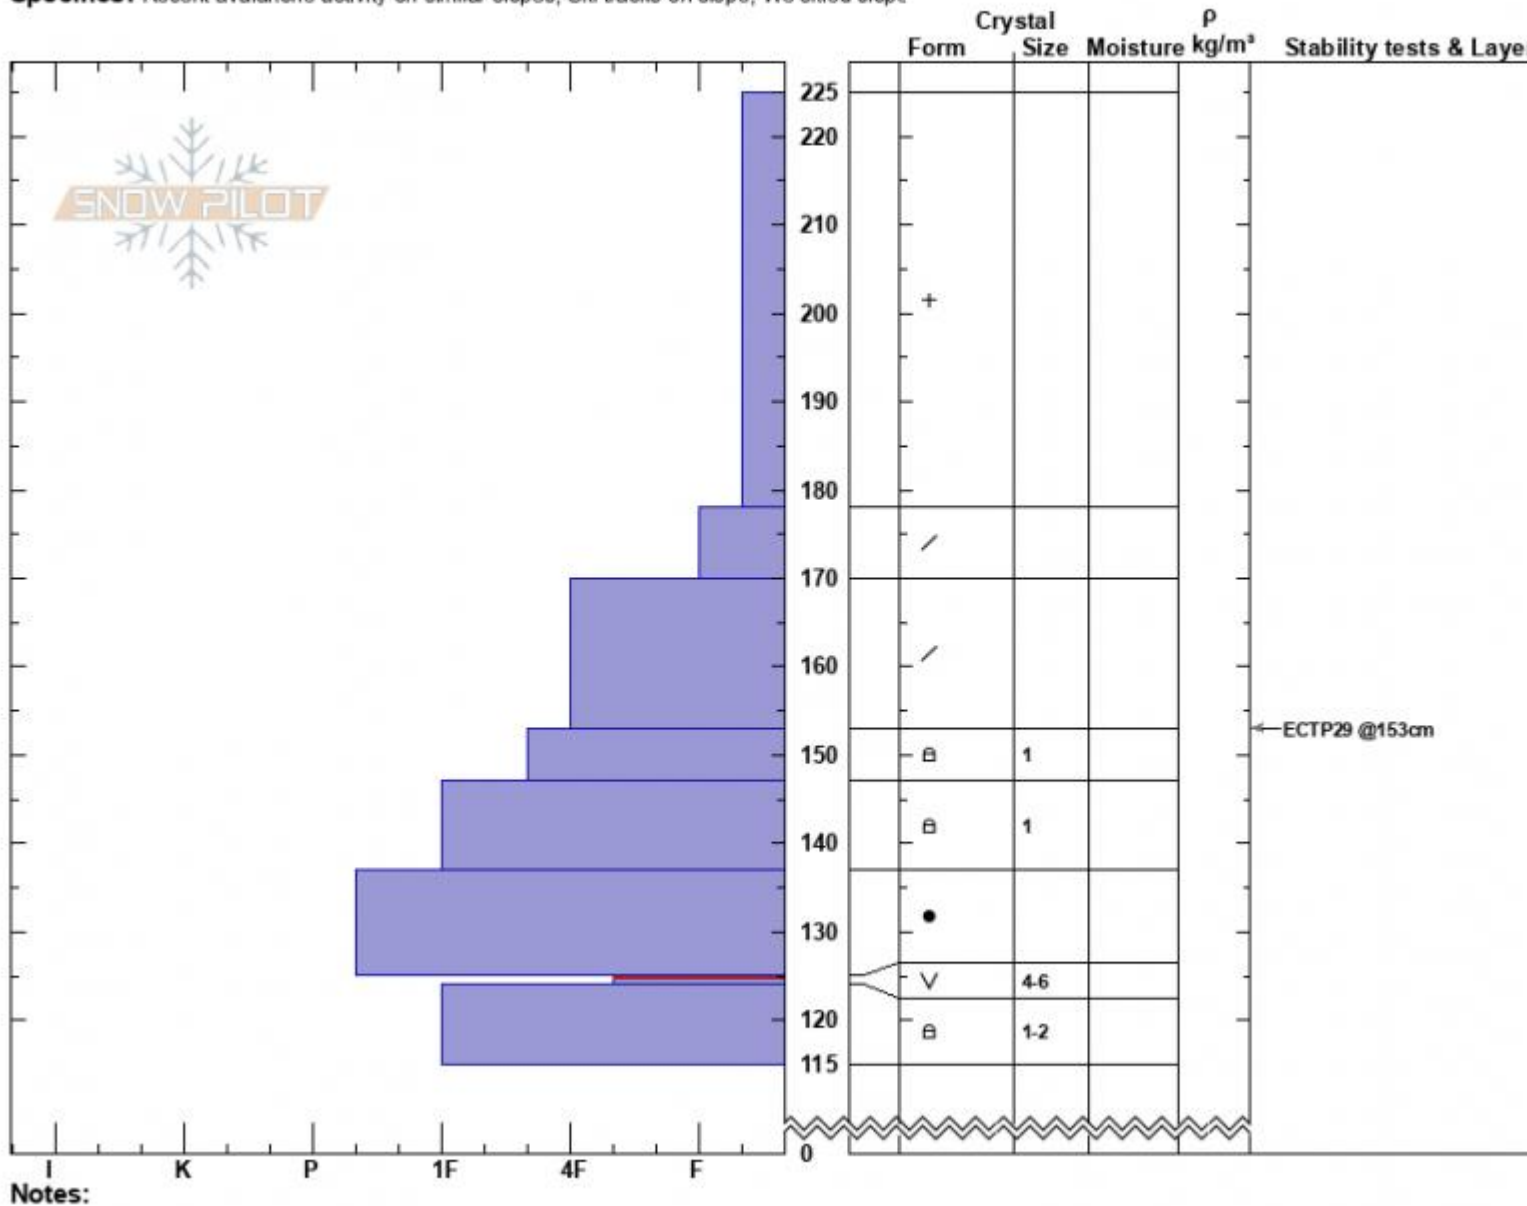

Bear Spankys  
 Madison Range-N  
 MT  
 Elevation: 9150 ft  
 Aspect: 80°

Dave Zinn  
 02/16/2025 - 12:30pm  
 Co-ord: 45.32419N, -111.38117W  
 Slope Angle: 22°  
 Wind Loading: no

Stability: Good  
 Air Temperature:  
 Sky Cover: OVC  
 Precipitation: S1  
 Wind: Calm

HS:225  
 PF:75  
 Layer Notes: 125-124cm:Problematic layer

Specifics: Recent avalanche activity on similar slopes; Ski tracks on slope; We skied slope

Advisory Region  
 Northern Madison  
 Longitude  
 -111.38W  
 Latitude  
 45.35N  
 Northern Madison, 2025-02-16