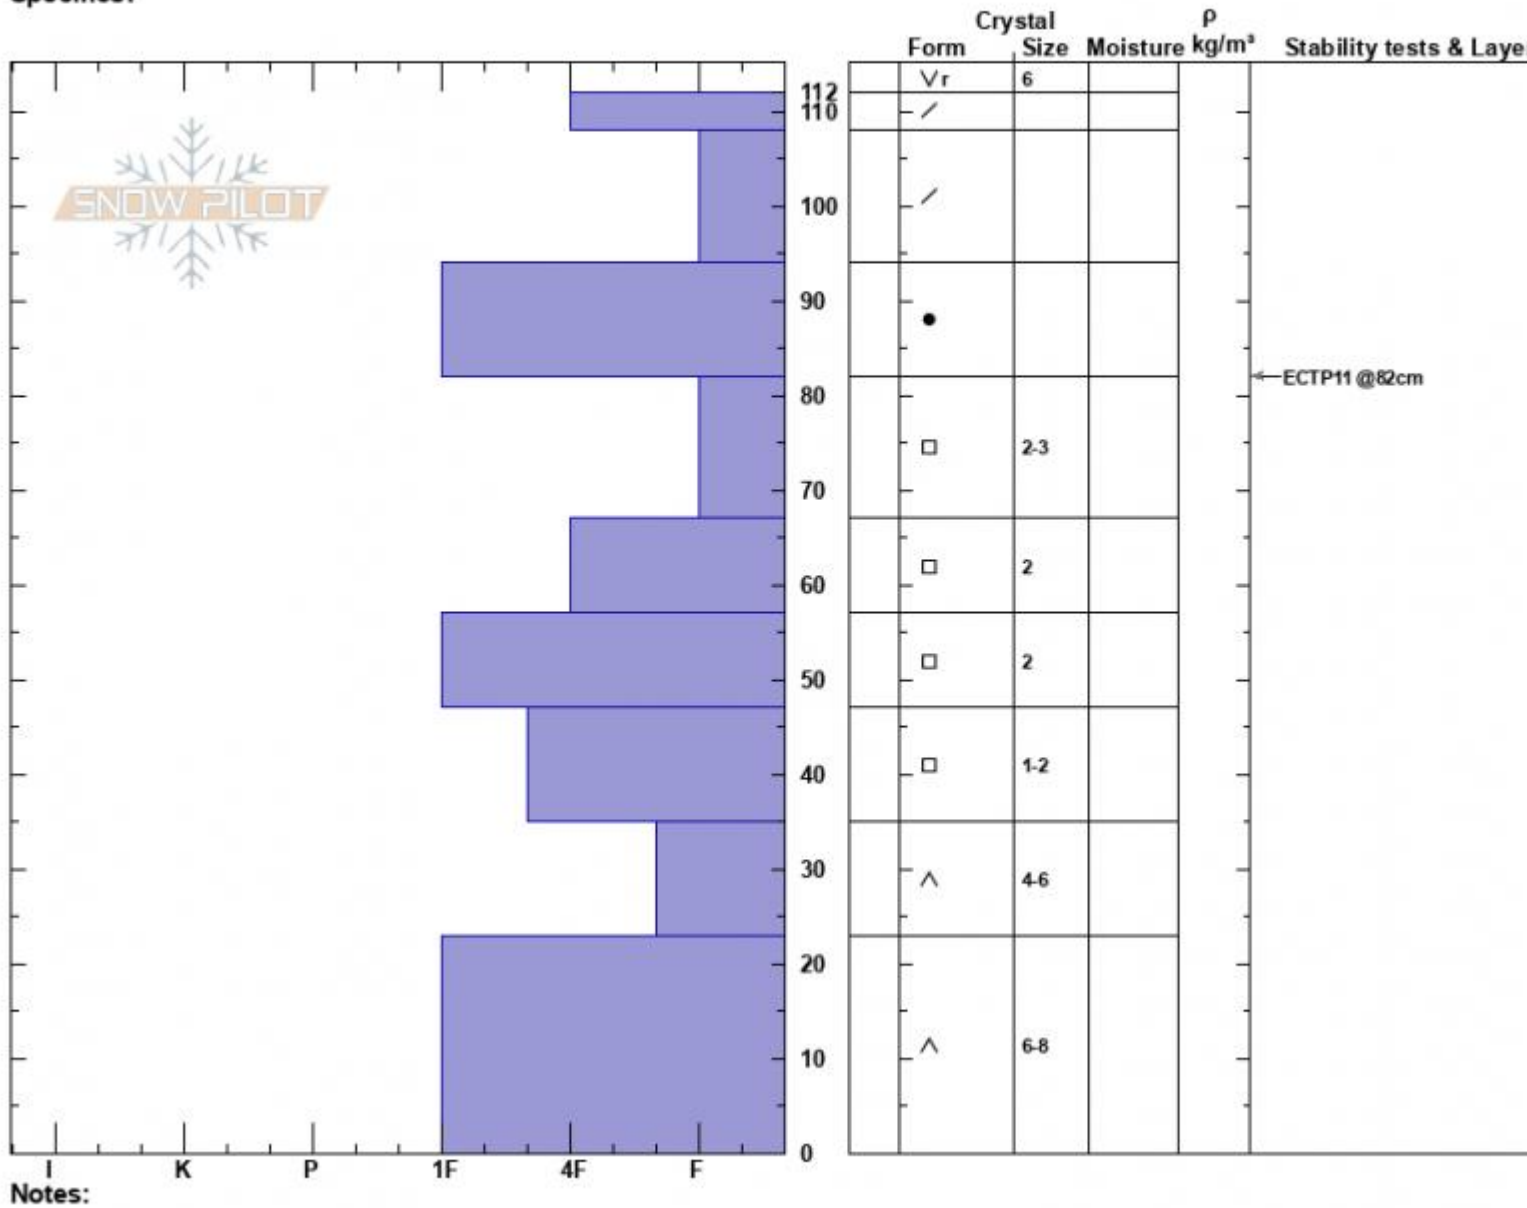

Sunlight Basin
 Madison Range-S
 MT
 Elevation: 9482 ft
 Aspect: 110°
 Specifics:

Haylee Darby
 02/21/2025 - 11:00am
 Co-ord: 44.97509N, -111.31389W
 Slope Angle: 27°
 Wind Loading: no

Stability:
 Air Temperature:
 Sky Cover: CLR
 Precipitation: NO
 Wind: S Light Breeze

HS:112
 PF:90
 Layer Notes:

Advisory Region
 Southern Madison
 Longitude
 -111.27W
 Latitude
 45.06N
 Southern Madison, 2025-02-21