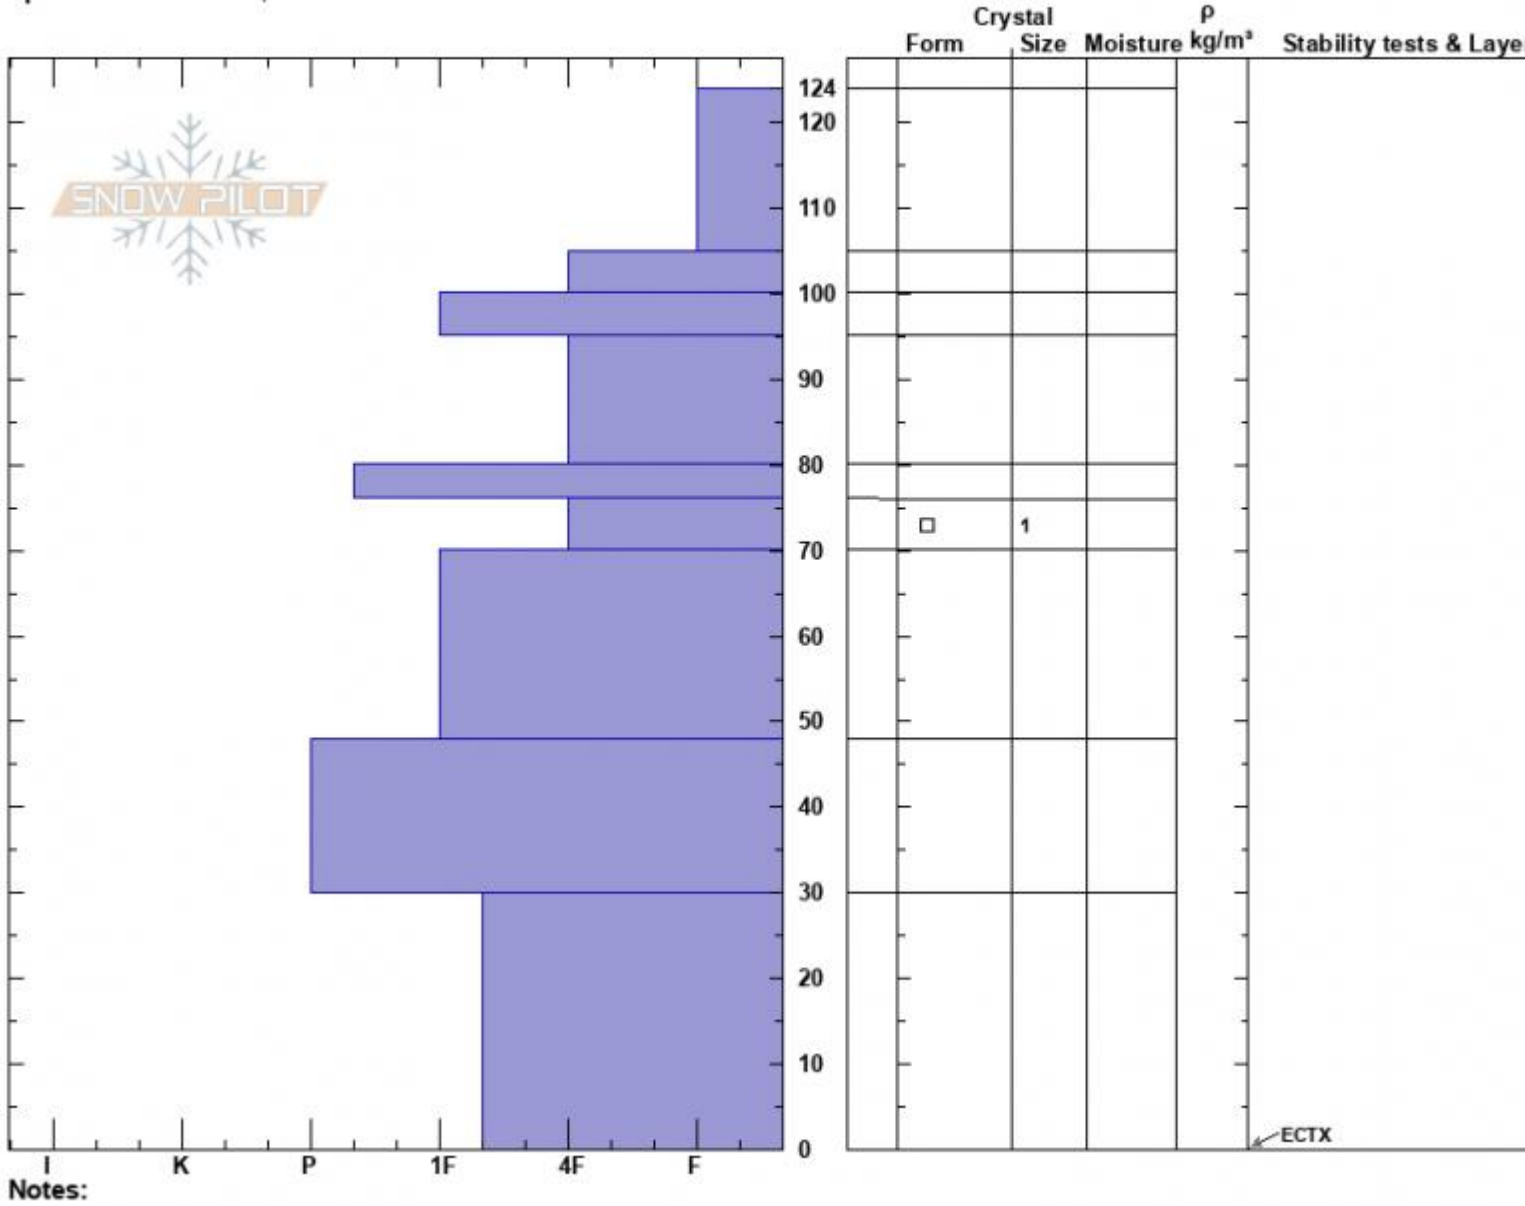

Gallatin Canyon  
 Madison Range-N  
 MT  
 Elevation: 7846 ft  
 Aspect: 114°  
 Specifics: We skied slope

Mark Staples  
 02/16/2025 - 11:20am  
 Co-ord: 45.32816N, -111.20183W  
 Slope Angle: 20°  
 Wind Loading: no

Stability: Very Good  
 Air Temperature:  
 Sky Cover: OVC  
 Precipitation: S1  
 Wind: S Light Breeze

HS:124 Layer Notes:  
 76-70cm: Problematic layer

Advisory Region  
 Northern Madison  
 Longitude  
 -111.41W

Latitude

45.30N

Northern Madison, 2025-02-16