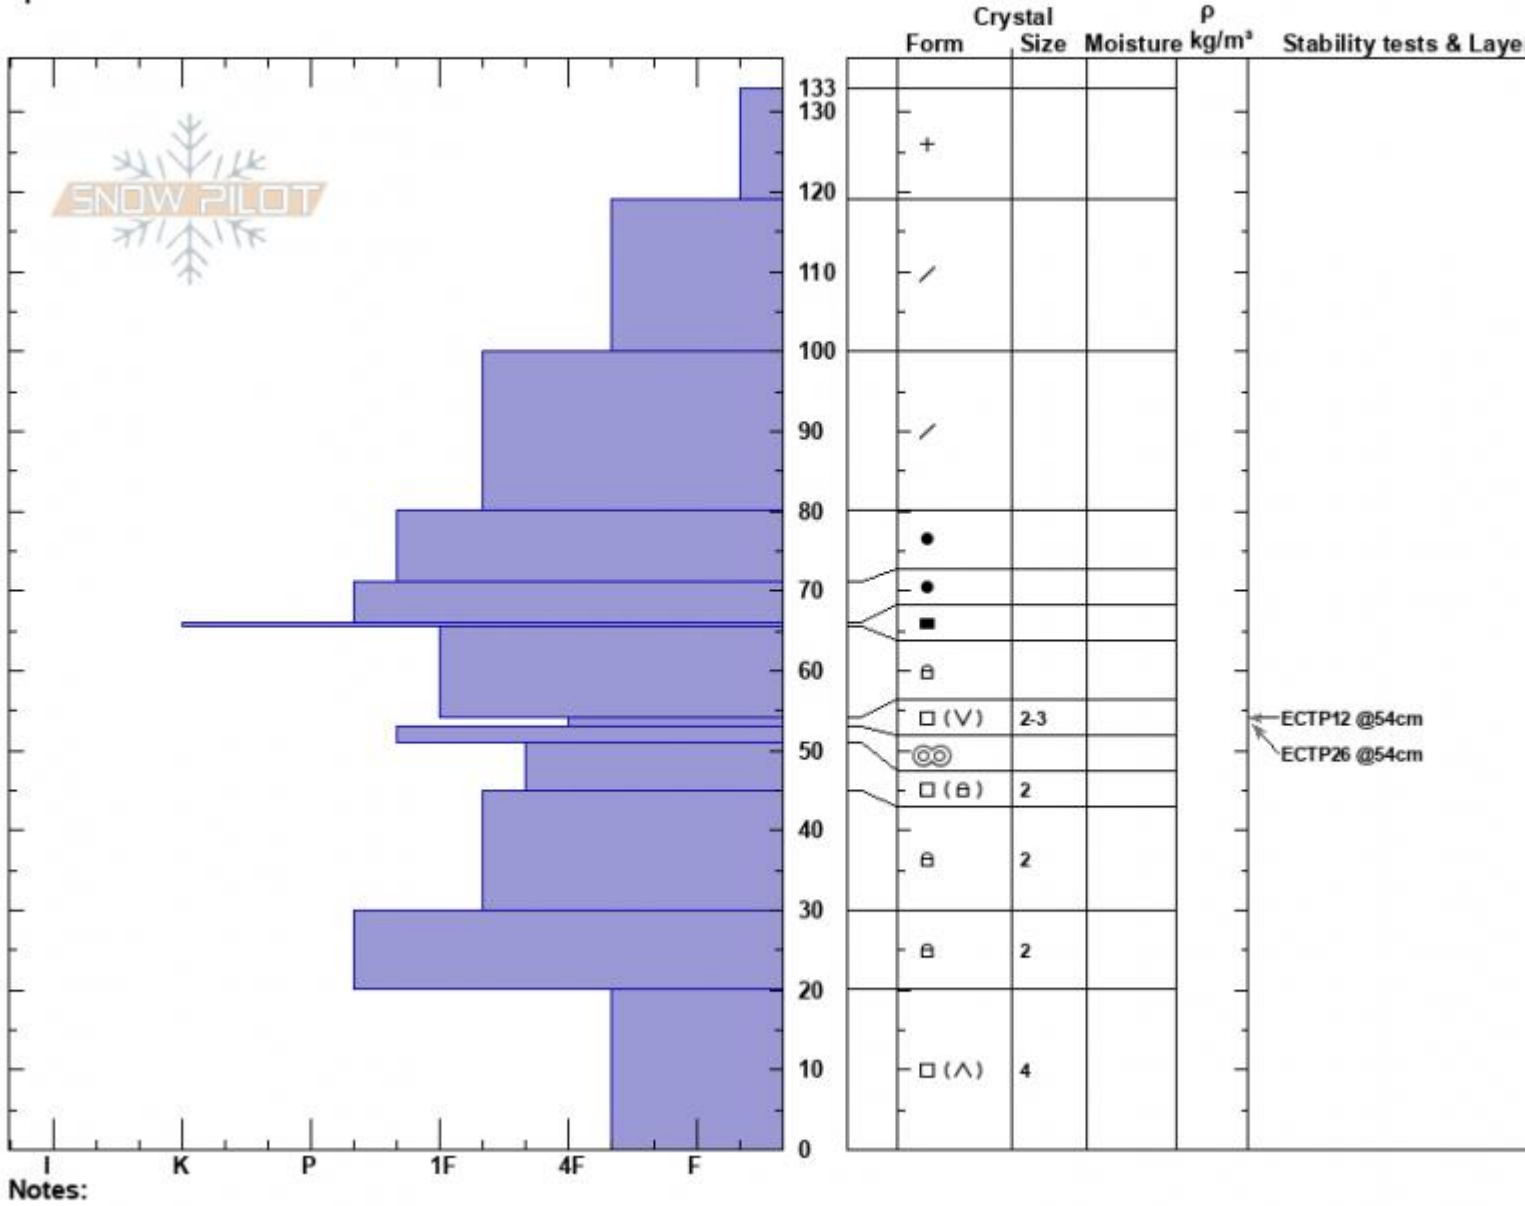

Sheep/Scotch Saddle
 Cooke City
 MT
 Elevation: 9890 ft
 Aspect: 215°
 Specifics:

Alex Marienthal
 01/02/2025 - 2:20am
 Co-ord: 45.07482N, -109.93897W
 Slope Angle: 28°
 Wind Loading: no

Stability:
 Air Temperature:
 Sky Cover: OVC
 Precipitation: S2
 Wind: NW Moderate

HS:133 Layer Notes:
 PF:53 54-53cm:Problematic layer

Notes:
 Advisory Region
 Cooke City
 Longitude
 -109.96W
 Latitude
 45.05N
 Cooke City, 2025-01-03