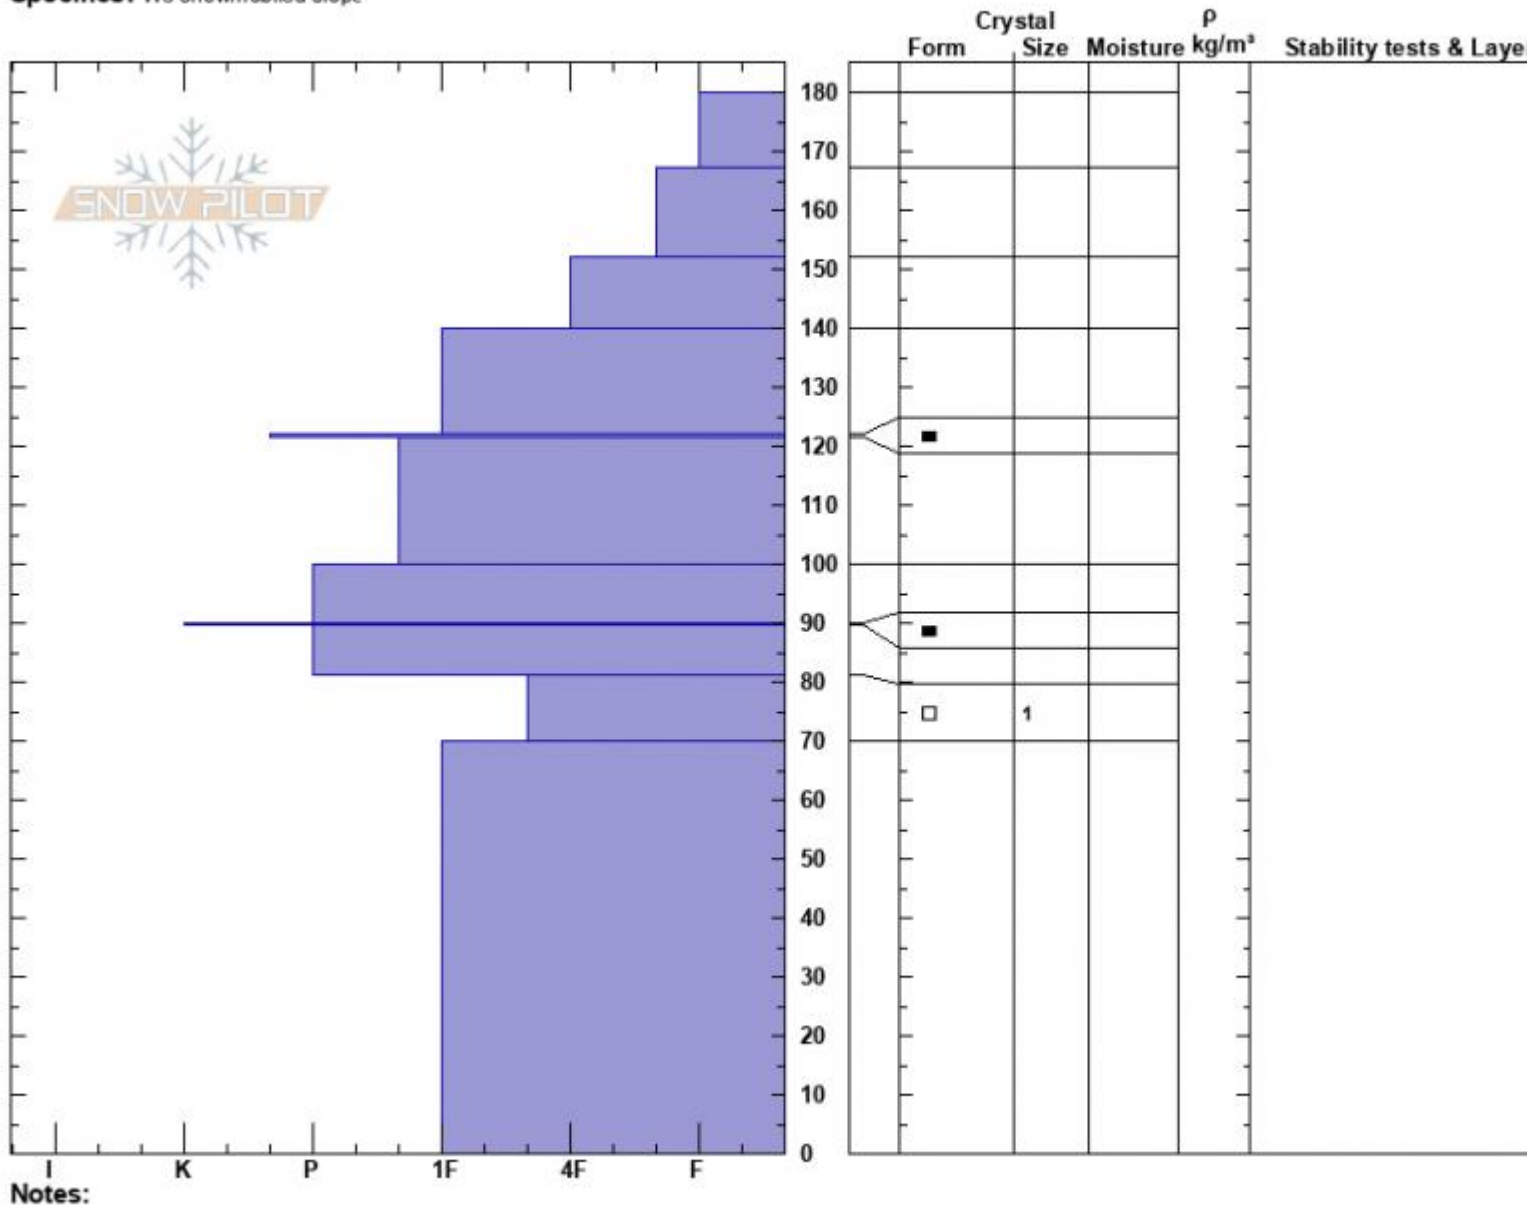

Hellroaring 2
 Centennial Range
 ID
 Elevation: 8534 ft
 Aspect: 354°
 Specifics: We snowmobiled slope

Mark Staples
 01/17/2025 - 4:00pm
 Co-ord: 44.54502N, -111.48345W
 Slope Angle: 31°
 Wind Loading: no

Stability: Very Good
 Air Temperature:
 Sky Cover:
 Precipitation:
 Wind:

HS:180
 Layer Notes:
 81-70cm: Problematic layer

North facing snow profile Hellroaring Creek, Centennials

Advisory Region
 Island Park
 Longitude
 -111.51W
 Latitude
 44.56N