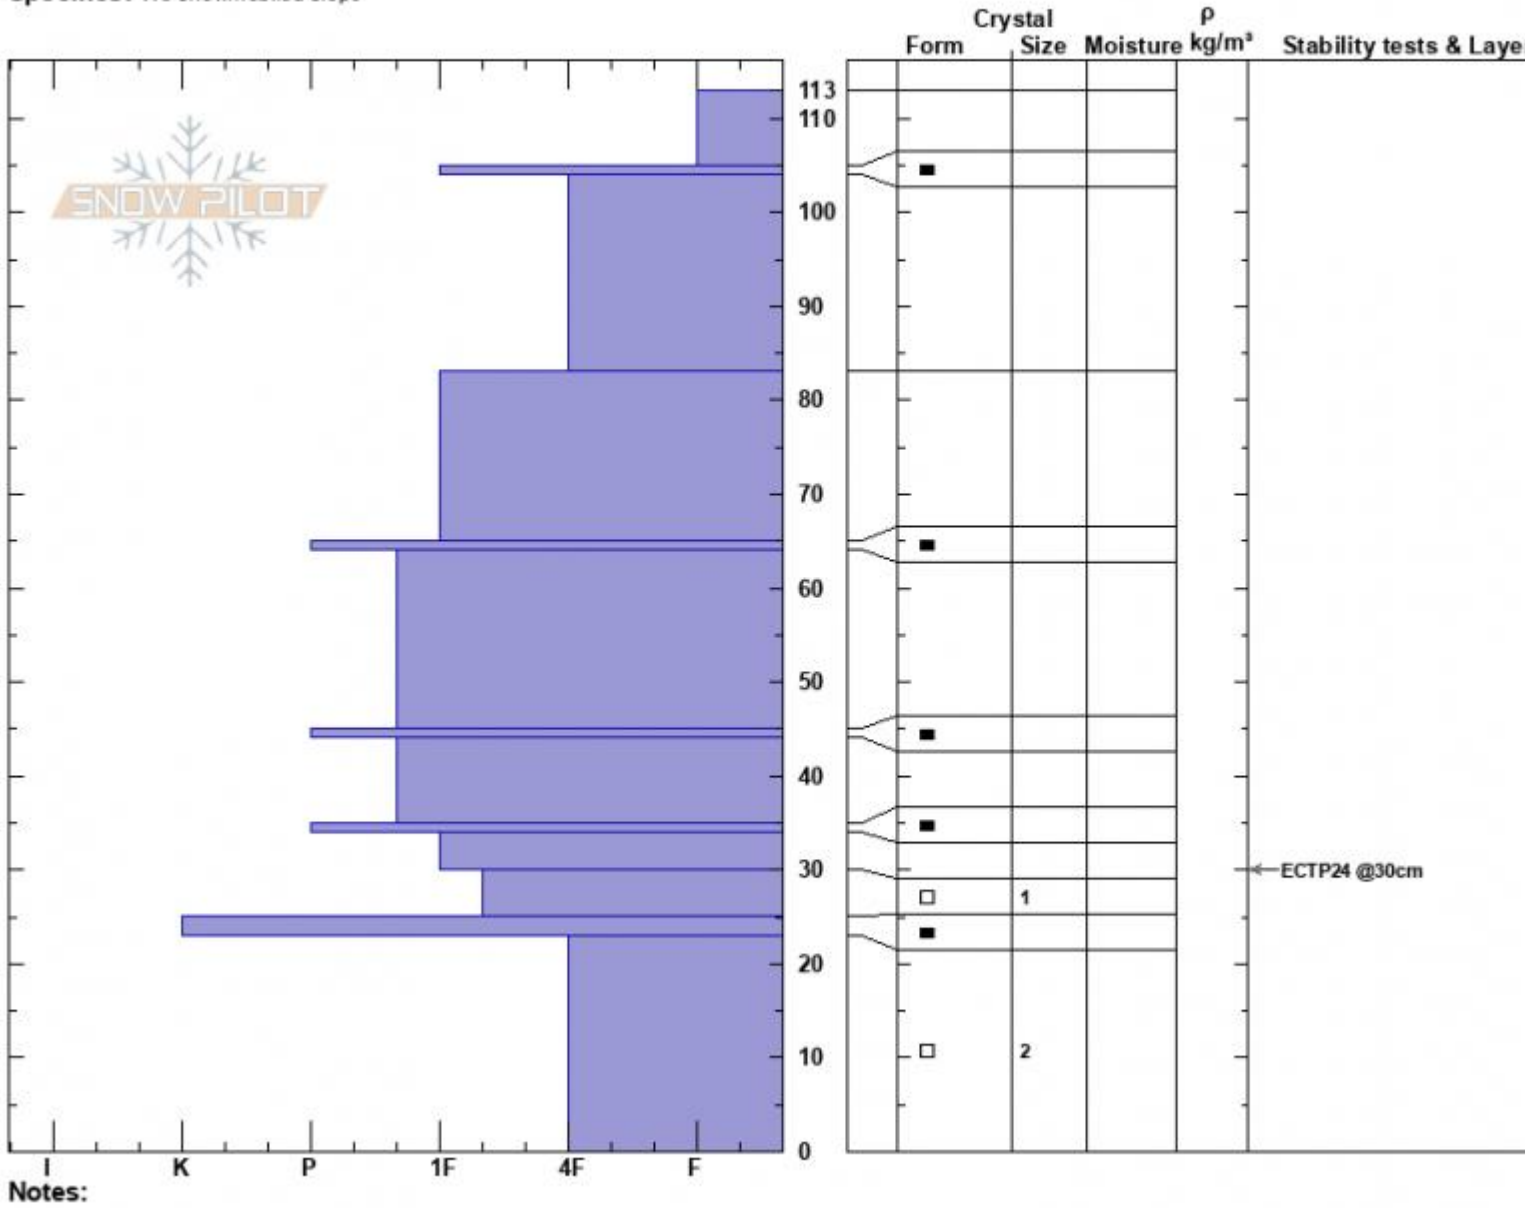

Hellroaring  
 Centennial Range  
 ID  
 Elevation: 8268 ft  
 Aspect: 187°  
 Specifics: We snowmobiled slope

Mark Staples  
 01/17/2025 - 2:50pm  
 Co-ord: 44.54769N, -111.50175W  
 Slope Angle: 24°  
 Wind Loading: no

Stability: Good  
 Air Temperature:  
 Sky Cover:  
 Precipitation:  
 Wind:

HS:113 Layer Notes:  
 30-25cm: Problematic layer

S facing snow profile from Hellroaring Creek in Centennials

Advisory Region  
 Island Park  
 Longitude  
 -111.51W  
 Latitude  
 44.56N