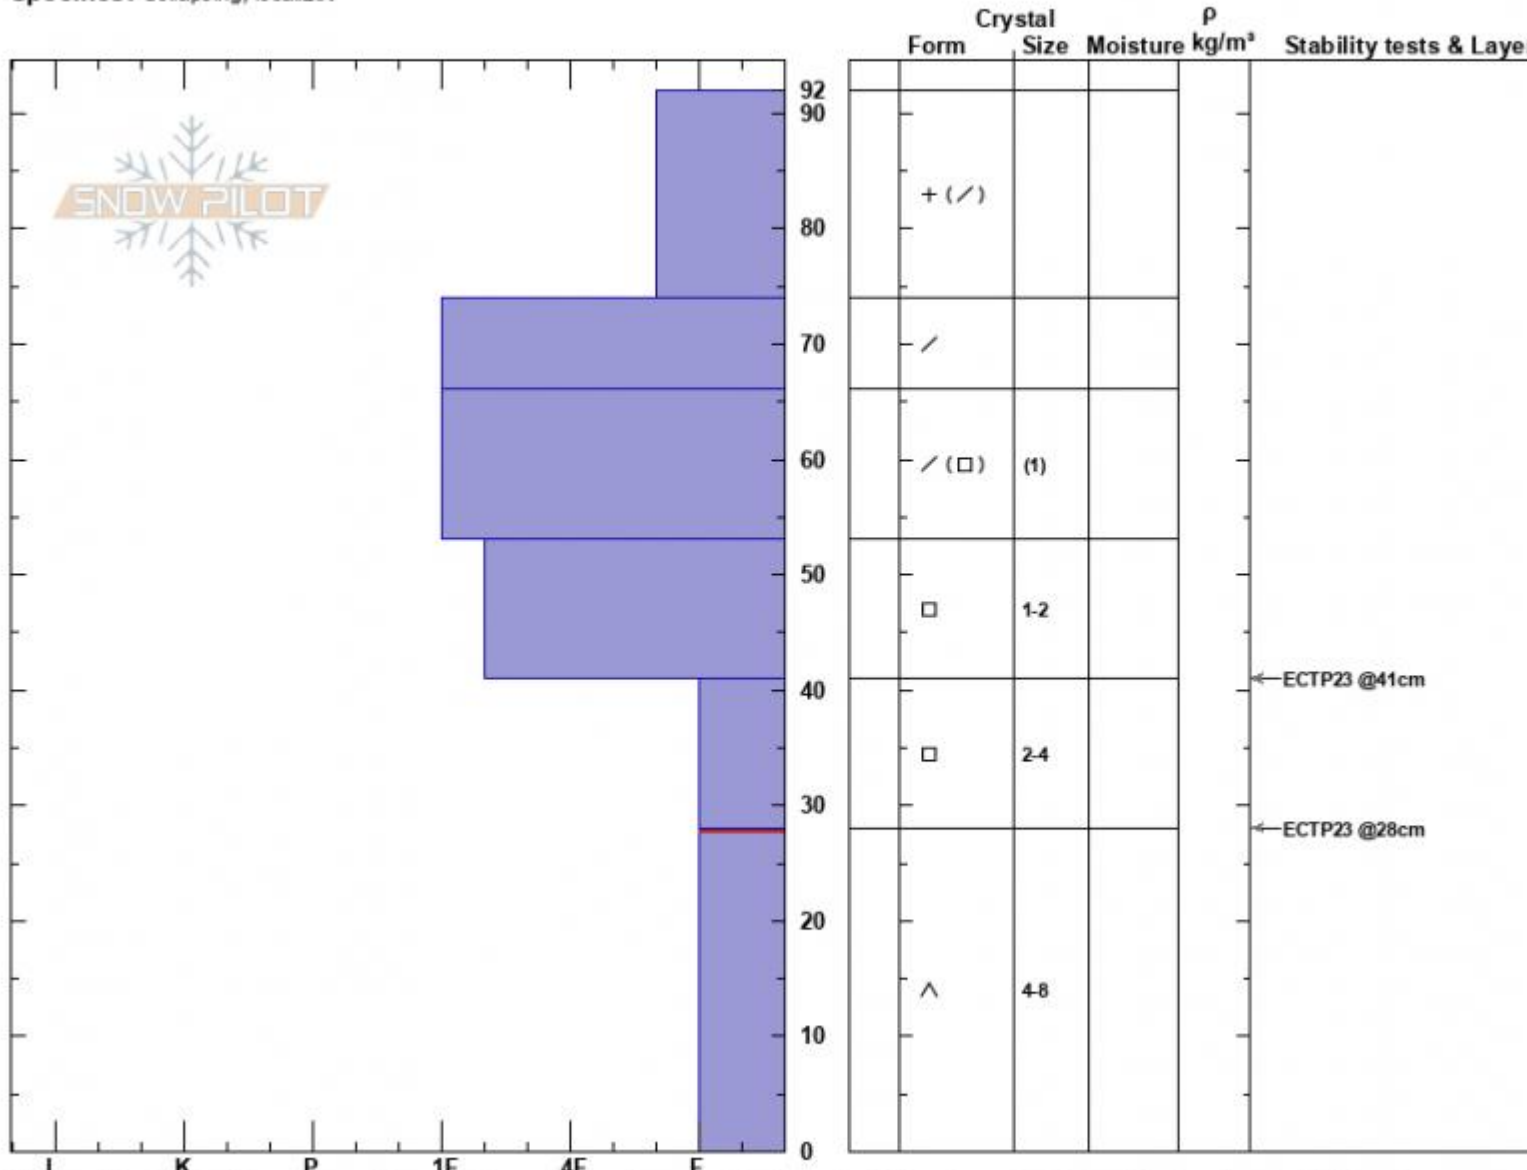

Below Airplane
 Lionhead Range
 MT
 Elevation: 8625 ft
 Aspect: 95°
 Specifics: Collapsing, localizer

Dave Zinn
 01/12/2025 - 12:45pm
 Co-ord: 44.72637N, -111.31537W
 Slope Angle: 18°
 Wind Loading: no

Stability: Poor
 Air Temperature:
 Sky Cover: FEW
 Precipitation: NO
 Wind: Calm

HS:92
 PF:75
 Layer Notes:
 28-0cm: Problematic layer

Notes: After digging this profile, we triggered a large collapse when returning to our sleds. The steep slope below did not avalanche with the collapse.

Advisory Region
 Lionhead Range
 Longitude
 -111.32W
 Latitude
 44.73N
 Lionhead Range, 2025-01-12