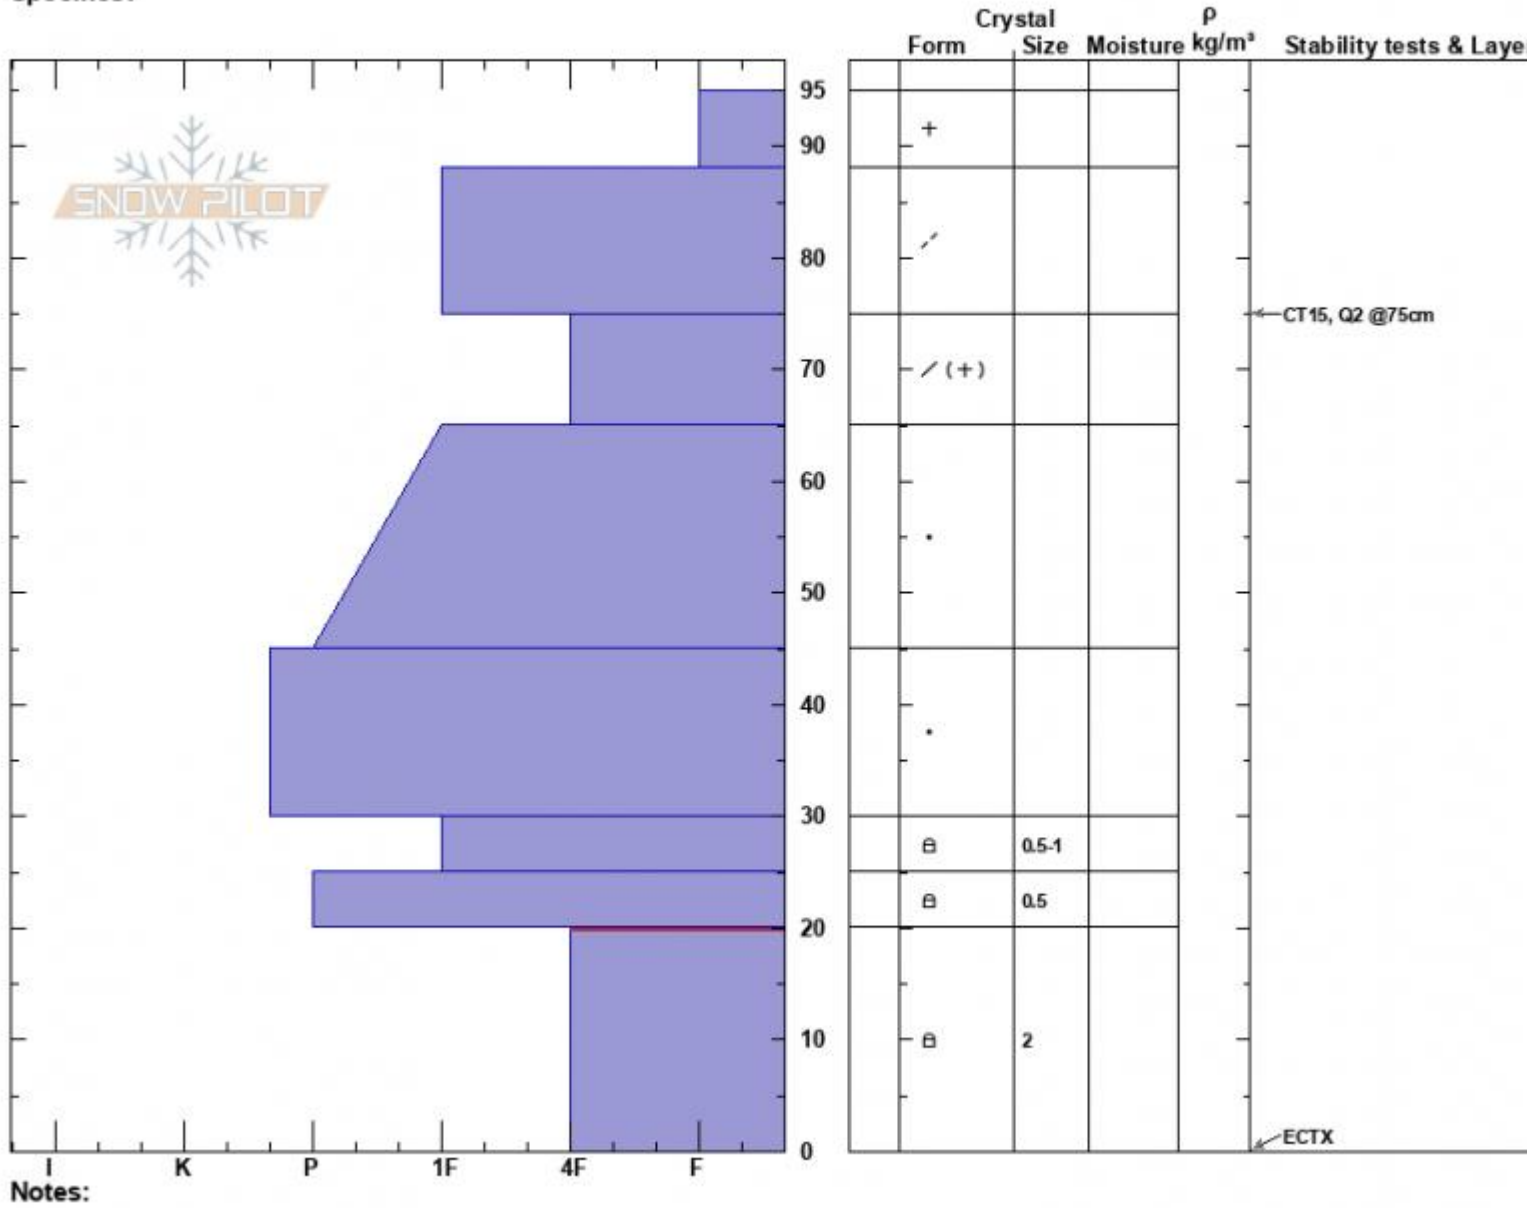

Bradley Forest
 Bridger Range
 MT
 Elevation: 7400 ft
 Aspect: NE
 Specifics:

Aaron Schoening
 01/11/2025 - 1:30pm
 Co-ord:
 Slope Angle: 14°
 Wind Loading:

Stability:
 Air Temperature:
 Sky Cover: BKN
 Precipitation: S-1
 Wind: NE Light Breeze

HS:95
 PS: 15
 Layer Notes:
 20-0cm: Problematic layer

Notes:
 Advisory Region
 Bridger Range
 Longitude
 -110.93W
 Latitude
 45.83N
 Bridger Range, 2025-01-11