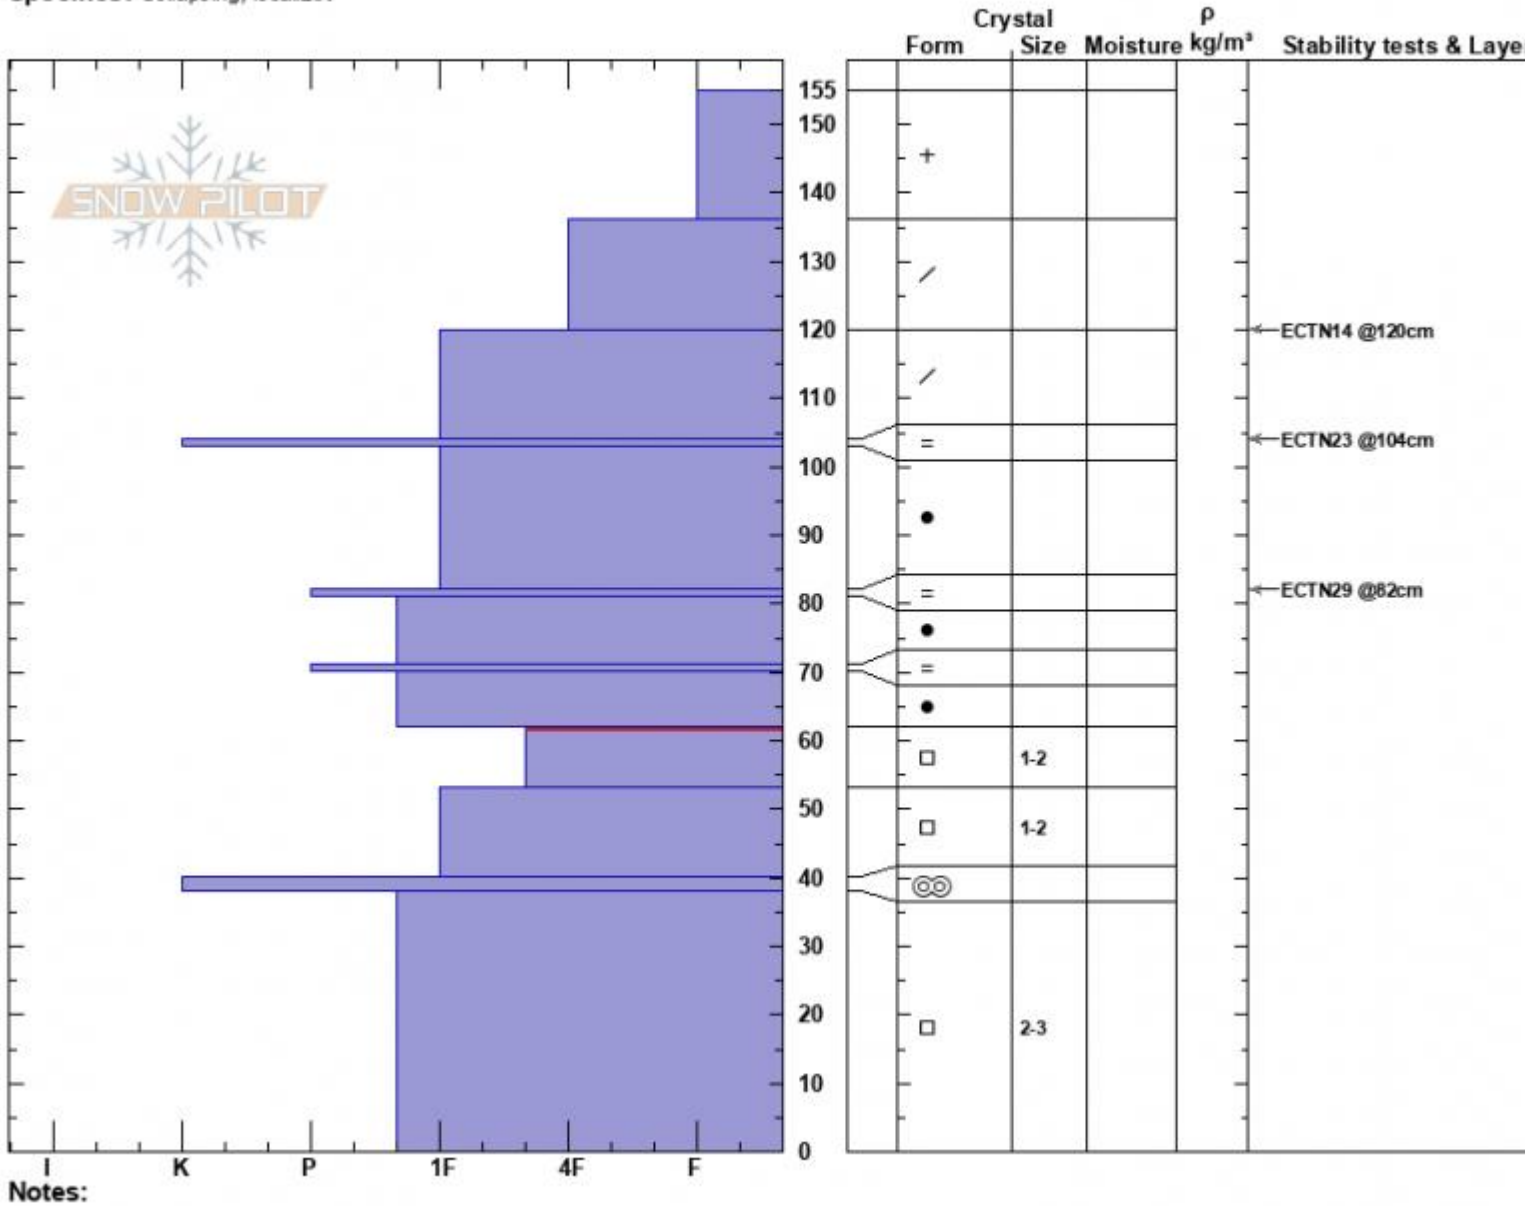

Hellroaring Pass
 Centennial Range
 MT
 Elevation: 8880 ft
 Aspect: 315°
 Specifics: Collapsing, localizer

Dave Zinn
 01/08/2025 - 1:30pm
 Co-ord: 44.55017N, -111.47126W
 Slope Angle: 20°
 Wind Loading: no

Stability: Fair
 Air Temperature:
 Sky Cover: OVC
 Precipitation: S-1
 Wind: Calm

HS:155 **Layer Notes:**
 62-53cm: Problematic layer

Advisory Region
 Island Park
 Longitude
 -111.48W
 Latitude
 44.55N
 Island Park, 2025-01-08