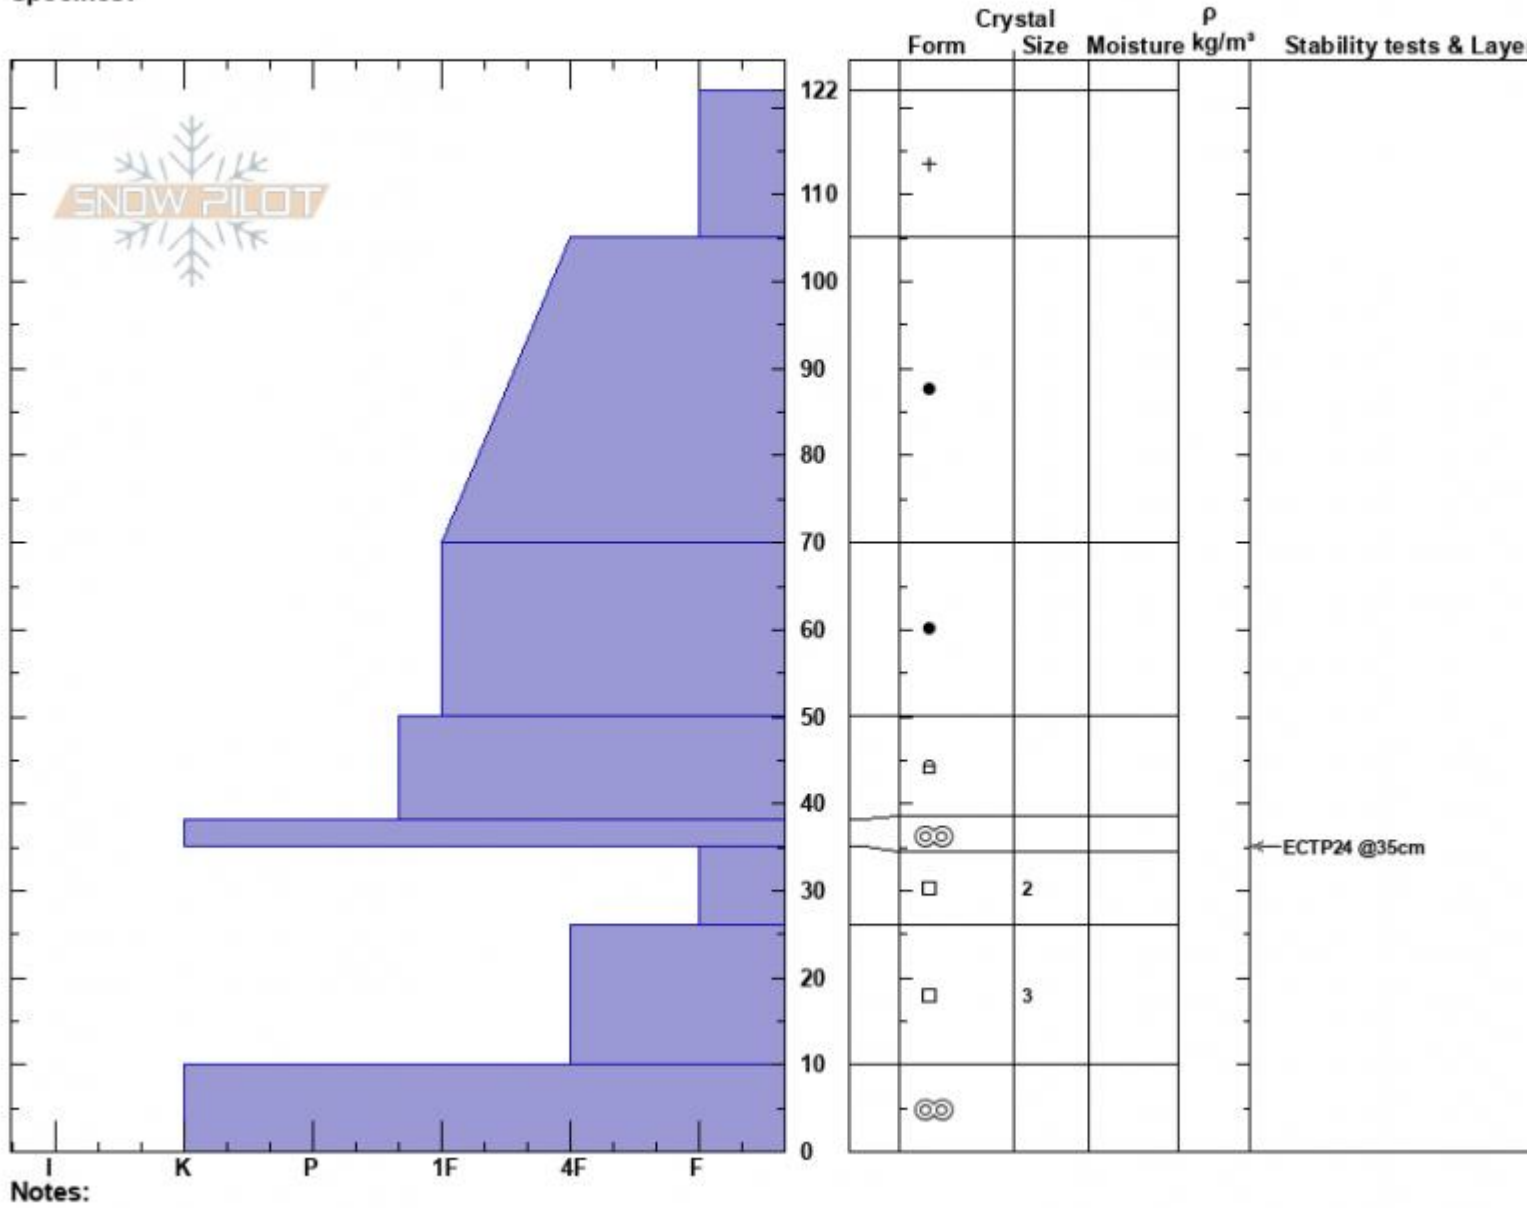

Wilderness Boundary
 Madison Range-S
 MT
 Elevation: 8838 ft
 Aspect: 175°
 Specifics:

Haylee Darby
 01/07/2025 - 12:45pm
 Co-ord: 44.97702N, -111.35925W
 Slope Angle: 18°
 Wind Loading:

Stability:
 Air Temperature: 0°C
 Sky Cover: FEW
 Precipitation: NO
 Wind: S Calm

HS:122 Layer Notes:

Advisory Region
 Southern Madison
 Longitude
 -111.27W

Latitude

45.06N

Southern Madison, 2025-01-07