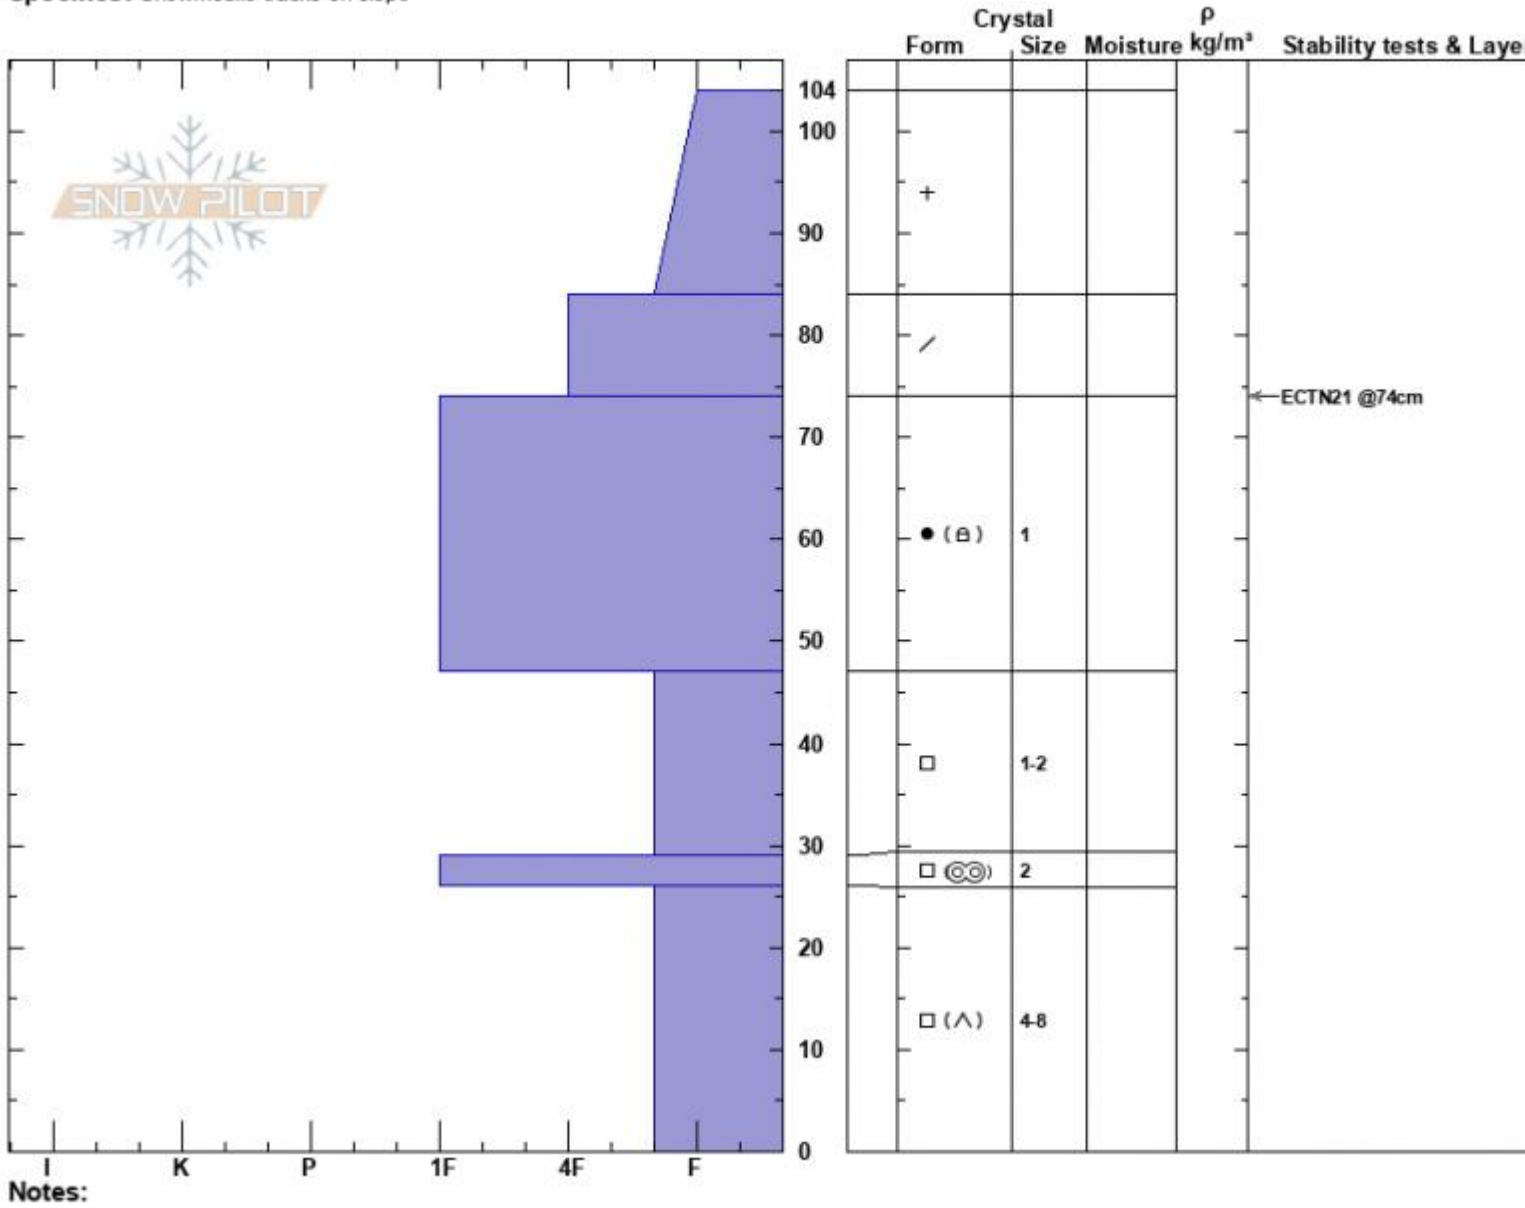

First Yellow Mule
 Madison Range-N
 MT
 Elevation: 9374 ft
 Aspect: 9°
 Specifics: Snowmobile tracks on slope

Haylee Darby
 01/04/2025 - 12:00pm
 Co-ord: 45.17555N, -111.38645W
 Slope Angle: 15°
 Wind Loading:

Stability:
 Air Temperature: -5.5°C
 Sky Cover: OVC
 Precipitation: S1
 Wind: N Moderate

HS:104
 PF:104
 Layer Notes:

Advisory Region
 Northern Madison
 Longitude
 -111.38W
 Latitude
 45.17N
 Northern Madison, 2025-01-04