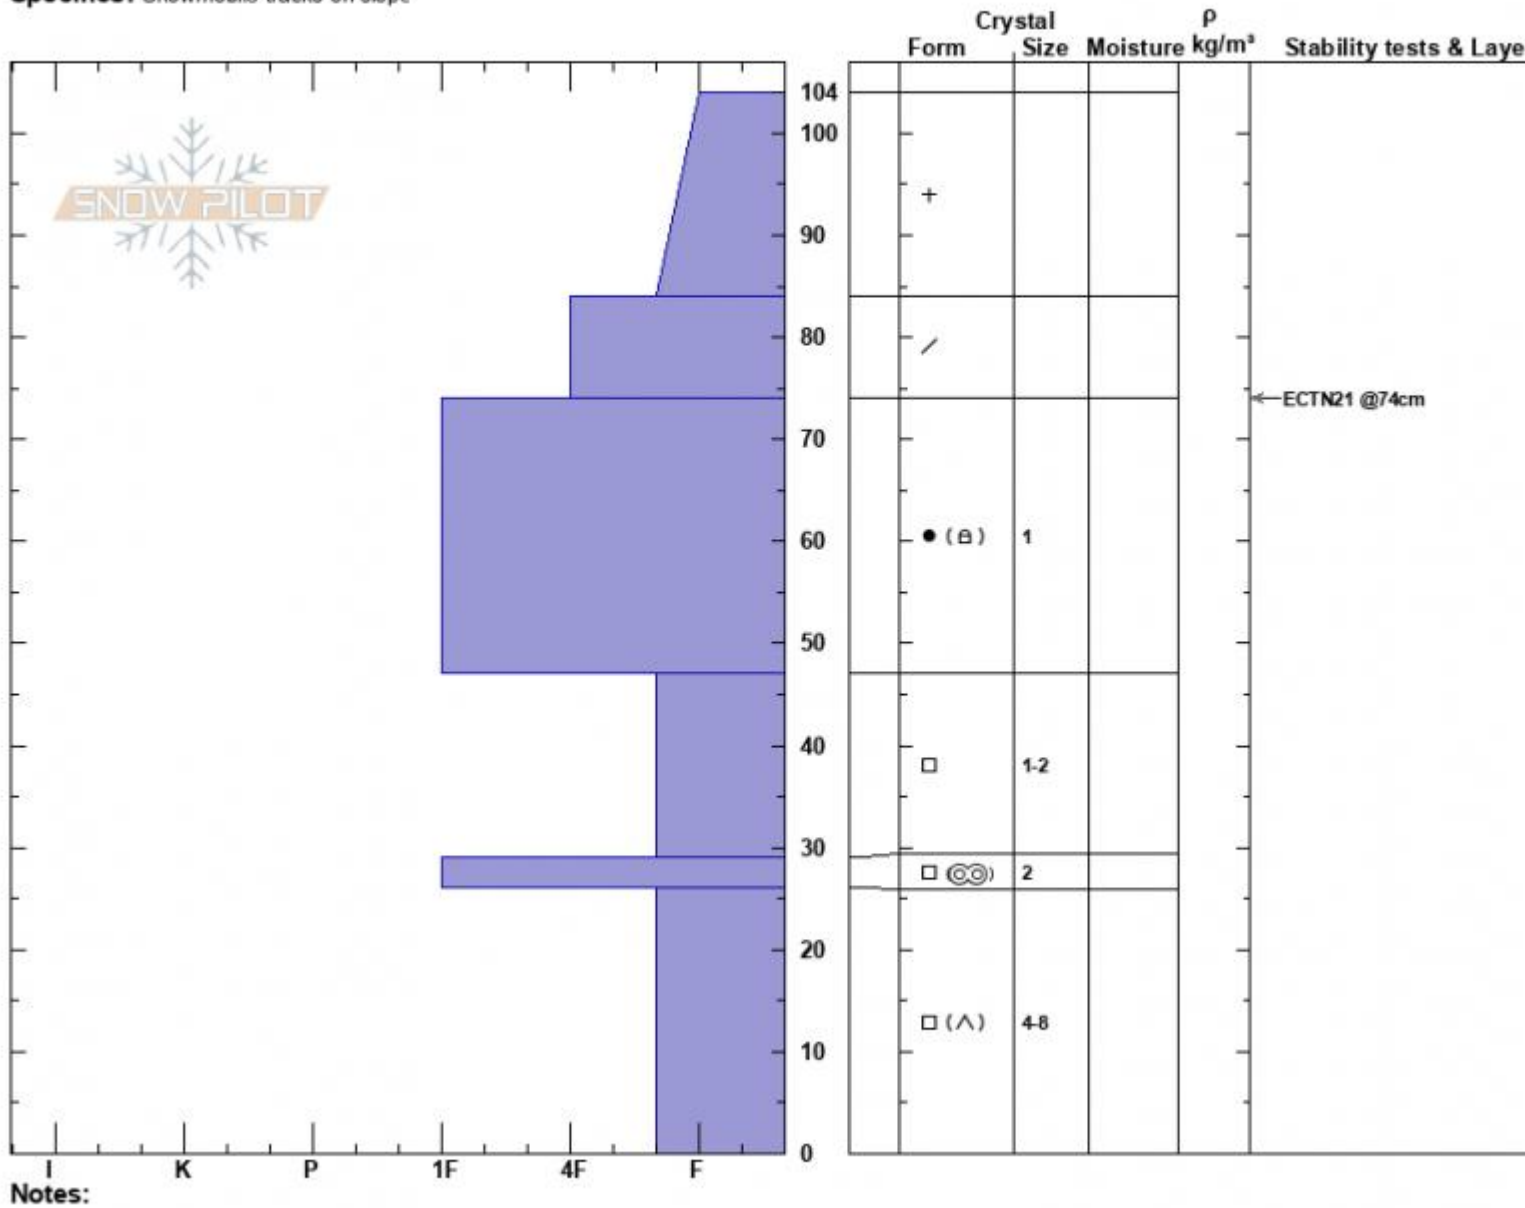

First Yellow Mule
Madison Range-N
MT

Elevation: 9374 ft
Aspect: 9°

Specifics: Snowmobile tracks on slope

Haylee Darby
01/04/2025 - 12:00pm

Co-ord: 45.17555N, -111.38645W

Slope Angle: 15°

Wind Loading:

Stability:

Air Temperature: -5.5°C

Sky Cover: OVC

Precipitation: S1

Wind: N Moderate

HS:104

PF:104

Layer Notes:

Advisory Region
Northern Madison
Longitude
-111.38W
Latitude
45.17N
Northern Madison, 2025-01-04