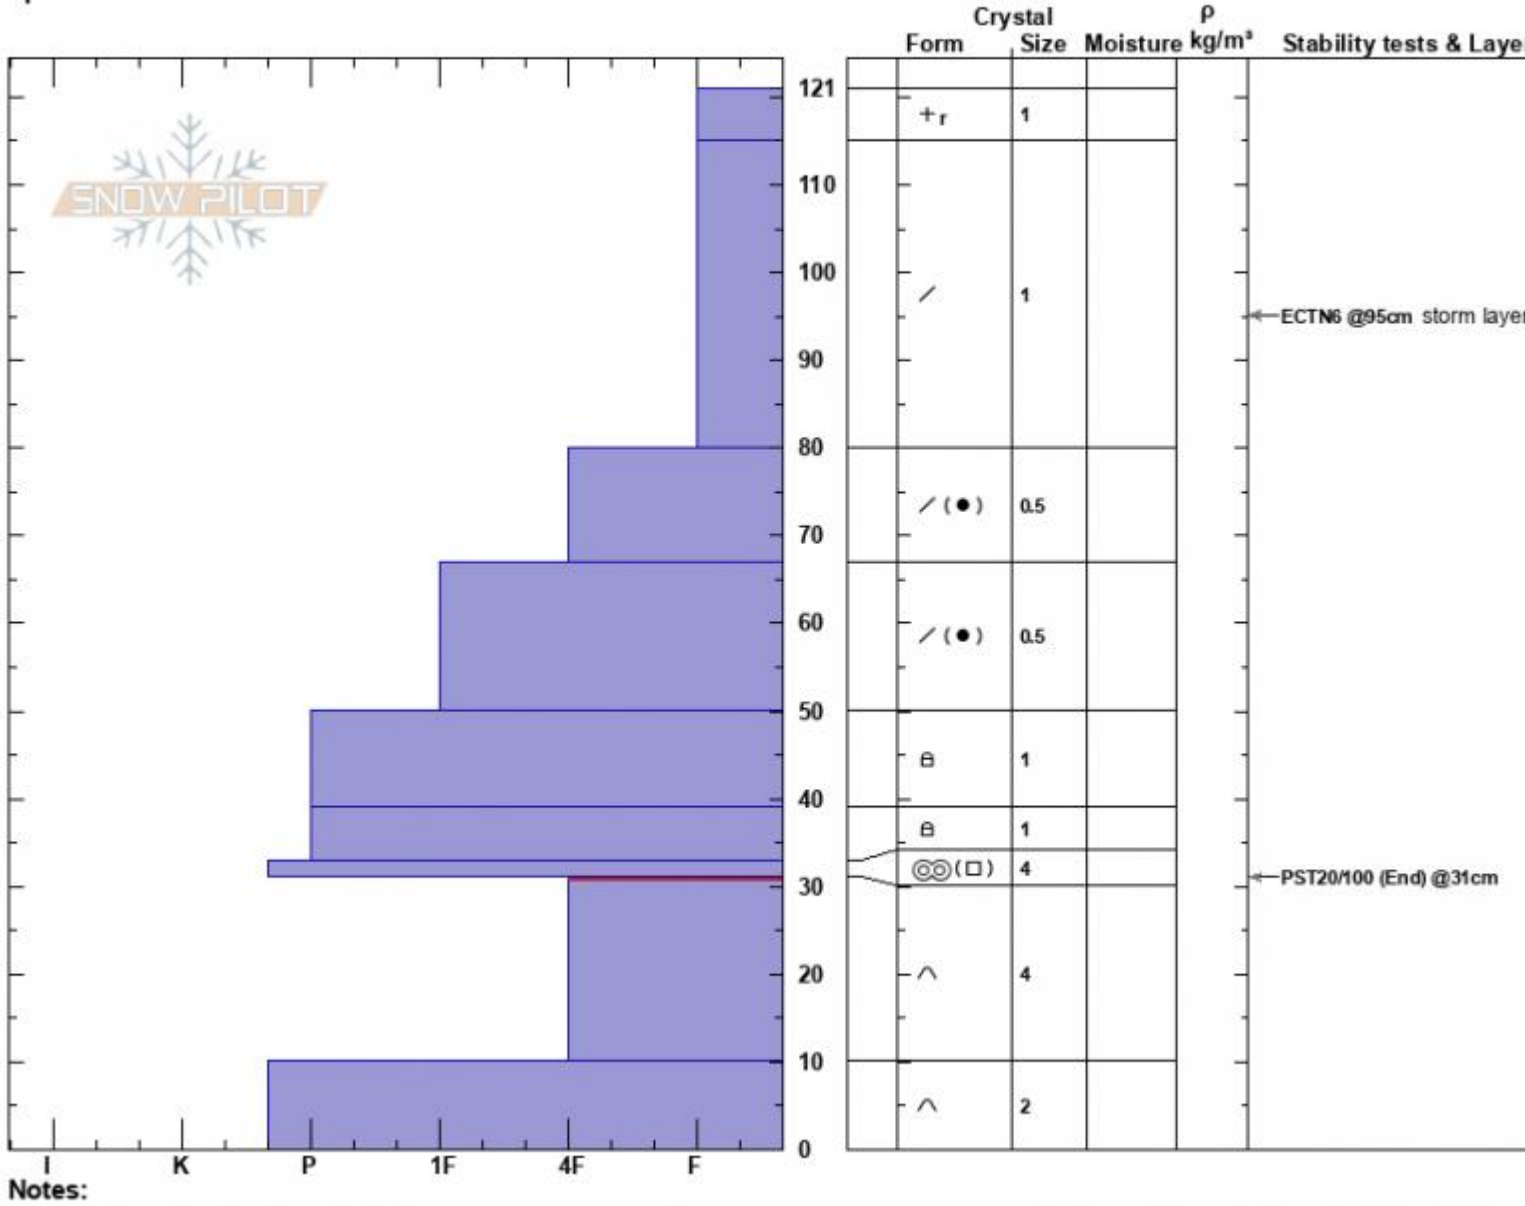

Ross Peak Meadows
 Bridger Range
 MT
 Elevation: 2440 m
 Aspect: E
 Specifics:

Christopher Pruden
 01/04/2025 - 1:30pm
 Co-ord: 504011W 5078699N
 Slope Angle: 10°
 Wind Loading: no

Stability:
 Air Temperature: -7°C
 Sky Cover: OVC
 Precipitation: S-1
 Wind: NE Light Breeze

HS:121 Layer Notes:
 31-10cm: Problematic layer

Notes:
 Advisory Region
 Bridger Range
 Longitude
 -110.95W
 Latitude
 45.86N
 Bridger Range, 2025-01-04