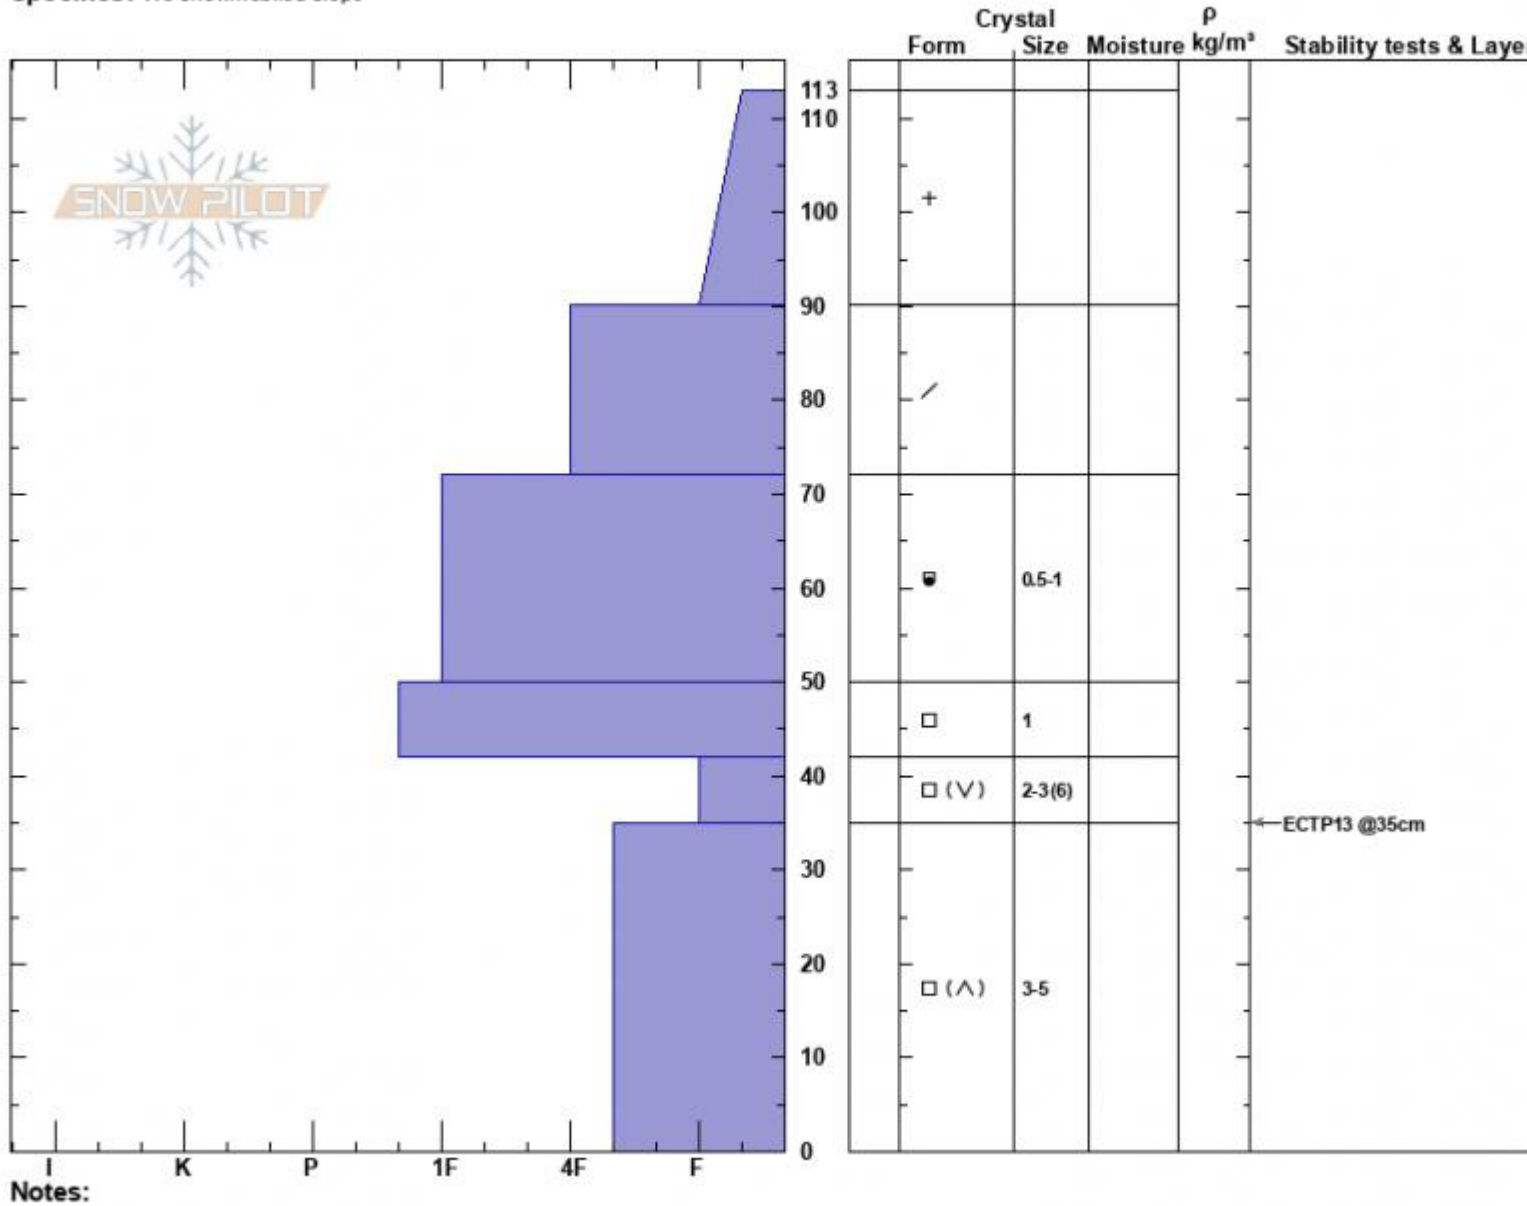

Lower Lionhead Meadow Dave Zinn  
 Lionhead Range 01/02/2025 - 2:00pm  
 MT Co-ord: 44.71283N, -111.29684W  
 Elevation: 7950 ft Slope Angle: 23°  
 Aspect: 125° Wind Loading: no  
 Specifics: We snowmobiled slope

Stability: Poor  
 Air Temperature:  
 Sky Cover: OVC  
 Precipitation: S-1  
 Wind: Calm

HS:113 Layer Notes:  
 PF:60 42-35cm:Problematic layer

Advisory Region  
 Lionhead Range  
 Longitude  
 -111.32W  
 Latitude  
 44.73N  
 Lionhead Range, 2025-01-03