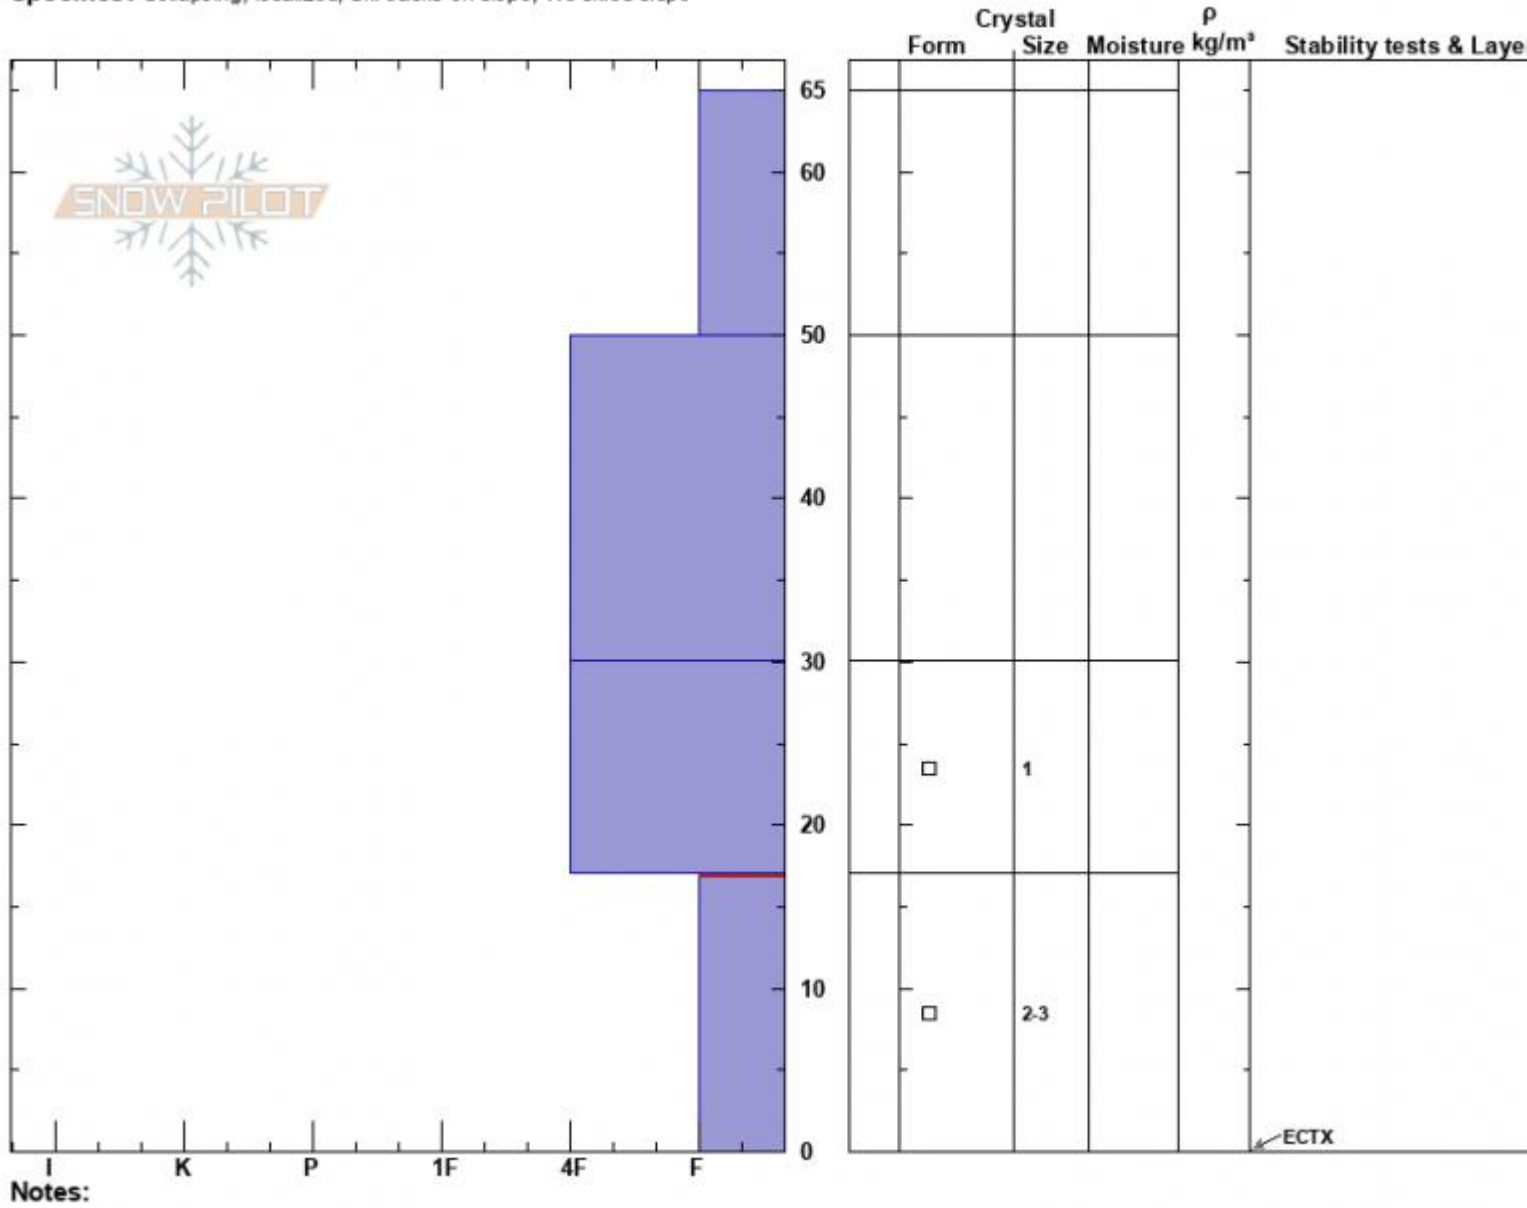

Trapper Creek Upper  
 Lionhead Range  
 MT  
 Elevation: 9000 ft  
 Aspect: 130°  
 Specifics: Collapsing, localized; Ski tracks on slope; We skied slope

Ian Hoyer  
 01/01/2025 - 1:00pm  
 Co-ord: 44.83930N, -111.34355W  
 Slope Angle: 20°  
 Wind Loading: no

Stability: Poor  
 Air Temperature:  
 Sky Cover: OVC  
 Precipitation: S-1  
 Wind: Calm

HS:65  
 PF:65 17.0cm: Problematic layer  
 PS: 20

**Layer Notes:**  
 17.0cm: Problematic layer

Trapper Creek Upper Profile - 1 Jan 2025

Advisory Region  
 Lionhead Range  
 Longitude  
 -111.34W  
 Latitude  
 44.84N

Lionhead Range, 2025-01-02