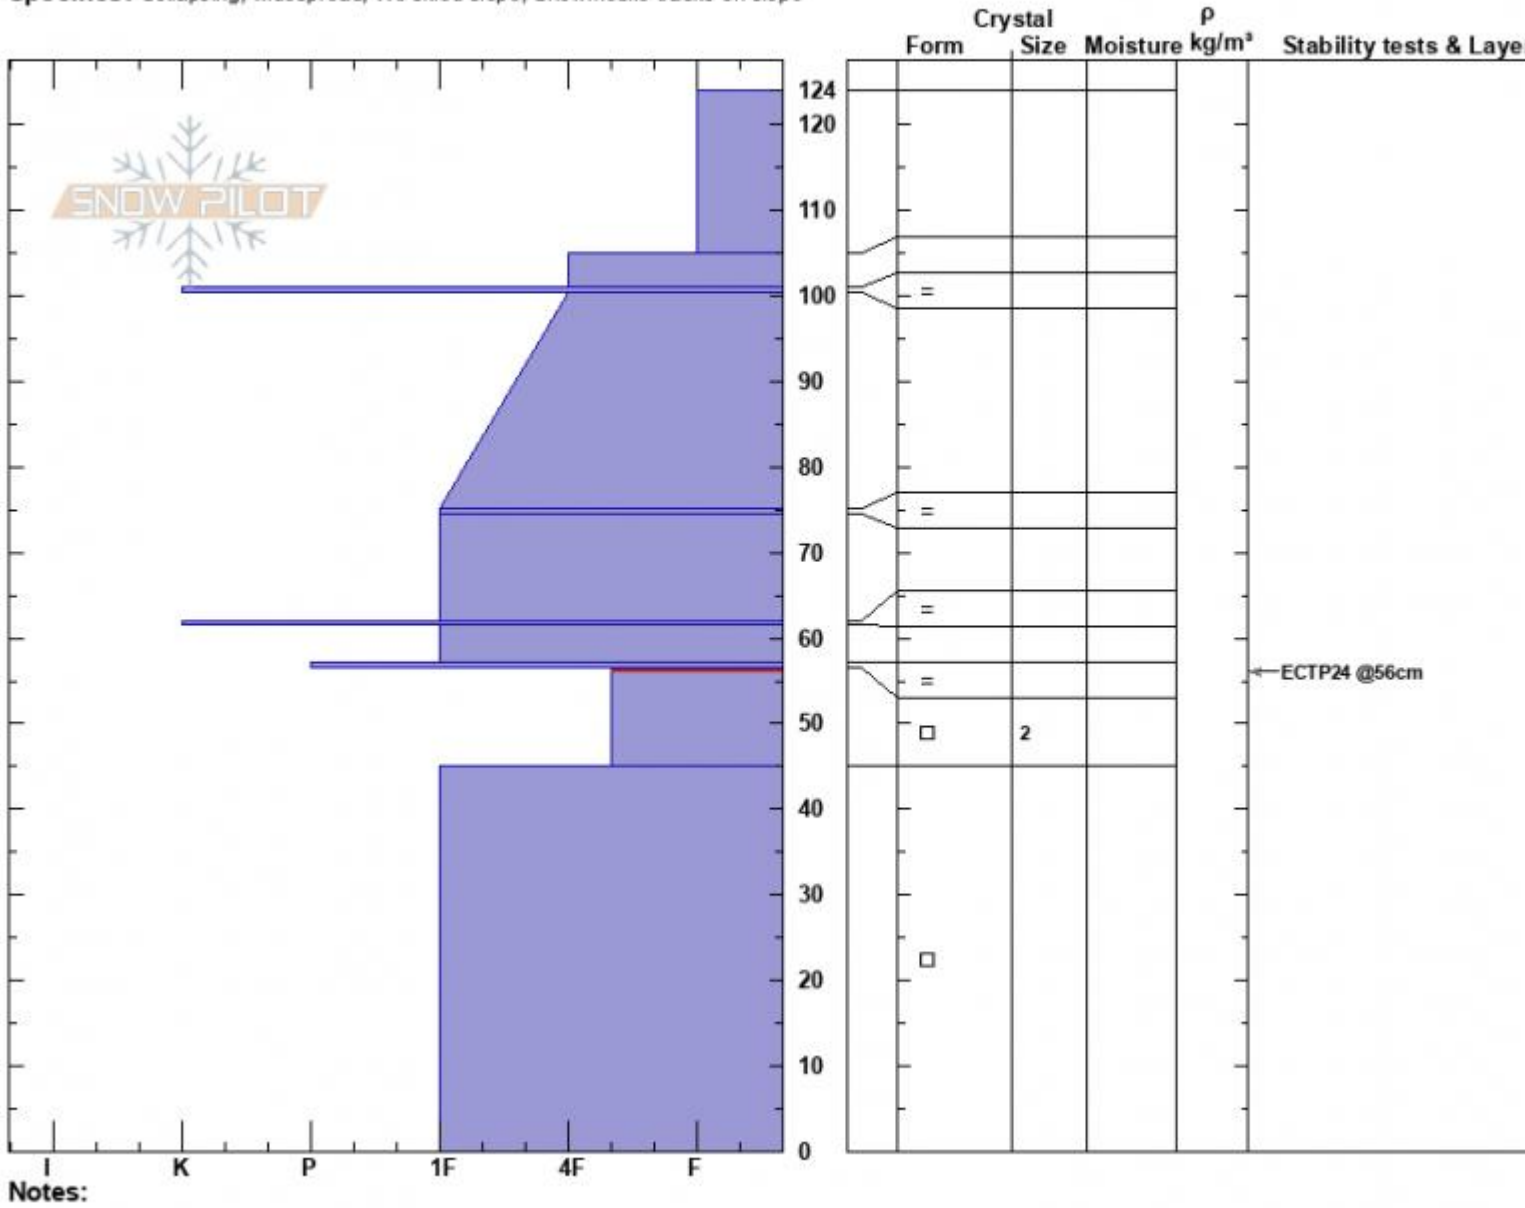

Sawtell Switchback E
 Centennial Range
 ID
 Elevation: 9000 ft
 Aspect: 90°
 Specifics: Collapsing, widespread; We skied slope; Snowmobile tracks on slope

Ian Hoyer
 12/31/2024 - 11:30am
 Co-ord: 44.55302N, -111.44415W
 Slope Angle: 27°
 Wind Loading: previous

Stability: Poor
 Air Temperature:
 Sky Cover: BKN
 Precipitation: NO
 Wind: Calm

HS:124
 PF:50 56.5-45cm: Problematic layer
 PS: 20

Sawtelle Peak E-facing Profile at 9000 ft - 31 Dec 2024

Advisory Region
 Island Park
 Longitude
 -111.44W
 Latitude
 44.56N