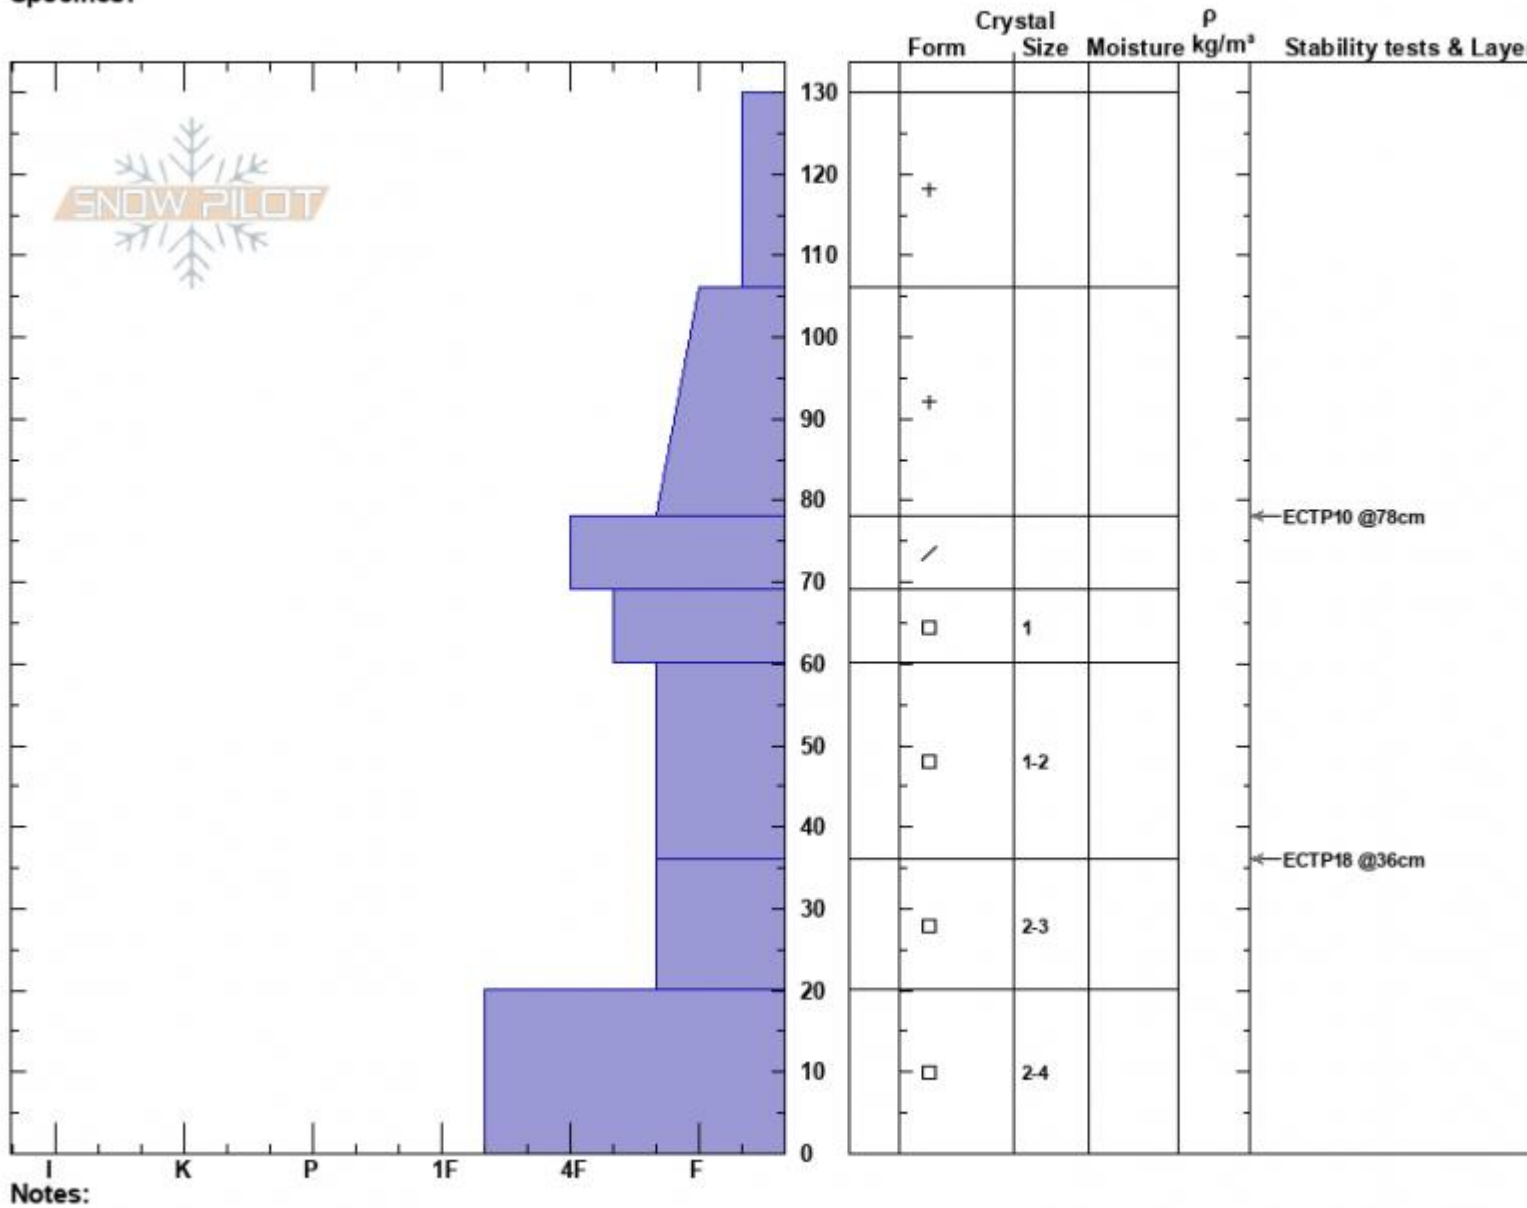

Tyler's - South  
 Madison Range-N  
 MT  
 Elevation: 8446 ft  
 Aspect: 237°  
 Specifics:

Haylee Darby  
 12/30/2024 - 11:45am  
 Co-ord: 45.32052N, -111.38517W  
 Slope Angle: 21°  
 Wind Loading: no

Stability:  
 Air Temperature: -1°C  
 Sky Cover: OVC  
 Precipitation: S2  
 Wind: NE Light Breeze

HS:130 Layer Notes:

Advisory Region  
 Northern Madison  
 Longitude  
 -111.39W  
 Latitude  
 45.34N  
 Northern Madison, 2024-12-30