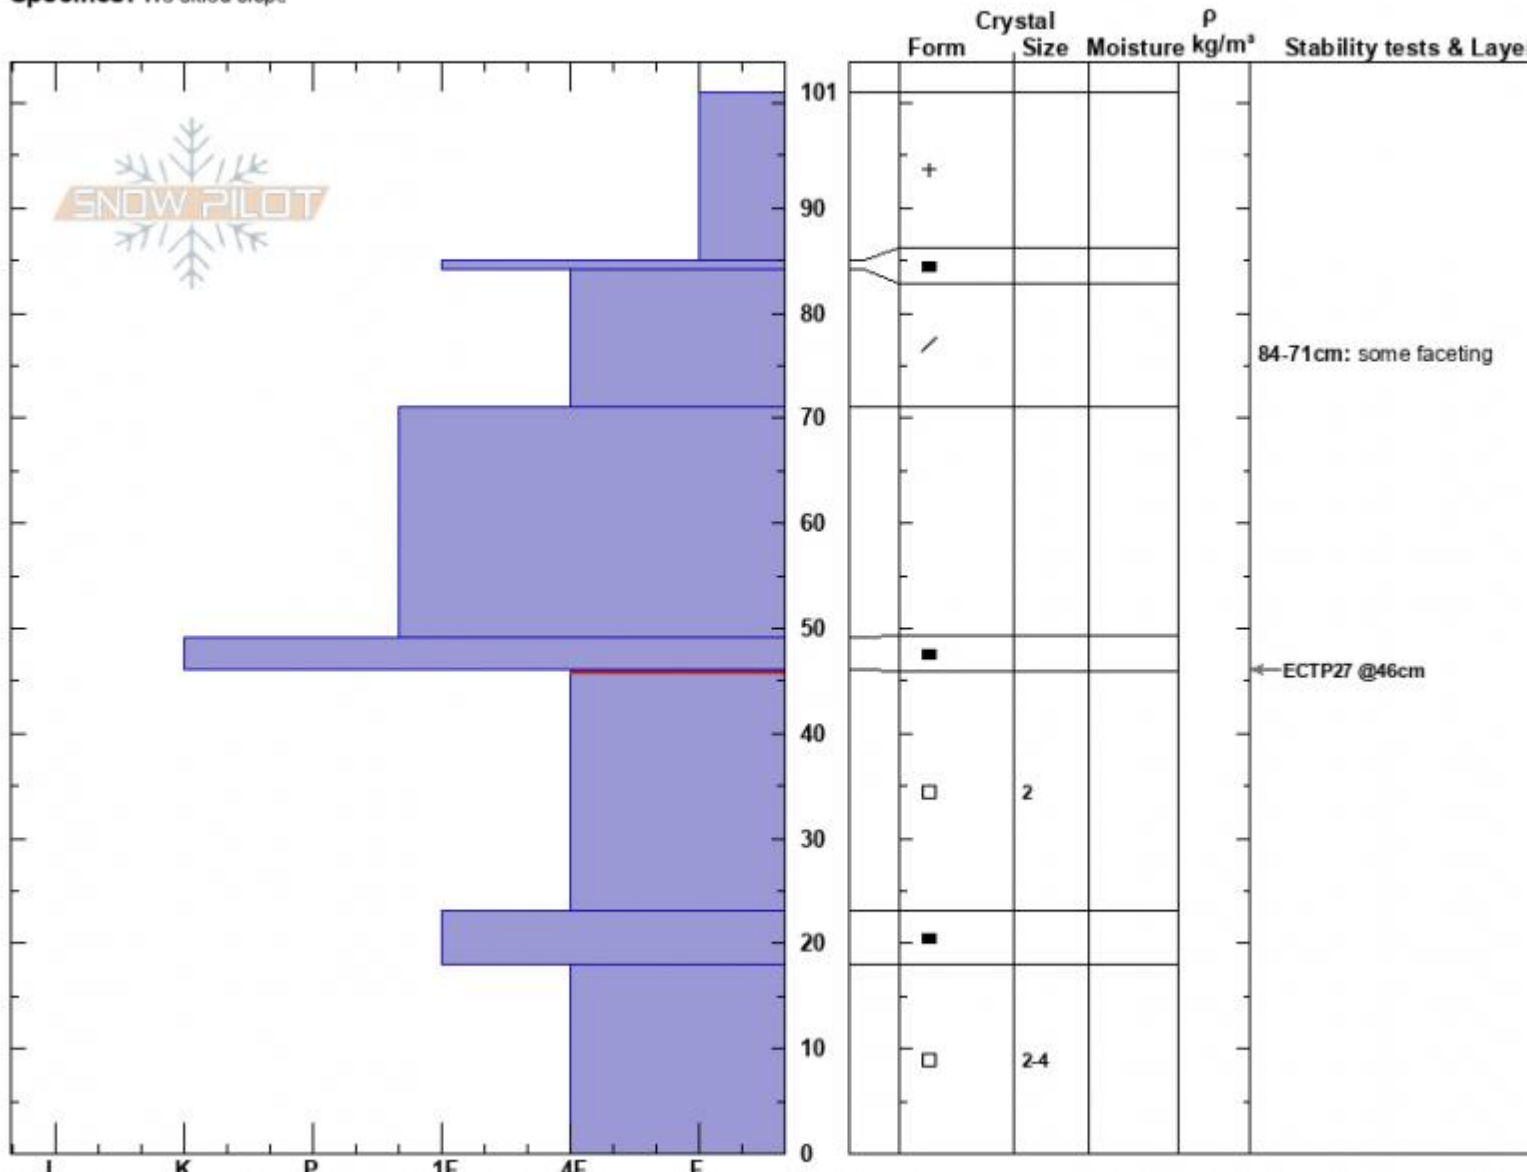

Divide Pk SE facing  
 Gallatin Range-N  
 MT  
 Elevation: 9626 ft  
 Aspect: 141°  
 Specifics: We skied slope

Mark Staples  
 12/27/2024 - 1:05pm  
 Co-ord: 45.40249N, -110.97051W  
 Slope Angle: 28°  
 Wind Loading: no

Stability: Good  
 Air Temperature:  
 Sky Cover:  
 Precipitation:  
 Wind:

HS:101 **Layer Notes:**  
 84-71cm: some faceting  
 46-23cm: Problematic layer

**Notes:** We found percolation columns of ice inside the faceted layer between 46 and 23 cm from water. They probably make the faceted layer more resistant to sliding, but we don't know how widespread they are. We didn't have time to look in other places.

Divide Peak 9600ft SE facing profile 27 Dec 2024

Advisory Region  
 Northern Gallatin  
 Longitude  
 -110.98W

Latitude

45.40N

Northern Gallatin, 2024-12-27