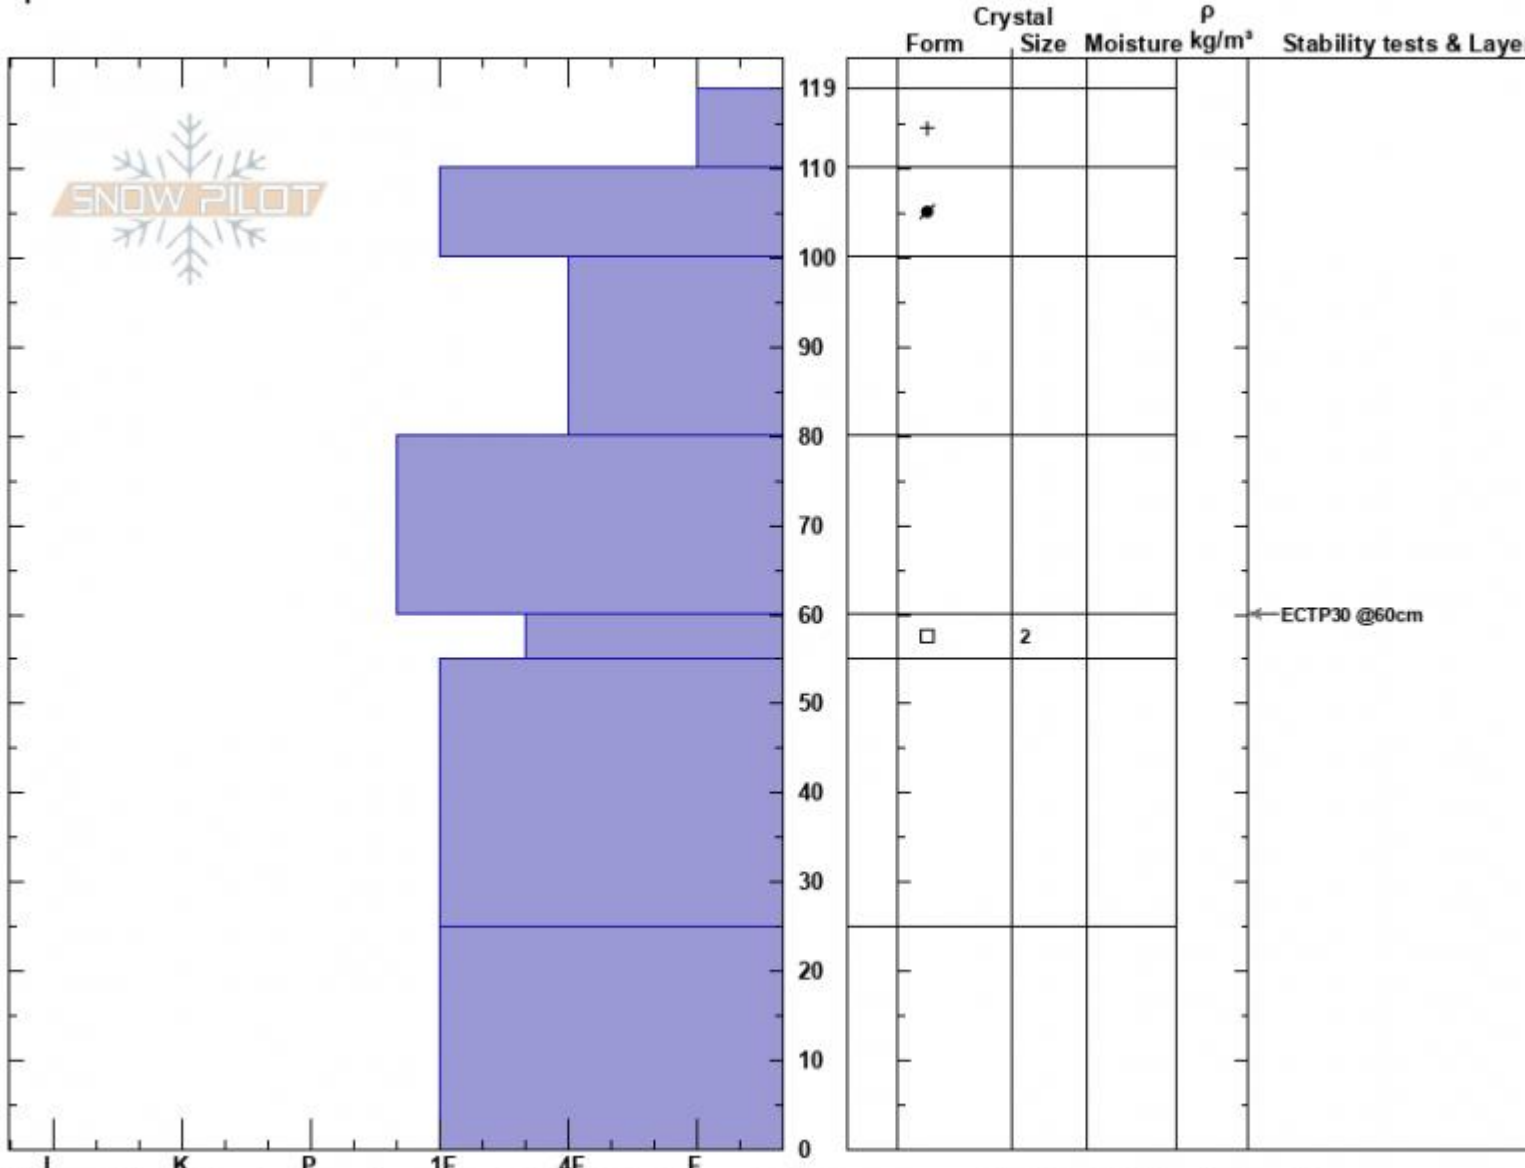

Divide Pk E facing
 Gallatin Range-N
 MT
 Elevation: 9563 ft
 Aspect: 110°
 Specifics:

Mark Staples
 12/27/2024 - 12:40pm
 Co-ord: 45.40289N, -110.96975W
 Slope Angle: 27°
 Wind Loading:

Stability: Good
 Air Temperature:
 Sky Cover:
 Precipitation:
 Wind:

HS:119 Layer Notes:
 60-55cm: Problematic layer

Notes: Similar stratigraphy as a northeast facing pit about 500 feet lower and 0.7 miles away except that pit had ECTN on the faceted layer.

Divide Peak 9560ft E facing profile 27 Dec 2024

Advisory Region
 Northern Gallatin
 Longitude
 -110.98W

Latitude

45.40N

Northern Gallatin, 2024-12-27