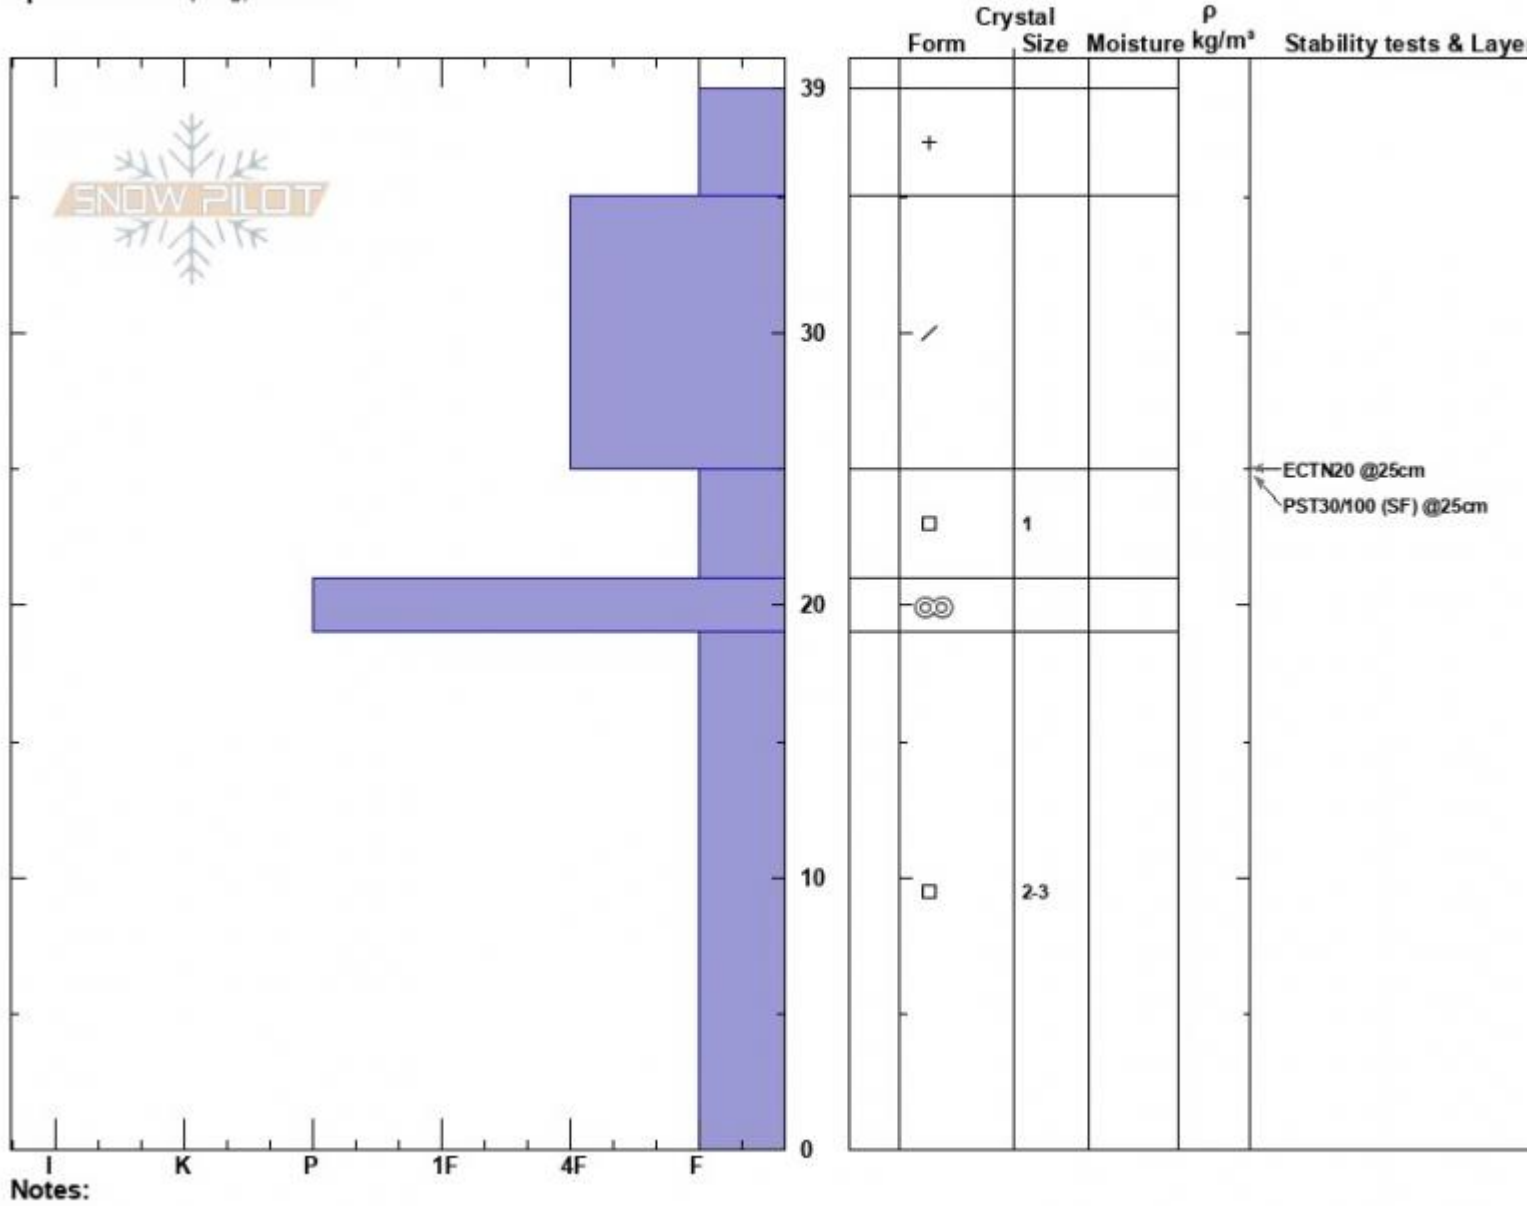

Bacon Rind South
 Madison Range-S
 MT
 Elevation: 8630 ft
 Aspect: 140°
 Specifics: Collapsing, localizer

Haylee Darby
 12/23/2024 - 11:15am
 Co-ord: 44.96911N, -111.09446W
 Slope Angle: 24°
 Wind Loading: no

Stability:
 Air Temperature: -2°C
 Sky Cover: OVC
 Precipitation: S-1
 Wind: SW Calm

HS:39
 PF:35
 Layer Notes:

Notes:
 Advisory Region
 Southern Madison
 Longitude
 -111.10W
 Latitude
 44.96N
 Southern Madison, 2024-12-23