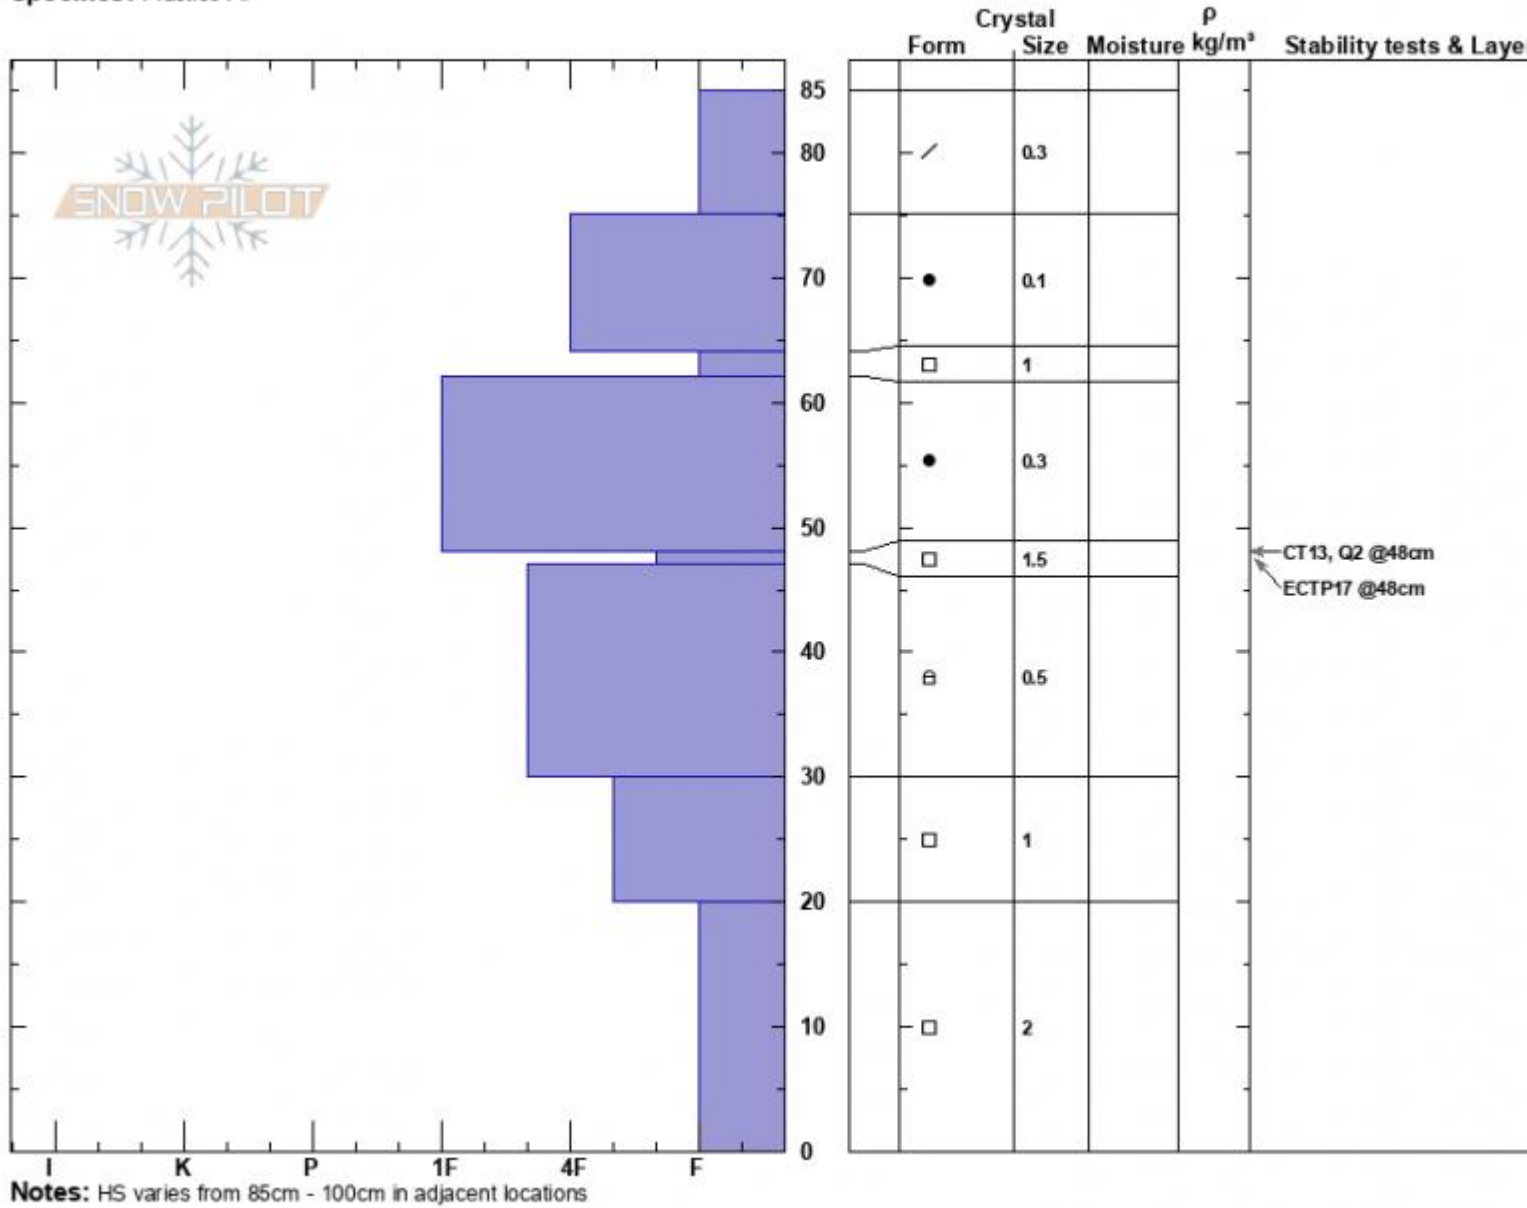

West Henderson
 Beartooths
 MT
 Elevation: 9820 ft
 Aspect: 270°
 Specifics: Practice Pit

Austin Hart
 12/21/2024 - 11:00am
 Co-ord: 12T 583548W 4988315N
 Slope Angle: 20°
 Wind Loading: previous

Stability:
 Air Temperature: 0°C
 Sky Cover: CLR
 Precipitation: NO
 Wind: SW Light Breeze

HS:85
 PF:50
 PS: 15
 Layer Notes:
 48-47cm: Problematic layer

Advisory Region
 Cooke City
 Longitude
 -109.94W
 Latitude
 45.04N
 Cooke City, 2024-12-22