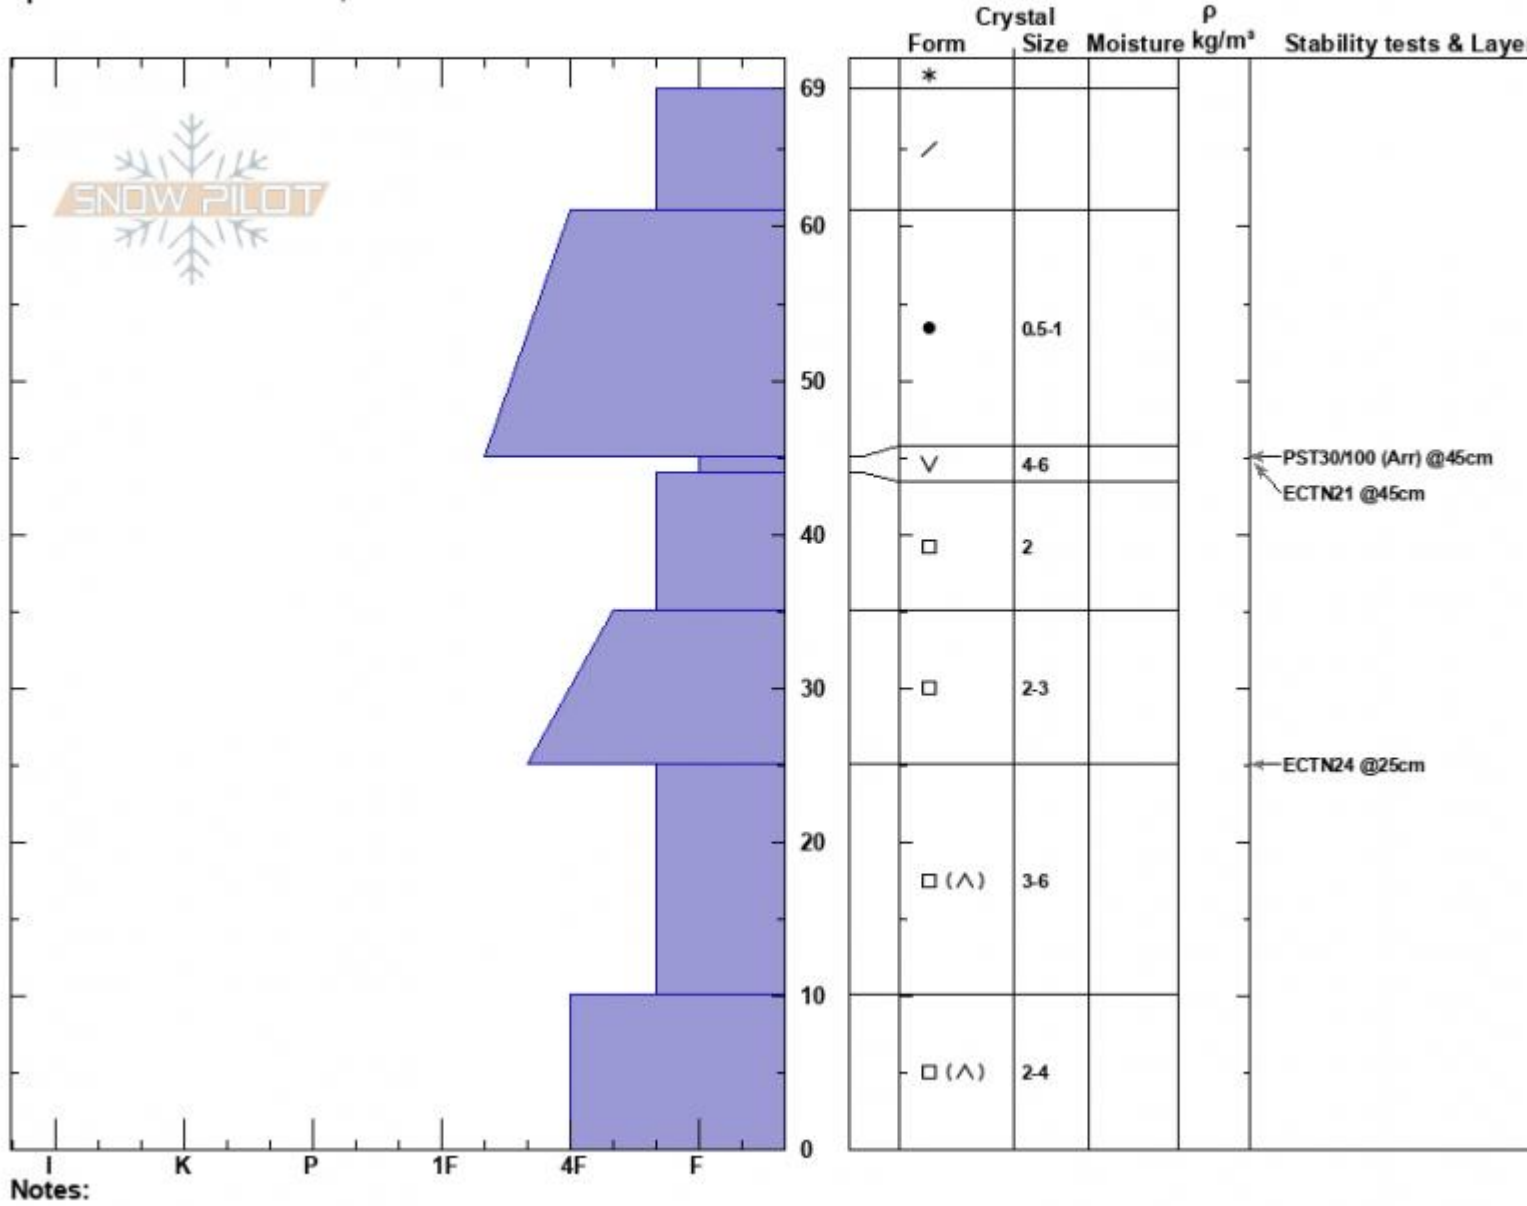

Top of Denny Profile
 Lionhead Range
 MT
 Elevation: 8380 ft
 Aspect: 40°
 Specifics: We snowmobiled slope

Dave Zinn
 12/22/2024 - 11:20am
 Co-ord: 44.71109N, -111.30690W
 Slope Angle: 25°
 Wind Loading: no

Stability: Fair
 Air Temperature:
 Sky Cover: OVC
 Precipitation: NO
 Wind: Calm

HS:69
 PF:55
 Layer Notes:
 45-44cm: Problematic layer

Advisory Region
 Lionhead Range
 Longitude
 -111.32W
 Latitude
 44.73N
 Lionhead Range, 2024-12-22