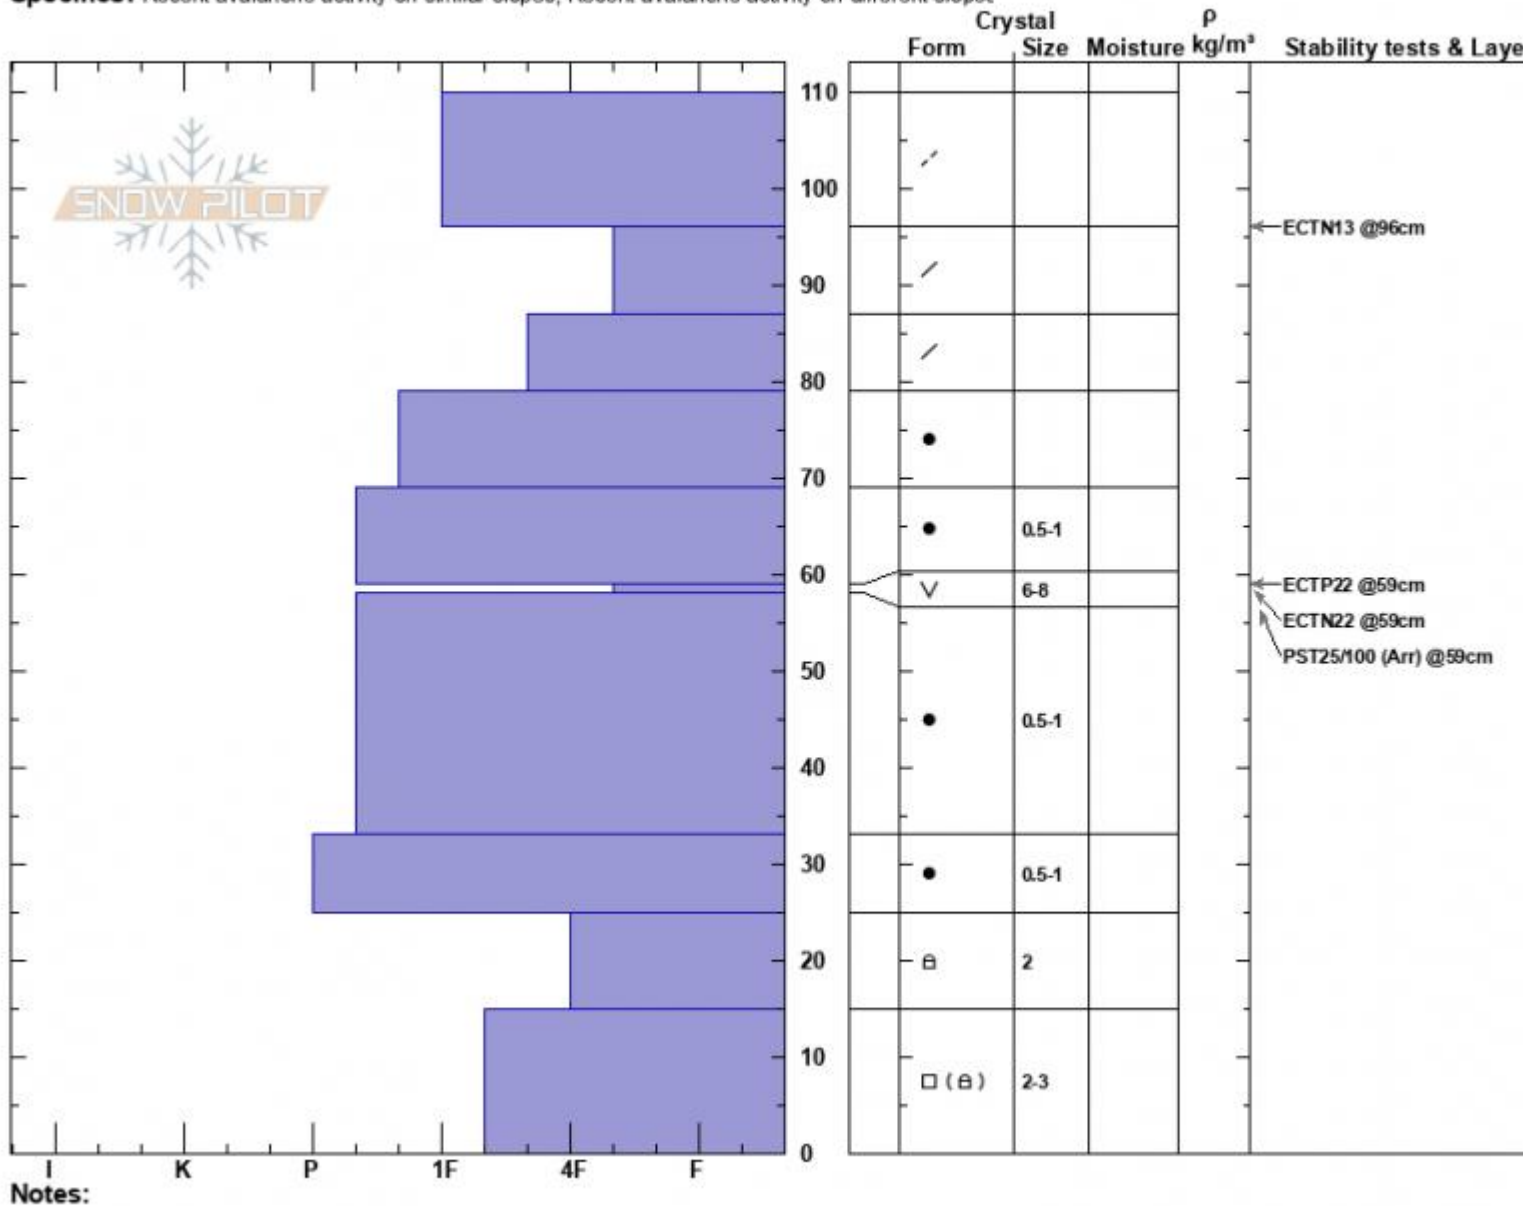

Robs Knob
 Cooke City
 MT
 Elevation: 9562 ft
 Aspect: 23°
 Specifics: Recent avalanche activity on similar slopes; Recent avalanche activity on different slopes

Alex Marienthal
 12/20/2024 - 2:20pm
 Co-ord: 45.06775N, -109.95294W
 Slope Angle: 15°
 Wind Loading: previous

Stability: Poor
 Air Temperature:
 Sky Cover: FEW
 Precipitation: NO
 Wind: SW Light Breeze

HS:110 Layer Notes:
 59-58cm:Problematic layer

Advisory Region
 Cooke City
 Longitude
 -109.96W
 Latitude
 45.07N
 Cooke City, 2024-12-20