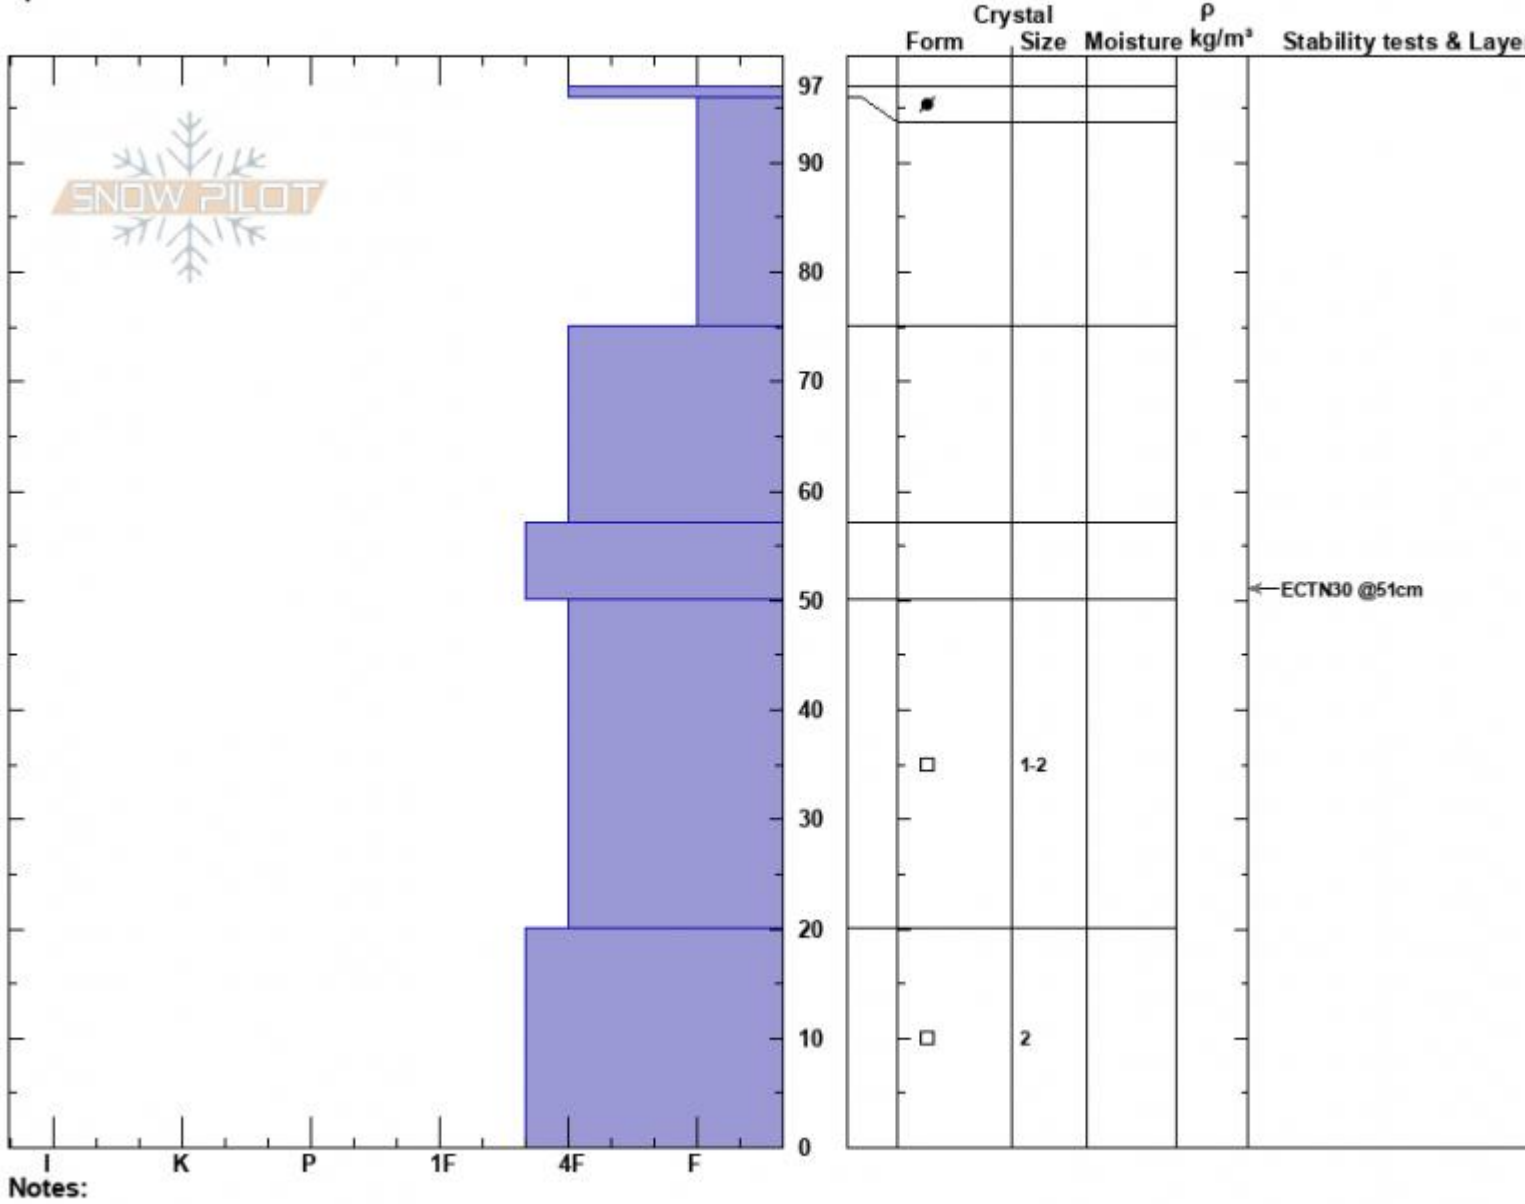

The Throne East Face
 Bridger Range
 MT
 Elevation: 8133 ft
 Aspect: 80°
 Specifics:

Haylee Darby
 12/19/2024 - 12:40pm
 Co-ord: 45.88359N, -110.95069W
 Slope Angle: 30°
 Wind Loading:

Stability:
 Air Temperature: 1°C
 Sky Cover: FEW
 Precipitation: NO
 Wind: W Light Breeze

HS:97
 PF:85
 Layer Notes:

Notes:
 Advisory Region
 Bridger Range
 Longitude
 -110.95W
 Latitude
 45.88N
 Bridger Range, 2024-12-19