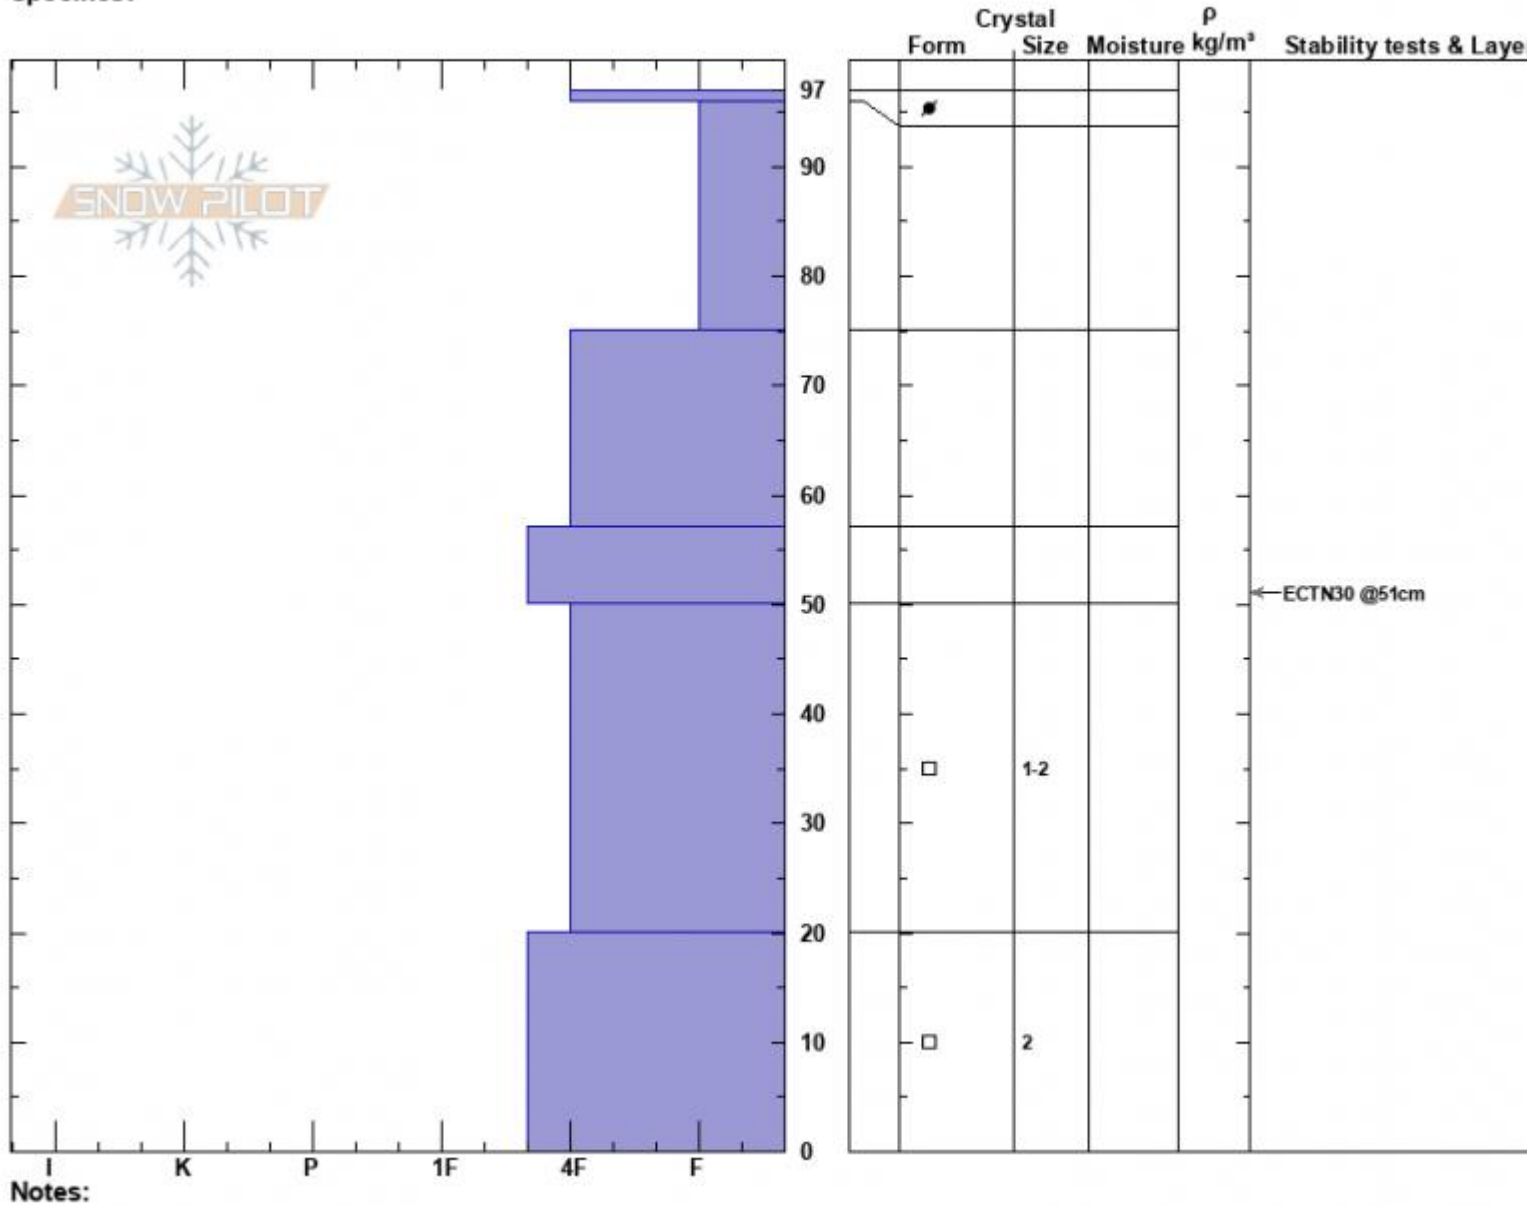

The Throne East Face  
 Bridger Range  
 MT  
 Elevation: 8133 ft  
 Aspect: 80°  
 Specifics:

Haylee Darby  
 12/19/2024 - 12:40pm  
 Co-ord: 45.88359N, -110.95069W  
 Slope Angle: 30°  
 Wind Loading:

Stability:  
 Air Temperature: 1°C  
 Sky Cover: FEW  
 Precipitation: NO  
 Wind: W Light Breeze

Layer Notes:

Advisory Region  
 Bridger Range  
 Longitude  
 -110.95W  
 Latitude  
 45.88N  
 Bridger Range, 2024-12-19