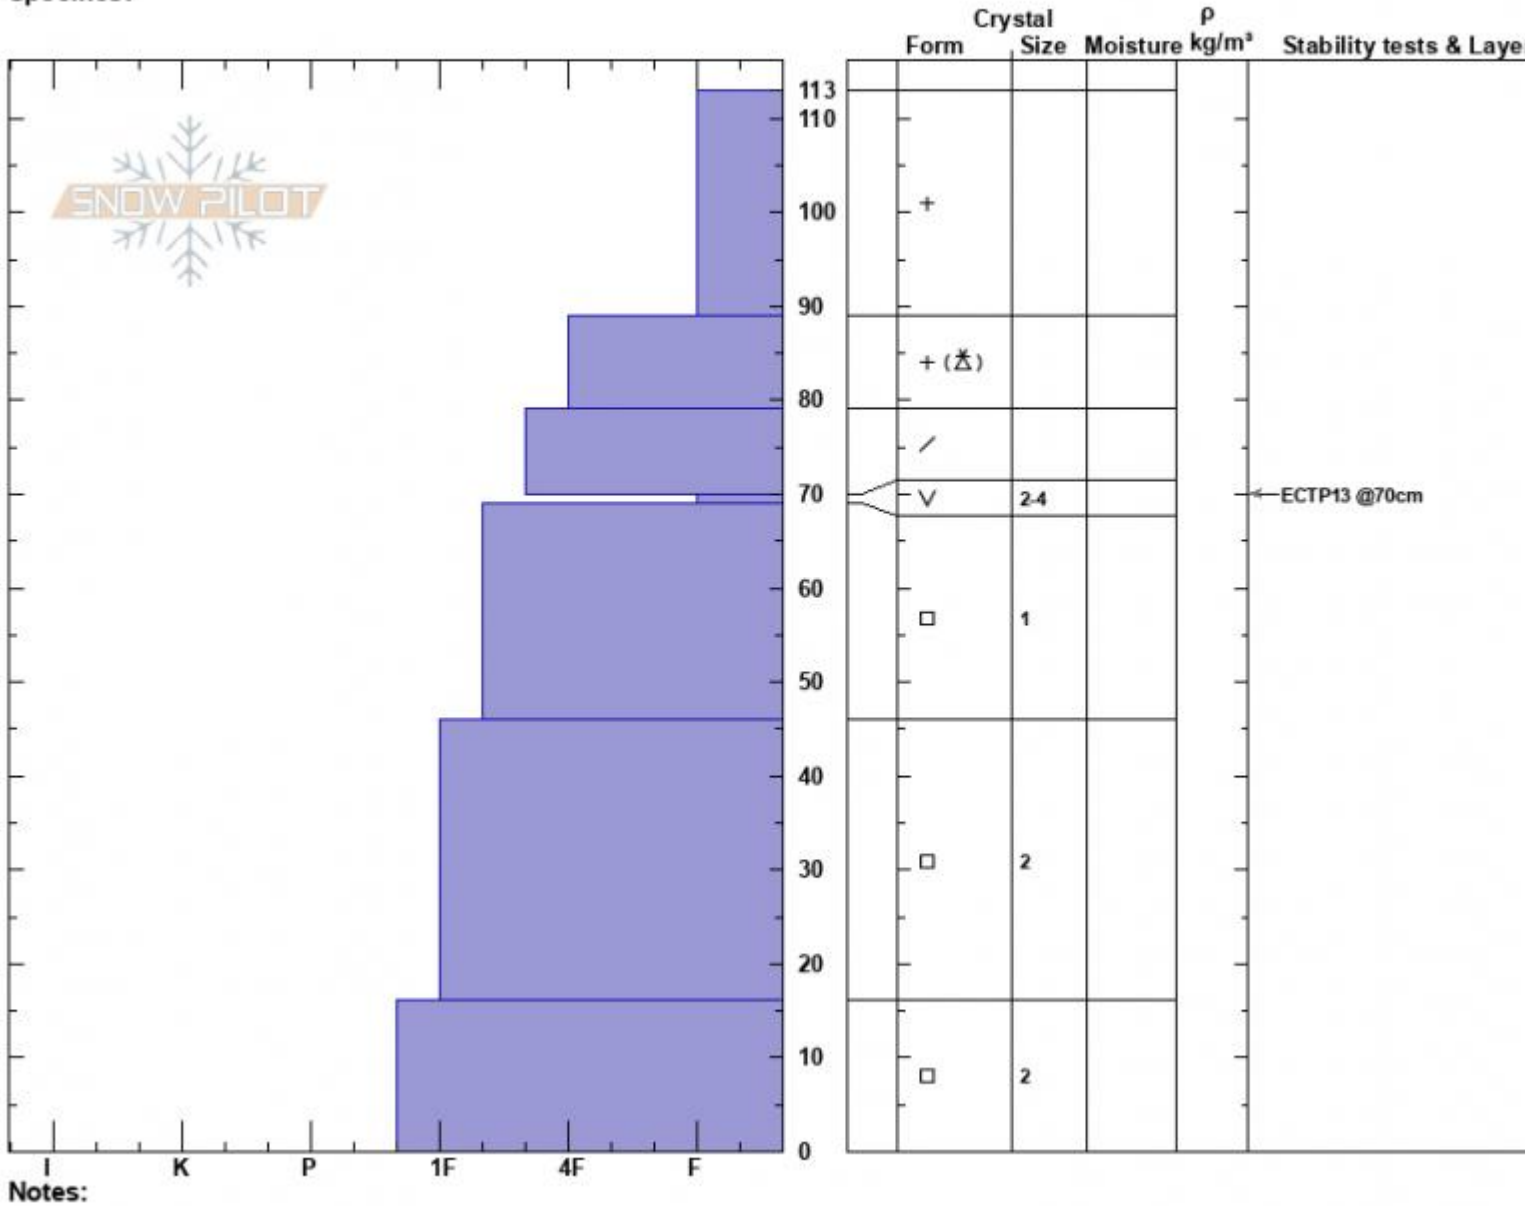

Almost Died
 Cooke City
 MT
 Elevation: 9420 ft
 Aspect: 12°
 Specifics:

Haylee Darby
 12/16/2024 - 2:44pm
 Co-ord: 45.04994N, -109.92896W
 Slope Angle: 25°
 Wind Loading:

Stability:
 Air Temperature: -7°C
 Sky Cover: OVC
 Precipitation: S1
 Wind: W Calm

HS:113 Layer Notes:

Notes:
 Advisory Region
 Cooke City
 Longitude
 -109.95W
 Latitude
 45.06N
 Cooke City, 2024-12-16