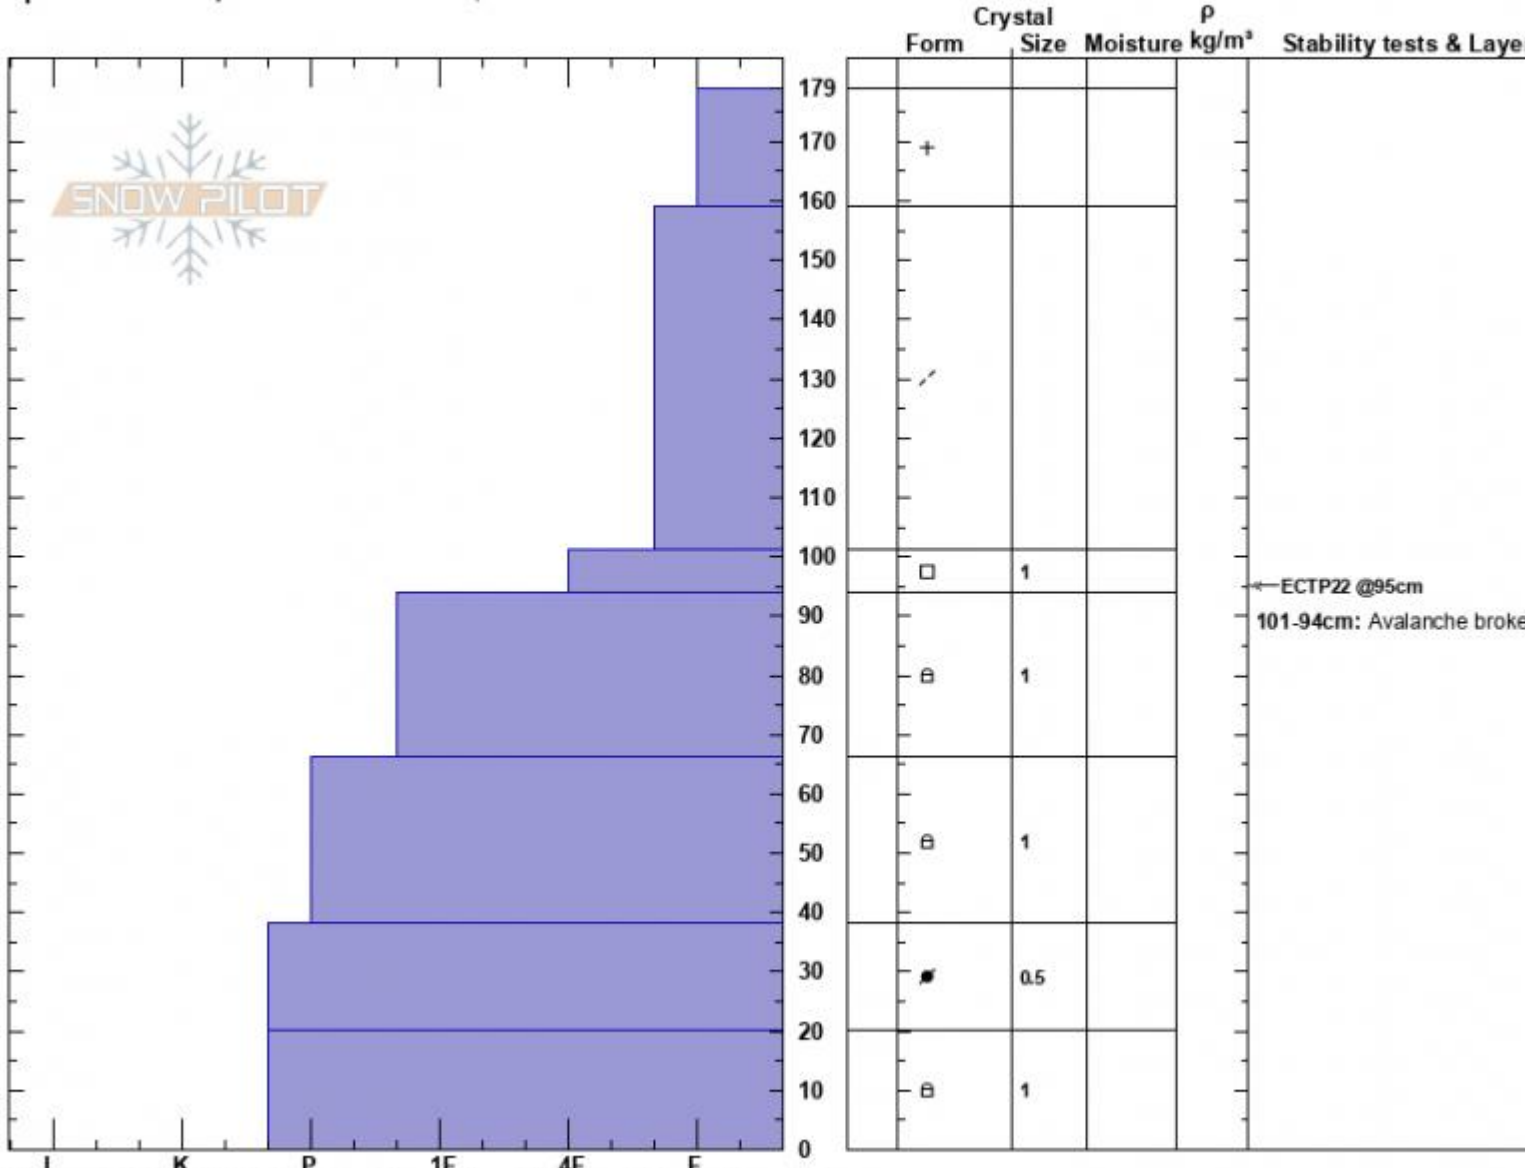

Henderson Crown ASr  
 Cooke City  
 MT  
 Elevation: 8997 ft  
 Aspect: 86°  
 Specifics: Pit is adjacent to avalanche: crown;

Haylee Darby  
 12/16/2024 - 12:45pm  
 Co-ord: 45.04595N, -109.92256W  
 Slope Angle: 38°  
 Wind Loading: yes

Stability:  
 Air Temperature: -7°C  
 Sky Cover: OVC  
 Precipitation: S2  
 Wind: W Light Breeze

HS:179    Layer Notes:  
 101-94cm: Avalanche broke here

Notes: SS-ASr-R3-D1-I, 100' wide, 50' vertical run. Skier remote triggered from 50' away.

Advisory Region  
 Cooke City  
 Longitude  
 -109.95W  
 Latitude  
 45.06N  
 Cooke City, 2024-12-16