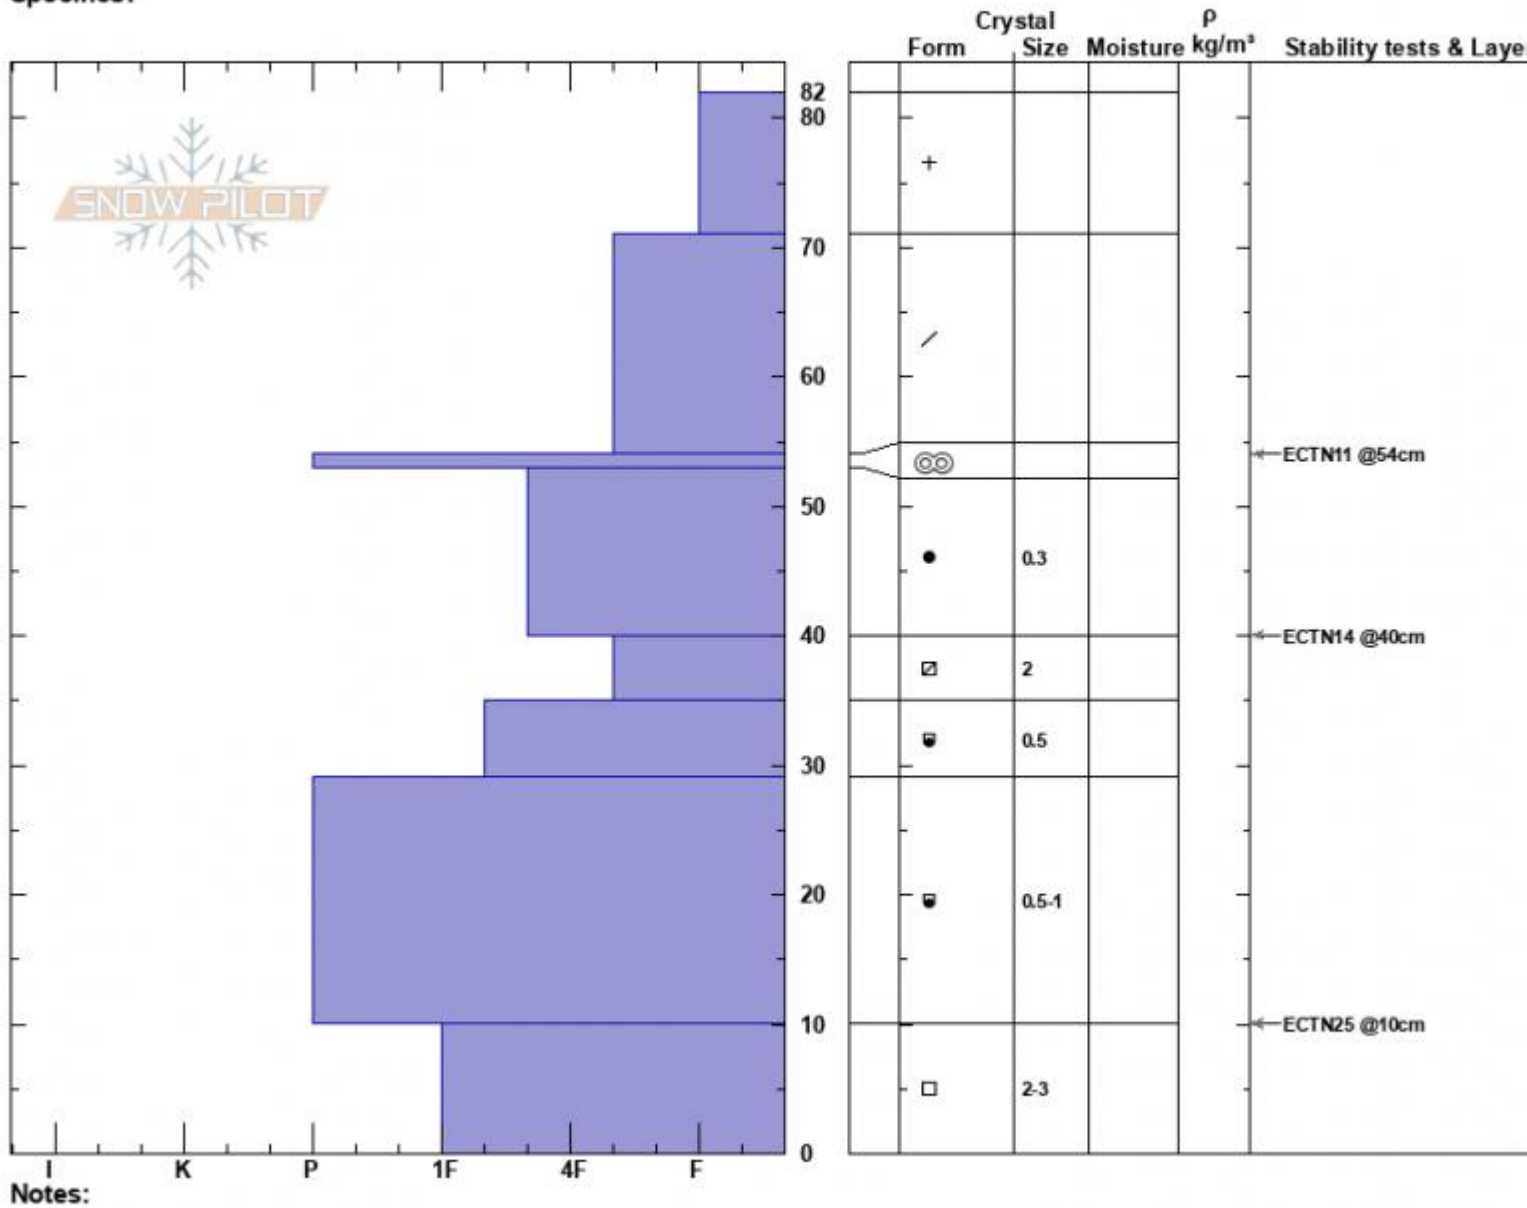

Henderson West
 Cooke City
 MT
 Elevation: 9405 ft
 Aspect: 277°
 Specifics:

Haylee Darby
 12/17/2024 - 10:00am
 Co-ord: 45.04308N, -109.94364W
 Slope Angle: 28°
 Wind Loading: no

Stability:
 Air Temperature: 0°C
 Sky Cover: FEW
 Precipitation: NO
 Wind: NW Calm

HS:82
 PF:55
 PS:39

Layer Notes:

Advisory Region
 Cooke City
 Longitude
 -109.95W
 Latitude
 45.05N
 Cooke City, 2024-12-17