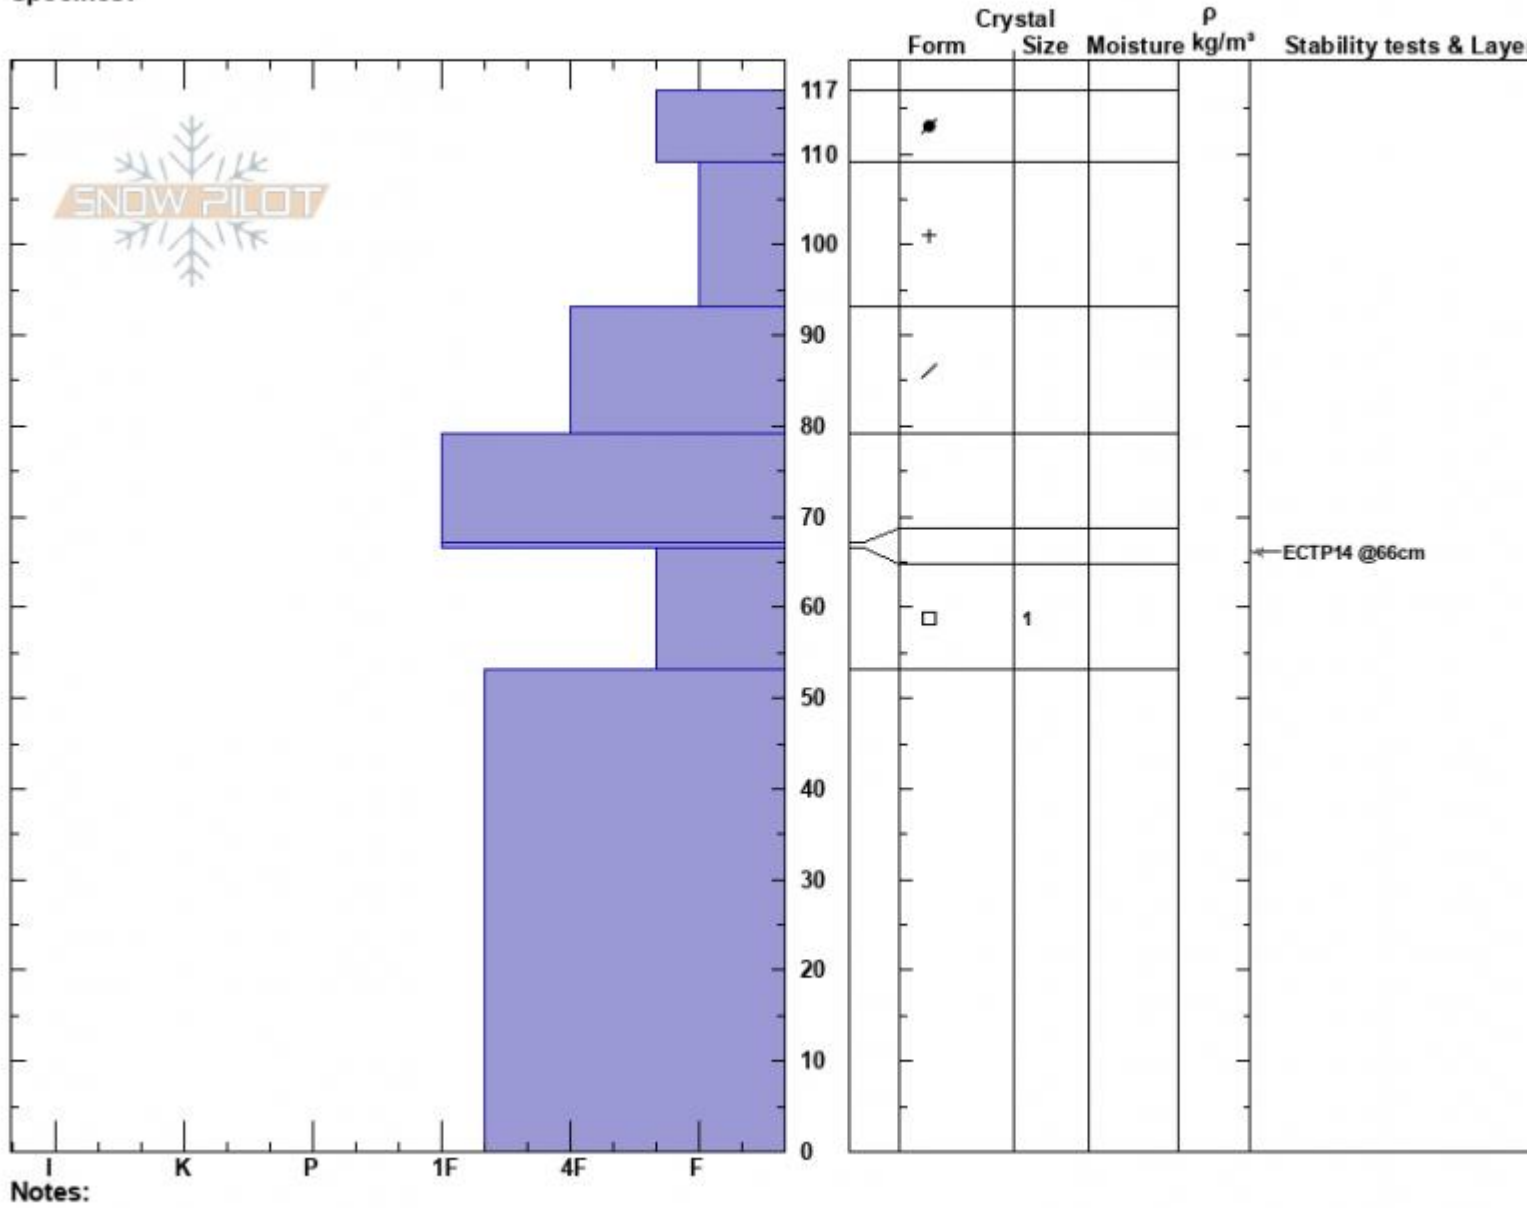

Middle Basin  
 Madison Range-N  
 MT  
 Elevation: 9300 ft  
 Aspect: 75°  
 Specifics:

Ian Hoyer  
 12/18/2024 - 12:00pm  
 Co-ord: 45.32954N, -111.38143W  
 Slope Angle: 31°  
 Wind Loading: previous

Stability: Poor  
 Air Temperature:  
 Sky Cover: OVC  
 Precipitation: S-1  
 Wind: S Strong

HS:117  
 PF:75  
 PS:15  
 Layer Notes:

Notes:  
 Advisory Region  
 Northern Madison  
 Longitude  
 -111.39W  
 Latitude  
 45.34N  
 Northern Madison, 2024-12-18