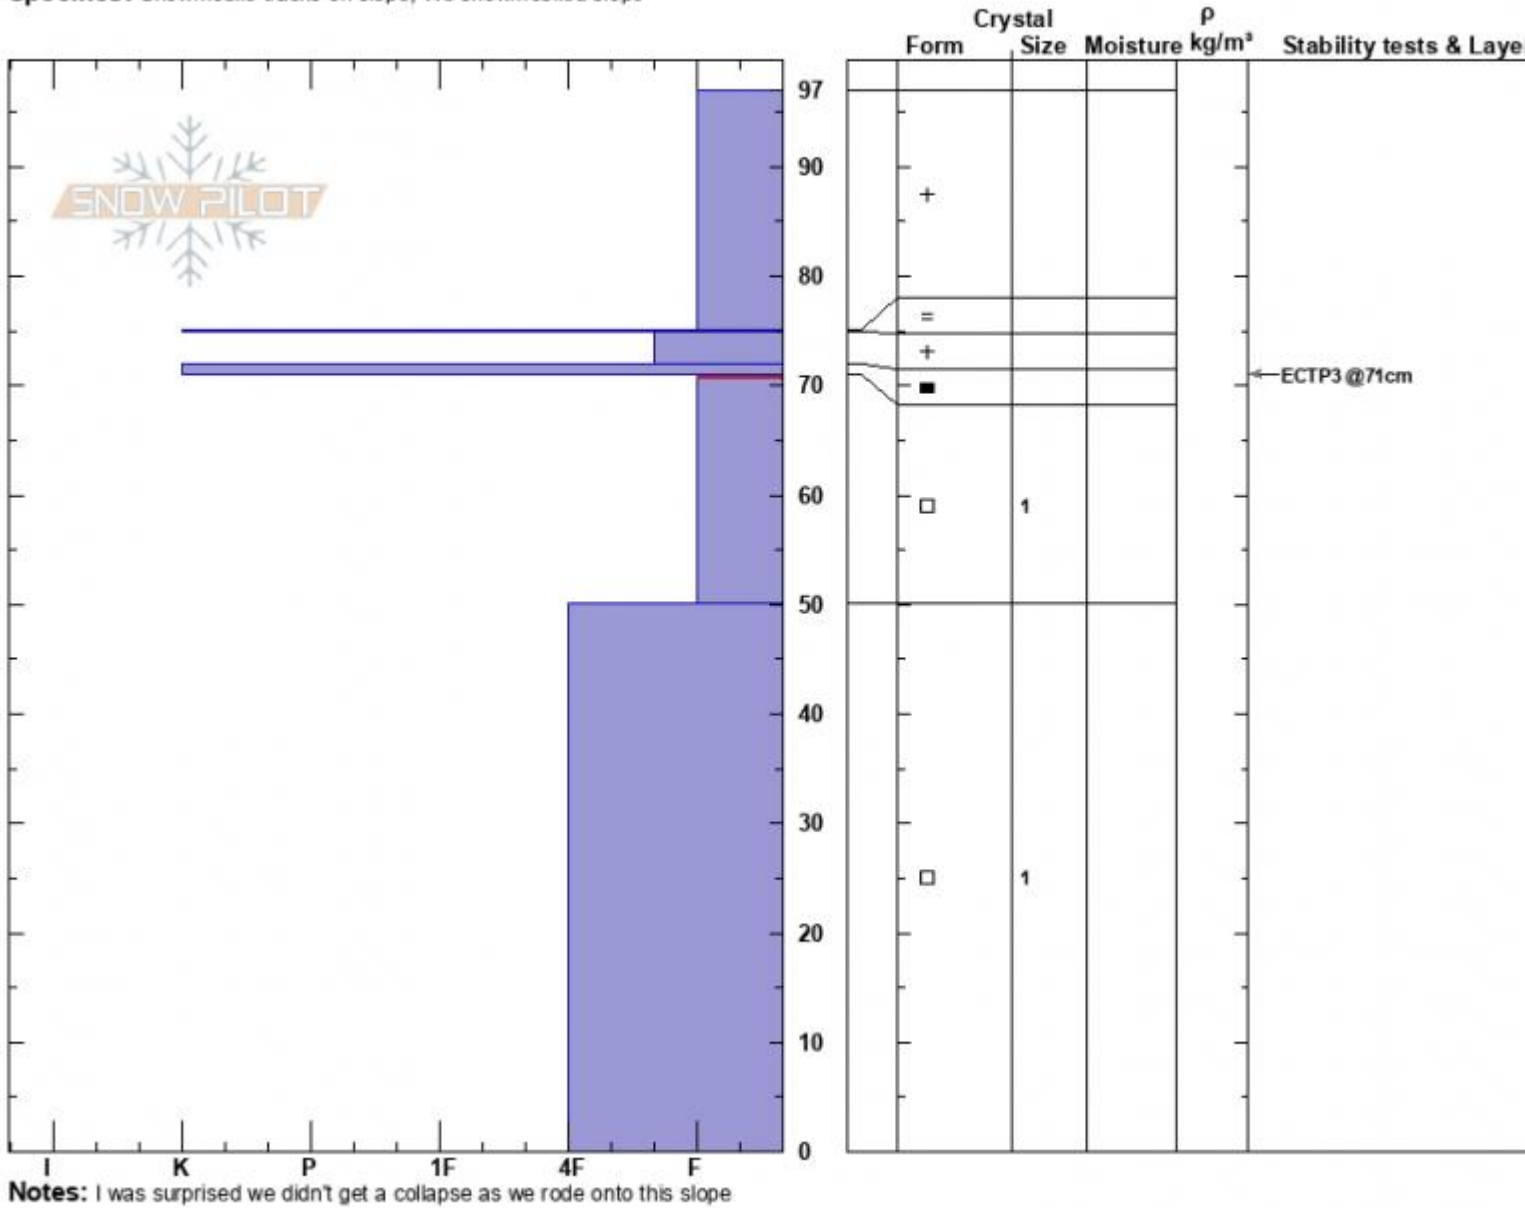

E Fk Upper Yale  
 Centennial Range  
 ID  
 Elevation: 8984 ft  
 Aspect: 73°  
 Specifics: Snowmobile tracks on slope; We snowmobiled slope

Mark Staples  
 12/17/2024 - 11:00am  
 Co-ord: 44.55312N, -111.44426W  
 Slope Angle: 26°  
 Wind Loading: no

Stability:  
 Air Temperature:  
 Sky Cover: CLR  
 Precipitation: NO  
 Wind:

HS:97  
 Layer Notes:  
 71-50cm: Problematic layer

E facing IP profile

Advisory Region  
 Island Park  
 Longitude  
 -111.46W  
 Latitude  
 44.55N