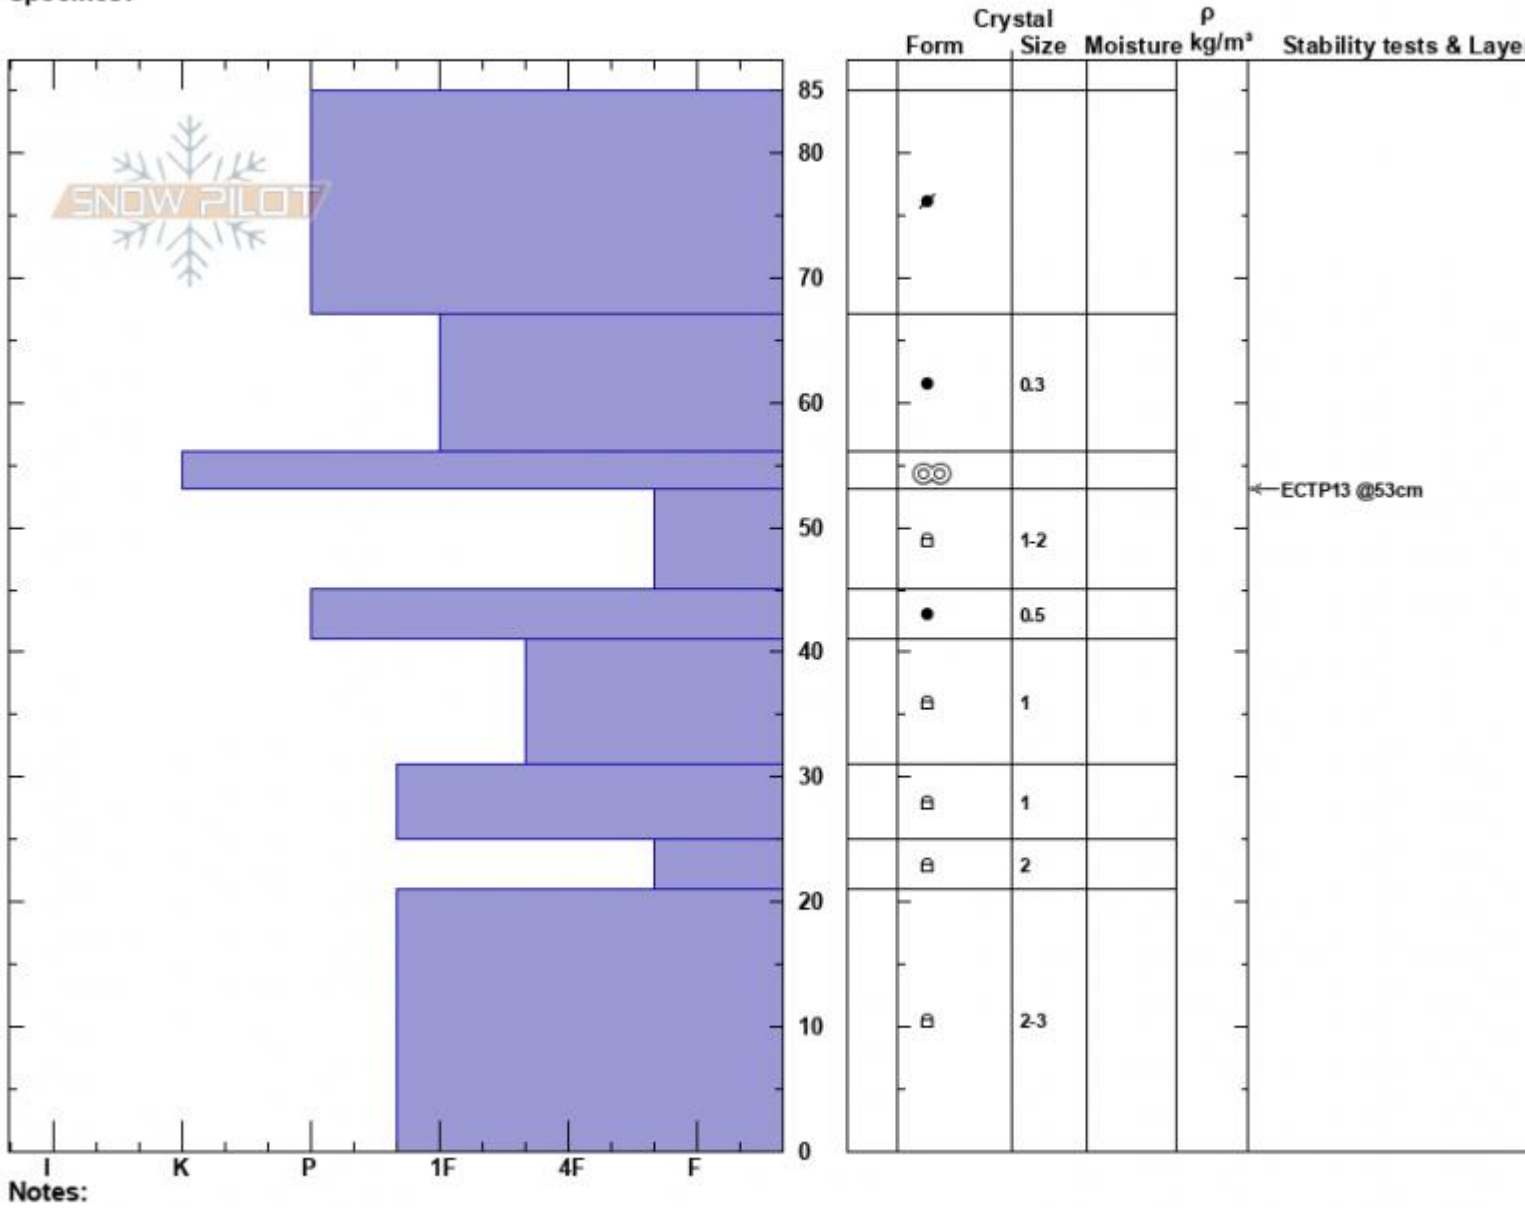

Saddle - Skyline  
 Bridger Range  
 MT  
 Elevation: 9072 ft  
 Aspect: 74°  
 Specifics:

Haylee Darby  
 12/14/2024 - 11:15am  
 Co-ord: 45.79359N, -110.93564W  
 Slope Angle: 32°  
 Wind Loading: previous

Stability:  
 Air Temperature: 0°C  
 Sky Cover: BKN  
 Precipitation: NO  
 Wind: W Moderate

HS:85  
 PF:30  
 PS:1  
 Layer Notes:

Notes:  
 Advisory Region  
 Bridger Range  
 Longitude  
 -110.94W  
 Latitude  
 45.79N  
 Bridger Range, 2024-12-14