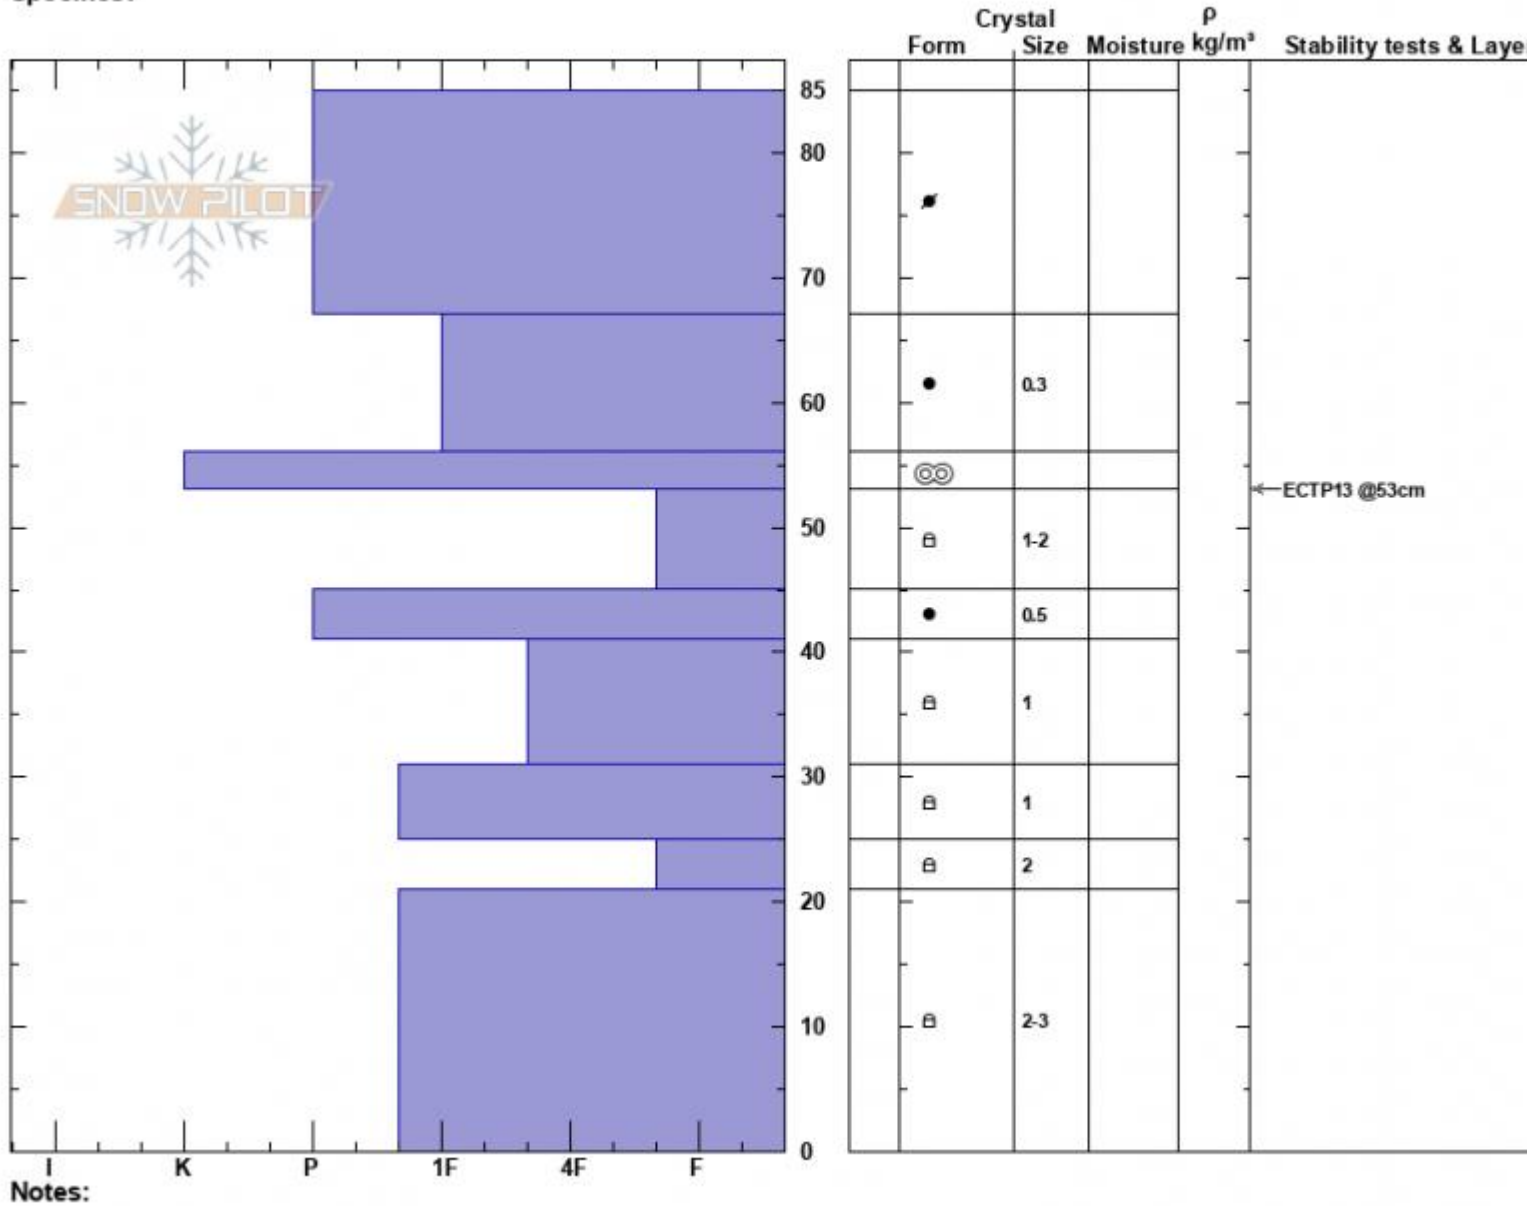

Saddle - Skyline  
 Bridger Range  
 MT  
 Elevation: 9072 ft  
 Aspect: 74°  
 Specifics:

Haylee Darby  
 12/14/2024 - 11:15am  
 Co-ord: 45.79359N, -110.93564W  
 Slope Angle: 32°  
 Wind Loading: previous

Stability:  
 Air Temperature: 0°C  
 Sky Cover: BKN  
 Precipitation: NO  
 Wind: W Moderate

Layer Notes:

HS:85  
 PF:30  
 PS:1

Notes:  
 Advisory Region  
 Bridger Range  
 Longitude  
 -110.94W  
 Latitude  
 45.79N  
 Bridger Range, 2024-12-14