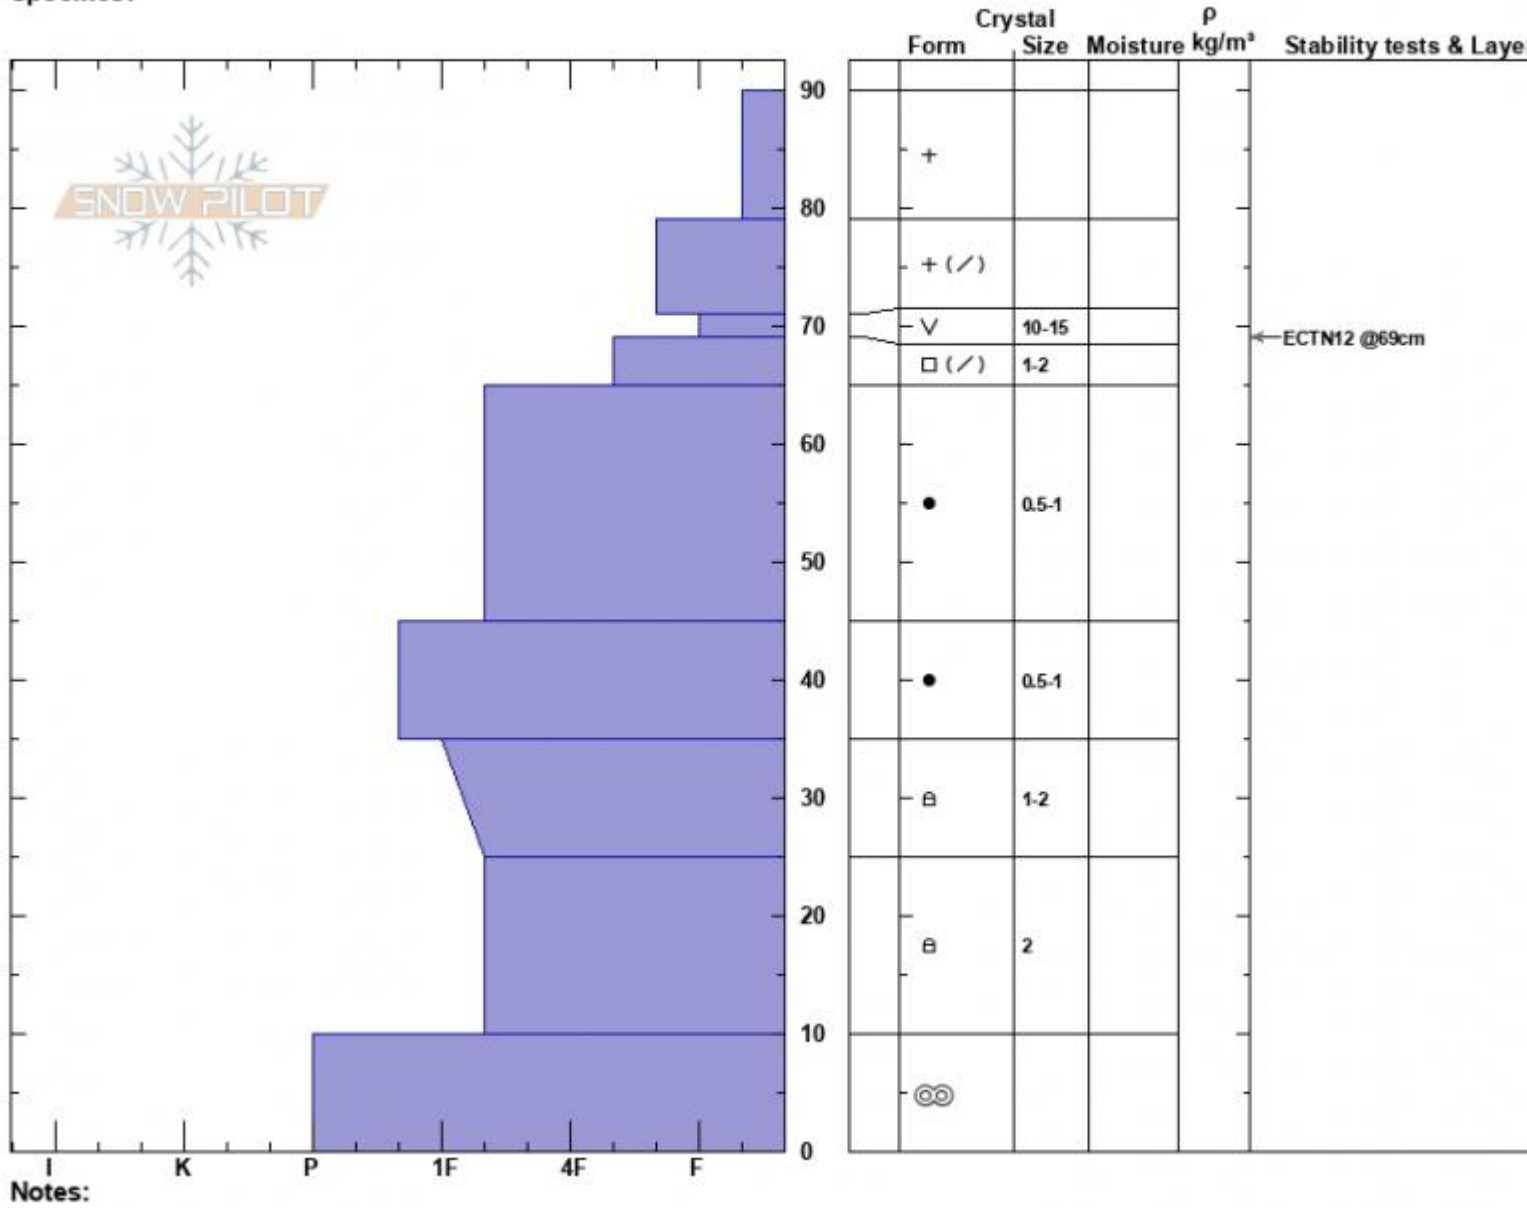

RobsKnob  
 Cooke City  
 MT  
 Elevation: 9520 ft  
 Aspect: 60°  
 Specifics:

Alex Marienthal  
 12/10/2024 - 1:30pm  
 Co-ord: 45.06620N, -109.95156W  
 Slope Angle: 25°  
 Wind Loading: no

Stability: Fair  
 Air Temperature: -9°C  
 Sky Cover: OVC  
 Precipitation: S-1  
 Wind: Light Breeze

HS:90  
 Layer Notes:  
 71-69cm: Problematic layer

Advisory Region  
 Cooke City  
 Longitude  
 -109.96W  
 Latitude  
 45.07N  
 Cooke City, 2024-12-10