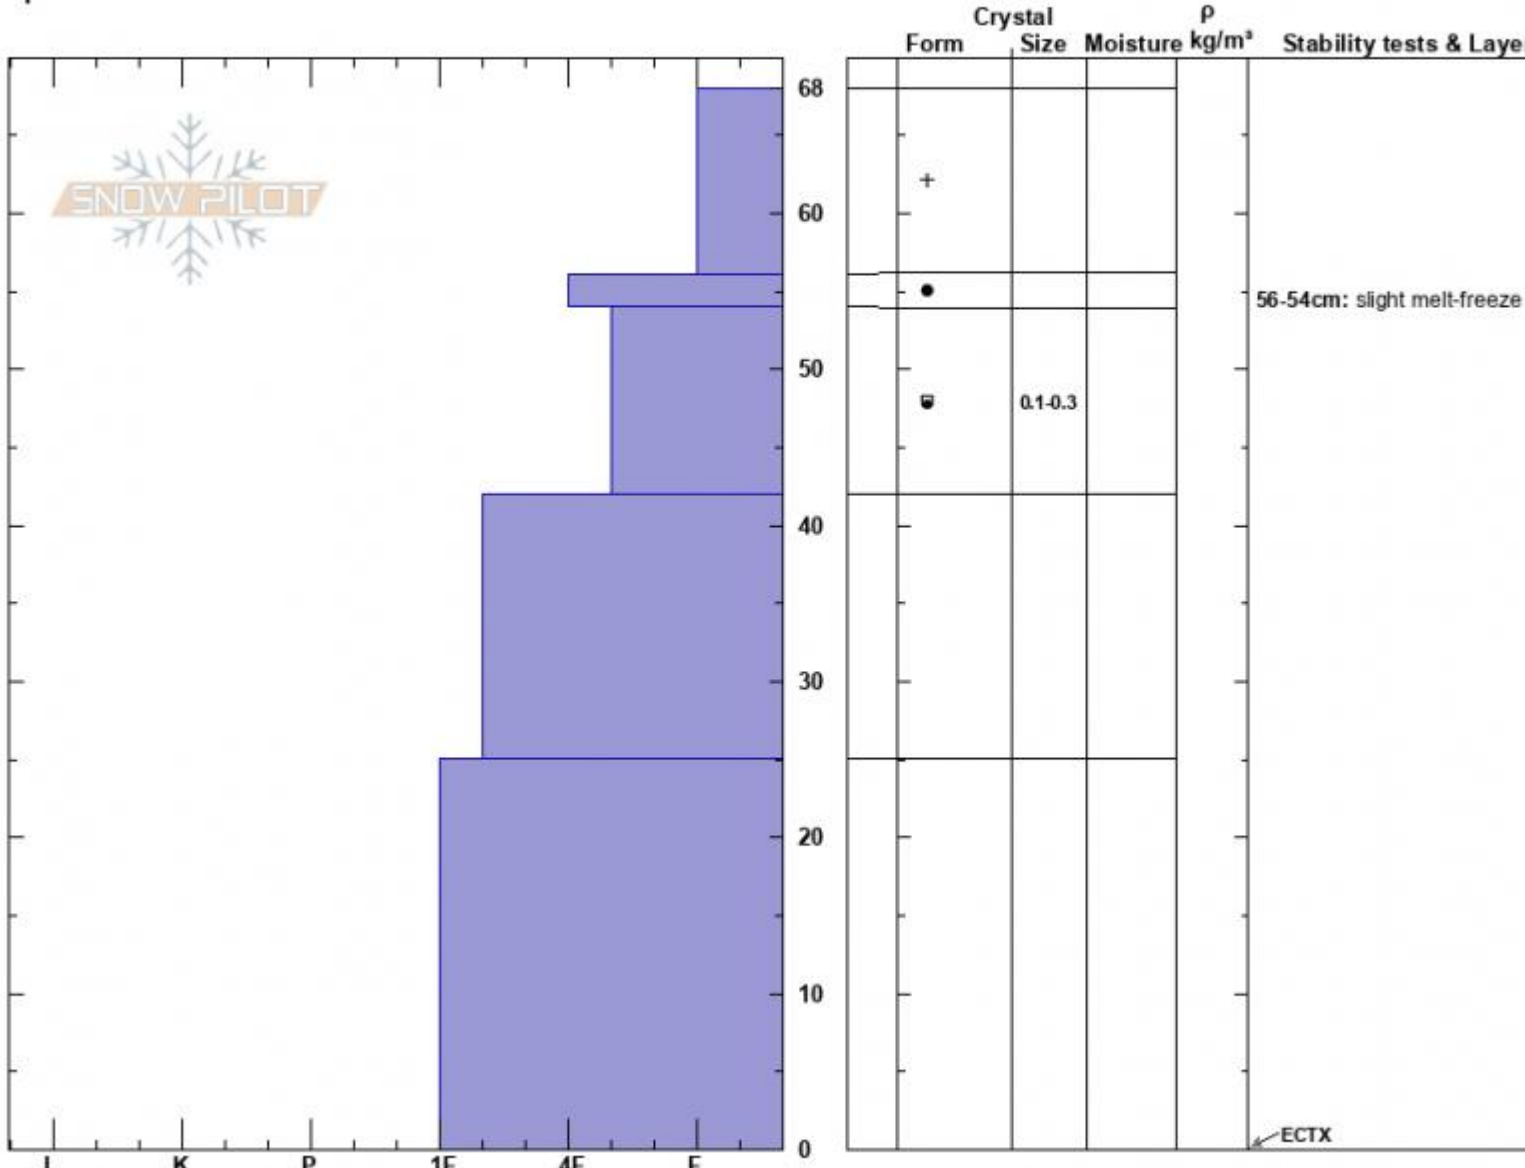

Texas Meadows north
 Bridger Range
 MT
 Elevation: 7860 ft
 Aspect: 307°
 Specifics:

Mark Staples
 12/10/2024 - 11:30am
 Co-ord: 45.84041N, -110.93538W
 Slope Angle: 19°
 Wind Loading: no

Stability: Good
 Air Temperature:
 Sky Cover: FEW
 Precipitation:
 Wind: NW Moderate

HS:68
 Layer Notes:
 56-54cm: slight melt-freeze
 54-42cm: Problematic layer

Notes: Overall surprisingly supportable snowpack. Faceting of the old snow surface that was just buried is evident but generally minimal. The bridgers experience more melt-freeze than other areas due to lower elevations.

Snow profile N facing by Texas Meadow

Advisory Region
 Bridger Range
 Longitude
 -110.94W

Latitude

45.84N

Bridger Range, 2024-12-10