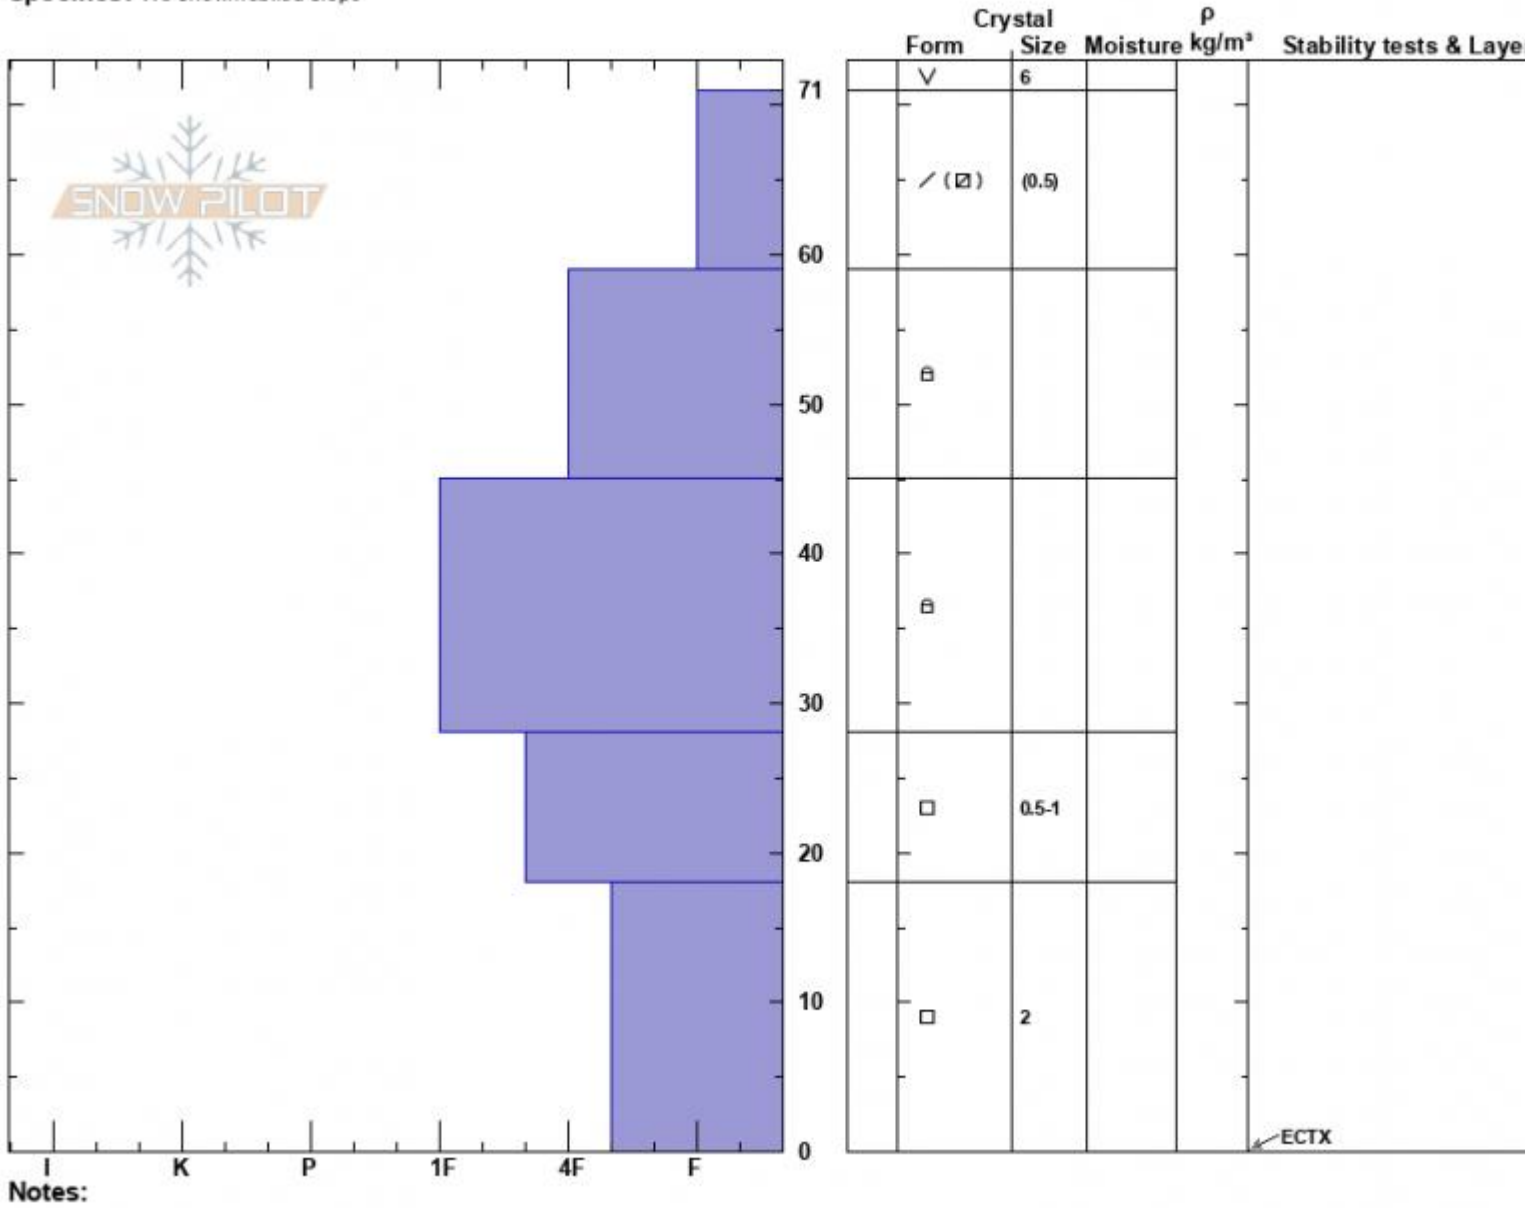

Second Yellow Mule
 Madison Range-N
 MT
 Elevation: 9400 ft
 Aspect: 42°
 Specifics: We snowmobiled slope

Haylee Darby
 12/04/2024 - 11:00am
 Co-ord: 45.17931N, -111.40368W
 Slope Angle: 26°
 Wind Loading: no

Stability:
 Air Temperature: -2°C
 Sky Cover: CLR
 Precipitation: NO
 Wind: W Calm

HS:71
 PF:24
 Layer Notes:

Advisory Region
 Northern Madison
 Longitude
 -111.38W
 Latitude
 45.17N
 Northern Madison, 2024-12-05