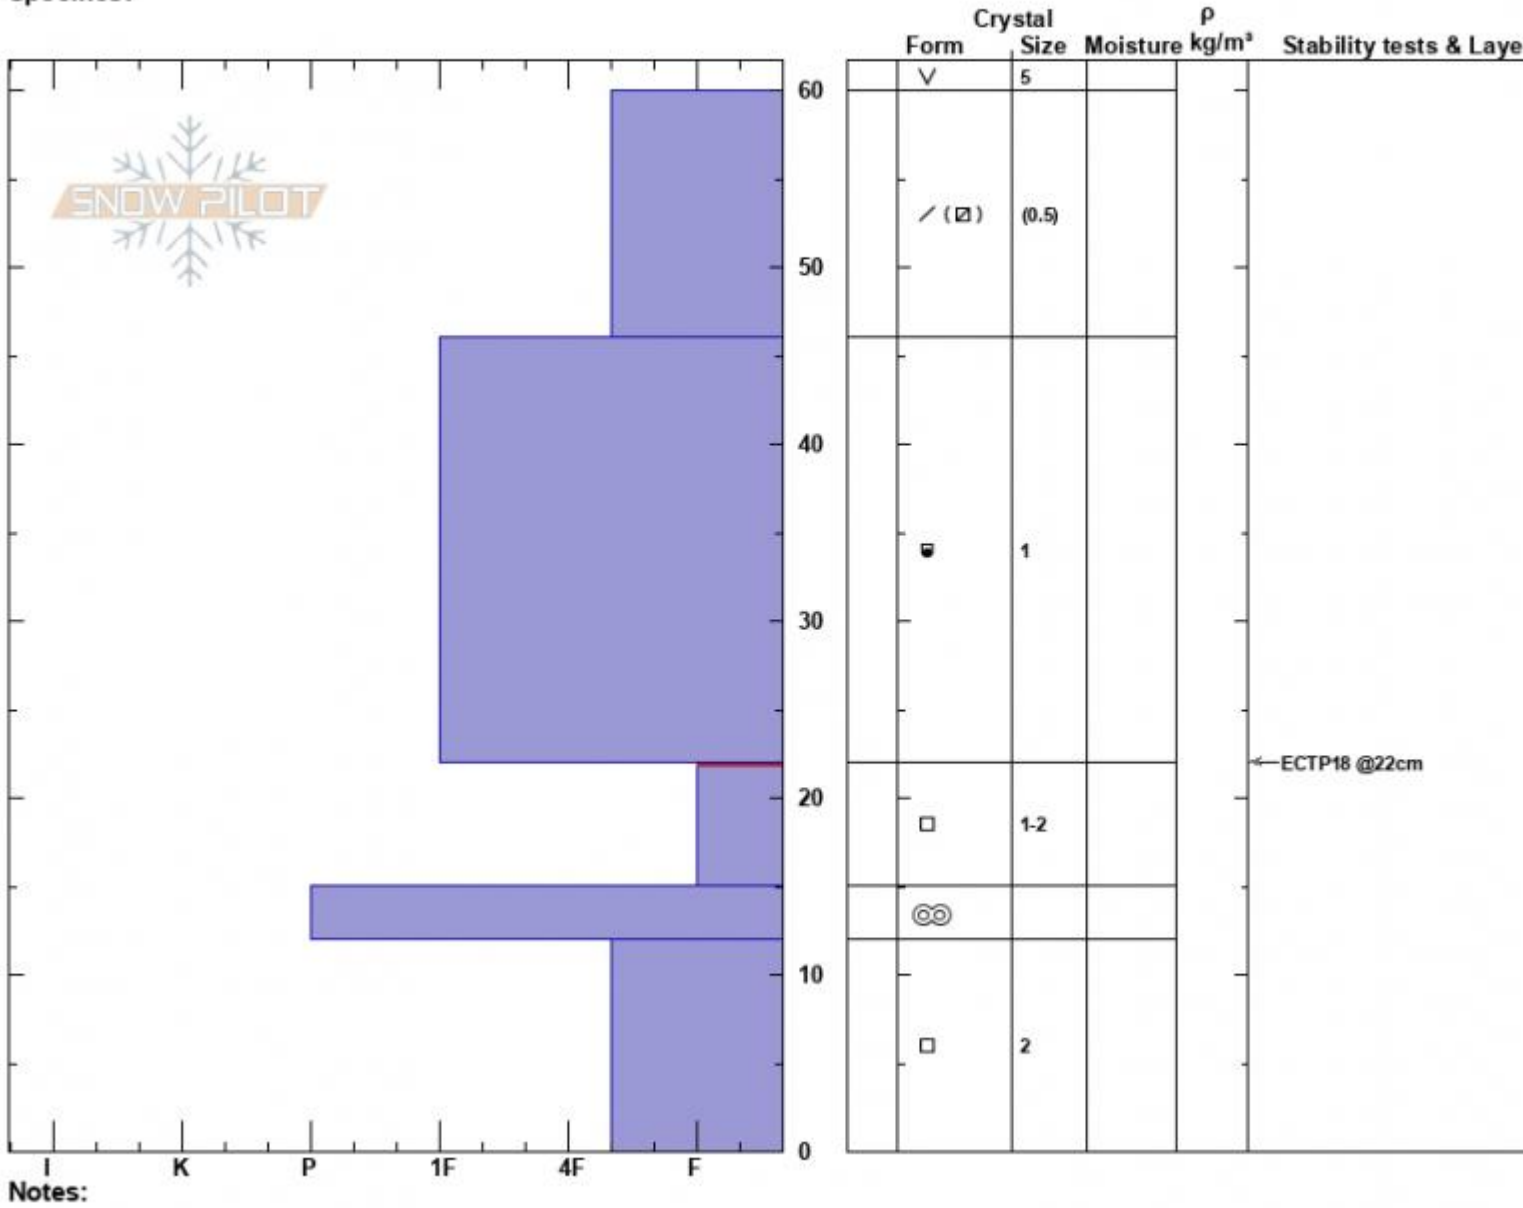

Sunlight Basin Profile
 Madison Range-S
 MT
 Elevation: 9480 ft
 Aspect: 95°
 Specifics:

Dave Zinn
 12/03/2024 - 11:20am
 Co-ord: 44.97486N, -111.31403W
 Slope Angle: 24°
 Wind Loading: previous

Stability: Good
 Air Temperature:
 Sky Cover: CLR
 Precipitation: NO
 Wind: Calm

HS:60
 PF:40
 Layer Notes:
 22-15cm: Problematic layer

Advisory Region
 Southern Madison
 Longitude
 -111.27W
 Latitude
 45.06N
 Southern Madison, 2024-12-03