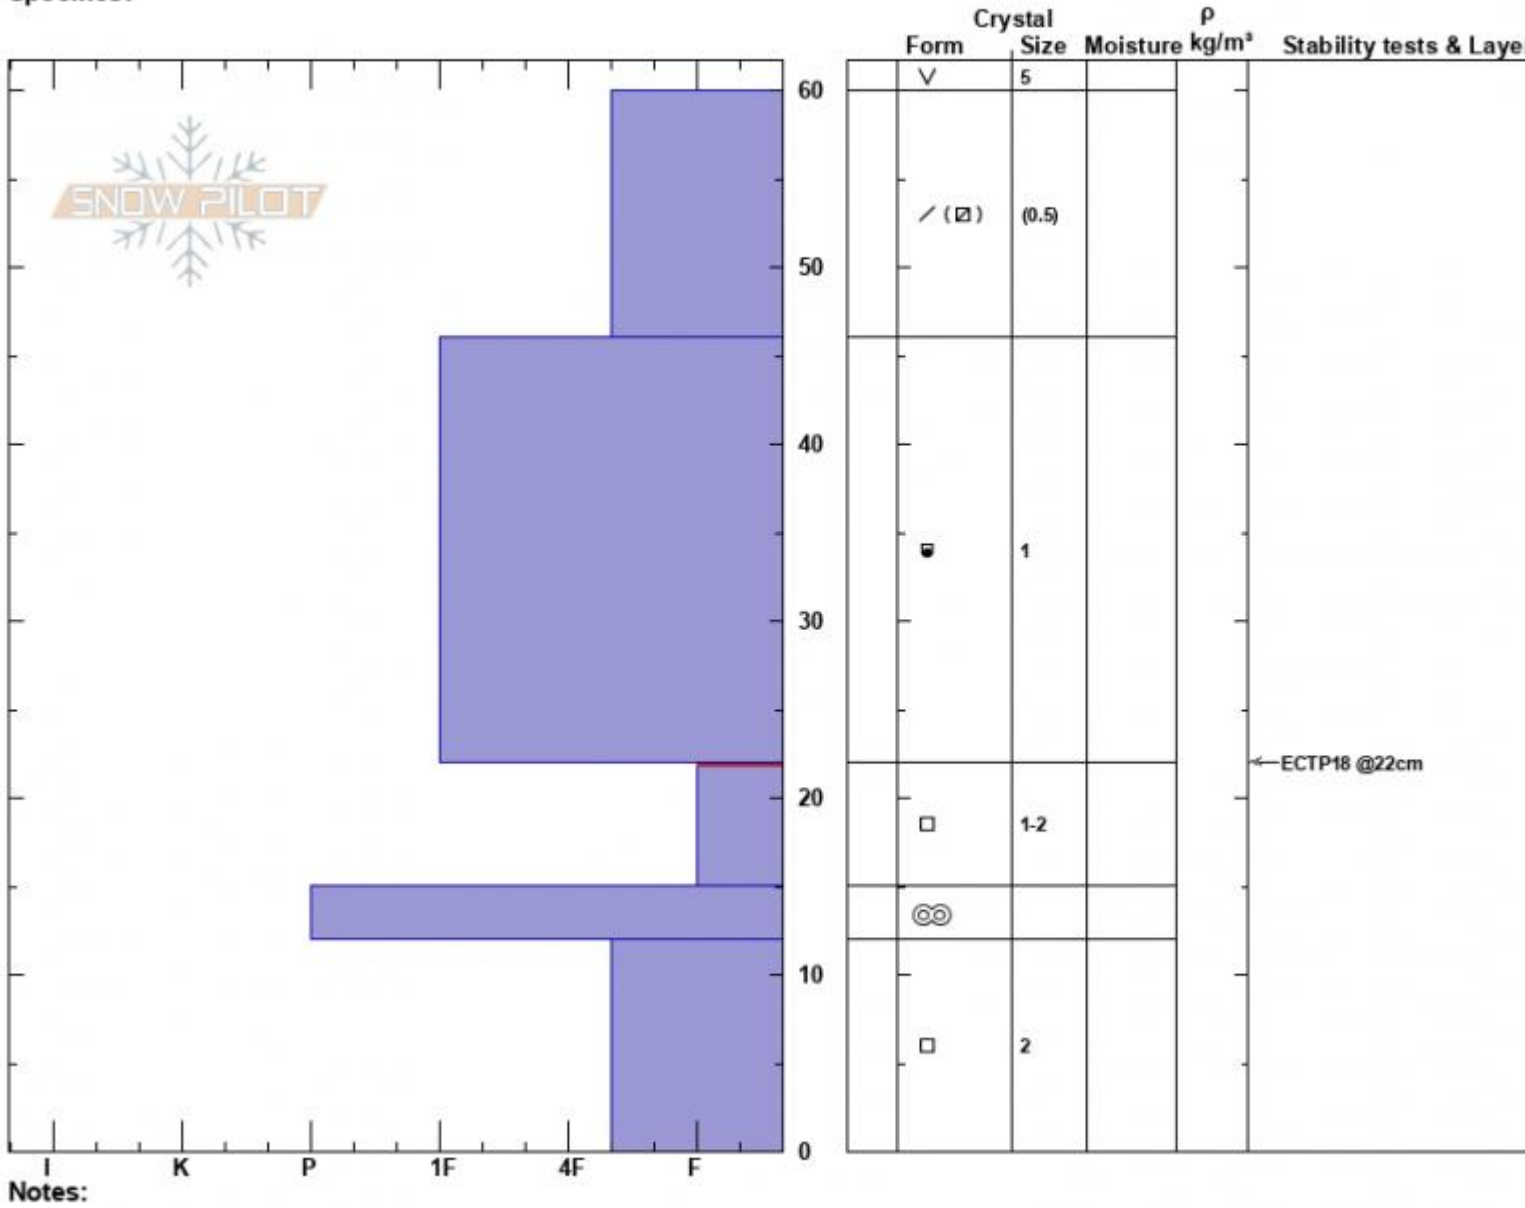

Sunlight Basin Profile
 Madison Range-S
 MT
 Elevation: 9480 ft
 Aspect: 95°
 Specifics:

Dave Zinn
 12/03/2024 - 11:20am
 Co-ord: 44.97486N, -111.31403W
 Slope Angle: 24°
 Wind Loading: previous

Stability: Good
 Air Temperature:
 Sky Cover: CLR
 Precipitation: NO
 Wind: Calm

HS:60
 PF:40
 Layer Notes:
 22-15cm: Problematic layer

Notes:
 Advisory Region
 Southern Madison
 Longitude
 -111.27W
 Latitude
 45.06N
 Southern Madison, 2024-12-03