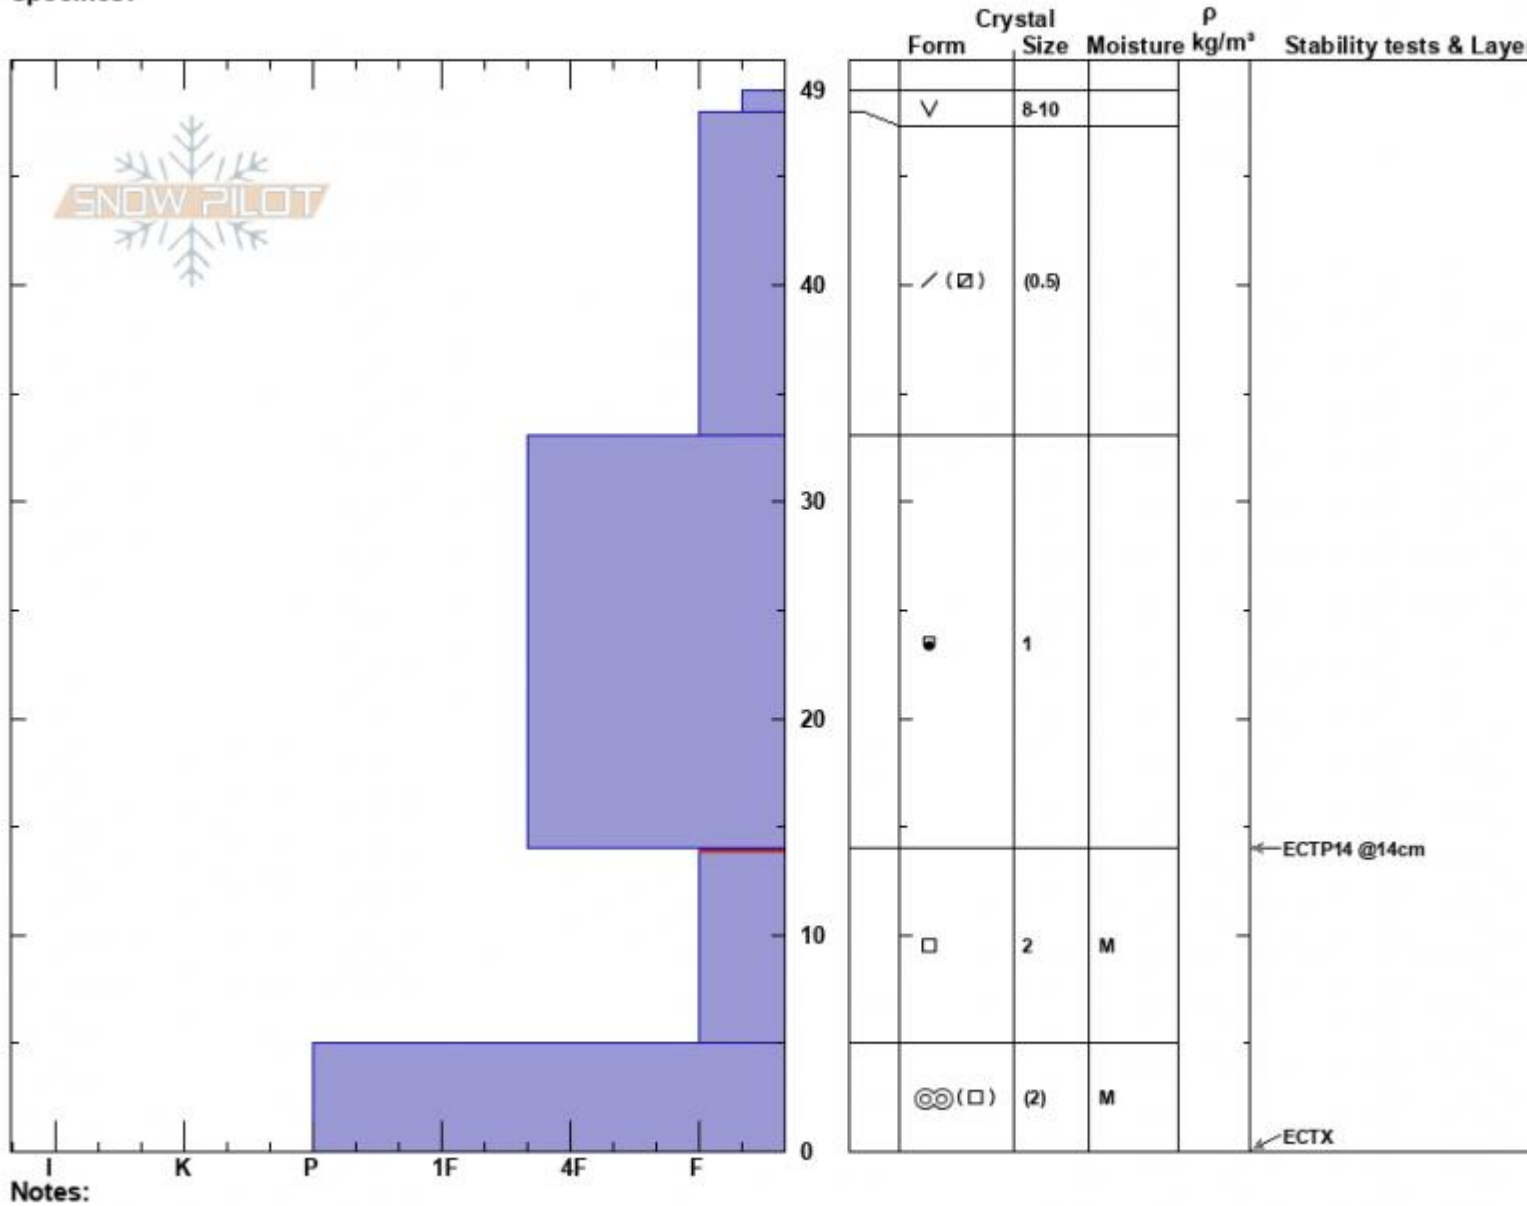

Wilderness Boundary  
 Madison Range-S  
 MT  
 Elevation: 8850 ft  
 Aspect: 240°  
 Specifics:

Dave Zinn  
 12/03/2024 - 12:15pm  
 Co-ord: 44.97699N, -111.35905W  
 Slope Angle: 20°  
 Wind Loading: no

Stability: Good  
 Air Temperature:  
 Sky Cover: CLR  
 Precipitation: NO  
 Wind: Calm

HS:49  
 PF:30  
 Layer Notes:  
 14-5cm: Problematic layer

Advisory Region  
 Southern Madison  
 Longitude  
 -111.27W  
 Latitude  
 45.06N  
 Southern Madison, 2024-12-03