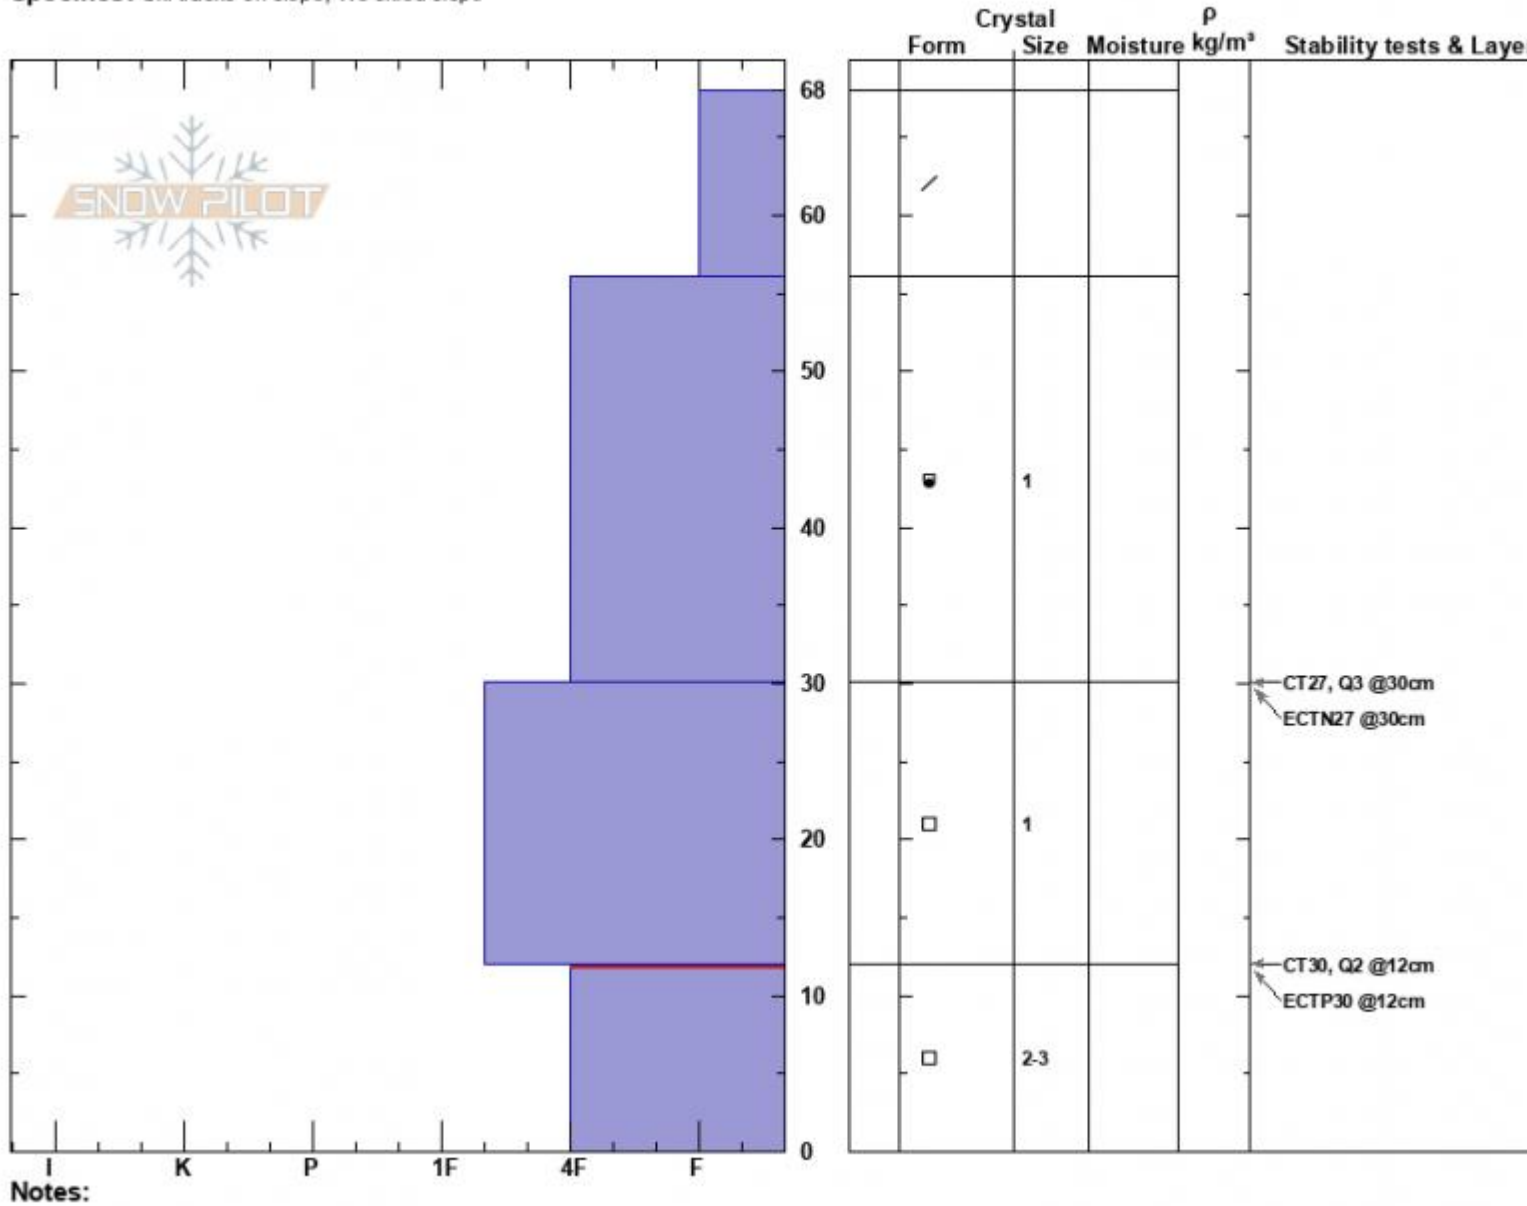

Spanky's Profile
 Madison Range-N
 MT
 Elevation: 9240 ft
 Aspect: 60°
 Specifics: Ski tracks on slope; We skied slope

Dave Zinn
 12/01/2024 - 12:00pm
 Co-ord: 45.32441N, -111.38145W
 Slope Angle: 32°
 Wind Loading: no

Stability: Good
 Air Temperature:
 Sky Cover: BKN
 Precipitation: NO
 Wind: Calm

HS:68
 PF:60
 Layer Notes:
 12-0cm: Problematic layer

Notes:
 Advisory Region
 Northern Madison
 Longitude
 -111.38W
 Latitude
 45.35N
 Northern Madison, 2024-12-01