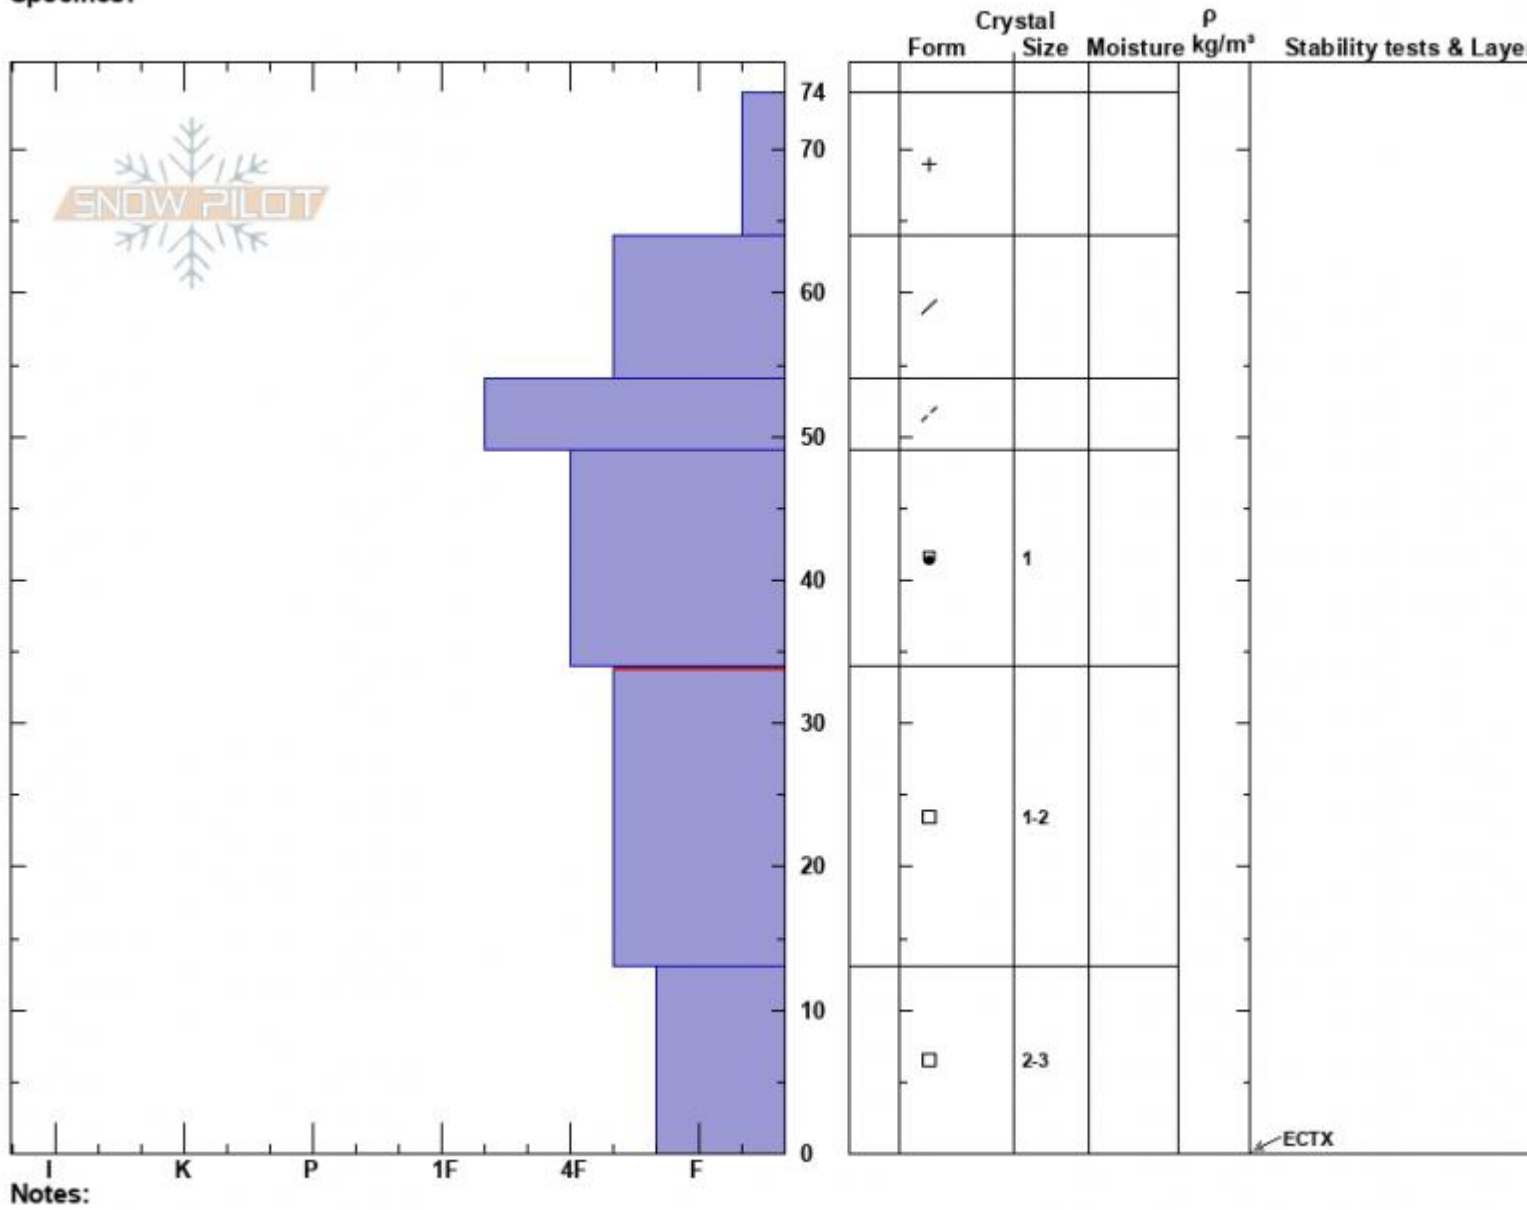

Blackmore N Shoulder  
 Gallatin Range-N  
 MT  
 Elevation: 9626 ft  
 Aspect: 315°  
 Specifics:

Haylee Darby  
 11/27/2024 - 11:15am  
 Co-ord: 45.44781N, -110.99935W  
 Slope Angle: 25°  
 Wind Loading: previous

Stability:  
 Air Temperature: -6°C  
 Sky Cover: CLR  
 Precipitation: NO  
 Wind: W Calm

HS:74  
 PF:74  
 Layer Notes: 34-13cm:Problematic layer

Advisory Region  
 Northern Gallatin  
 Longitude  
 -111.00W  
 Latitude  
 45.44N  
 Northern Gallatin, 2024-11-27