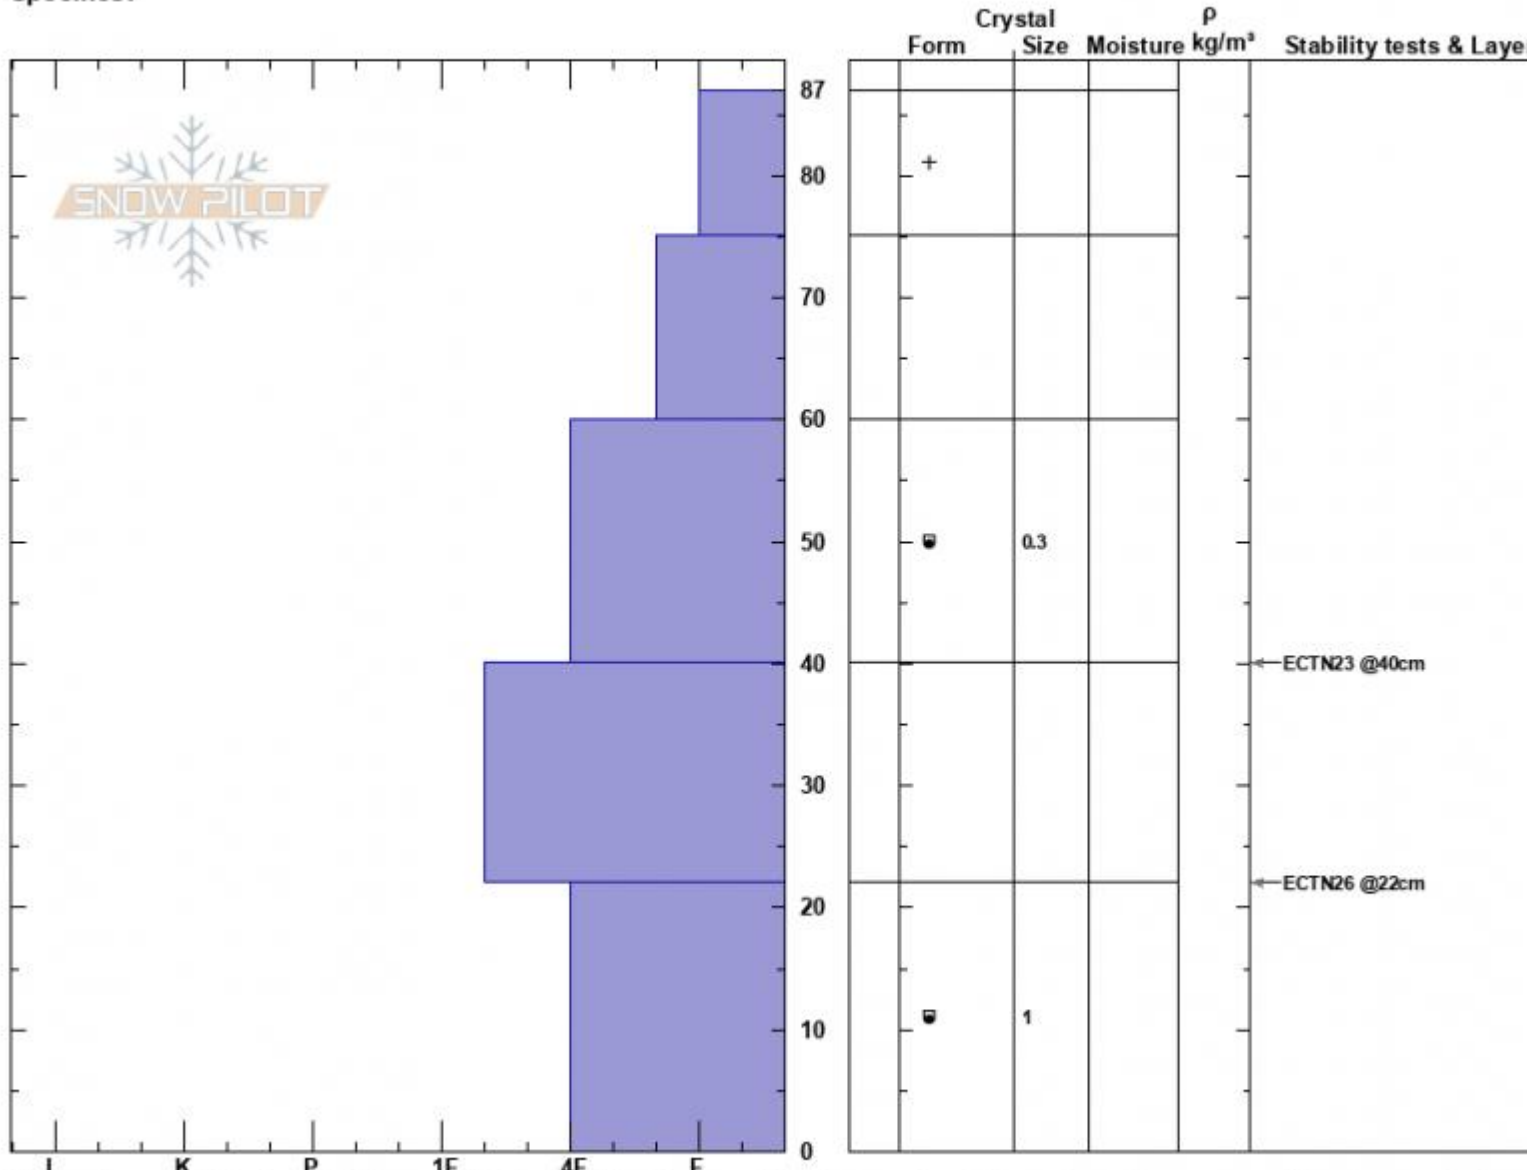

Cabin Creek N  
 Madison Range-S  
 MT  
 Elevation: 9052 ft  
 Aspect: 315°  
 Specifics:

Mark Staples  
 11/27/2024 - 11:00am  
 Co-ord: 44.88165N, -111.18568W  
 Slope Angle:  
 Wind Loading:

Stability:  
 Air Temperature:  
 Sky Cover: FEW  
 Precipitation:  
 Wind:

HS:87  
 Layer Notes:  
 60-40cm: Problematic layer

Notes: Very cold in the shade. Hard to appreciate how cold it is in the mountains with clear skies right now. I expect to see a very different snowpack when I likely not be stronger

N facing profile Cabin Creek

Advisory Region  
 Southern Madison

Longitude

-111.23W

Latitude

44.89N

Southern Madison, 2024-11-27