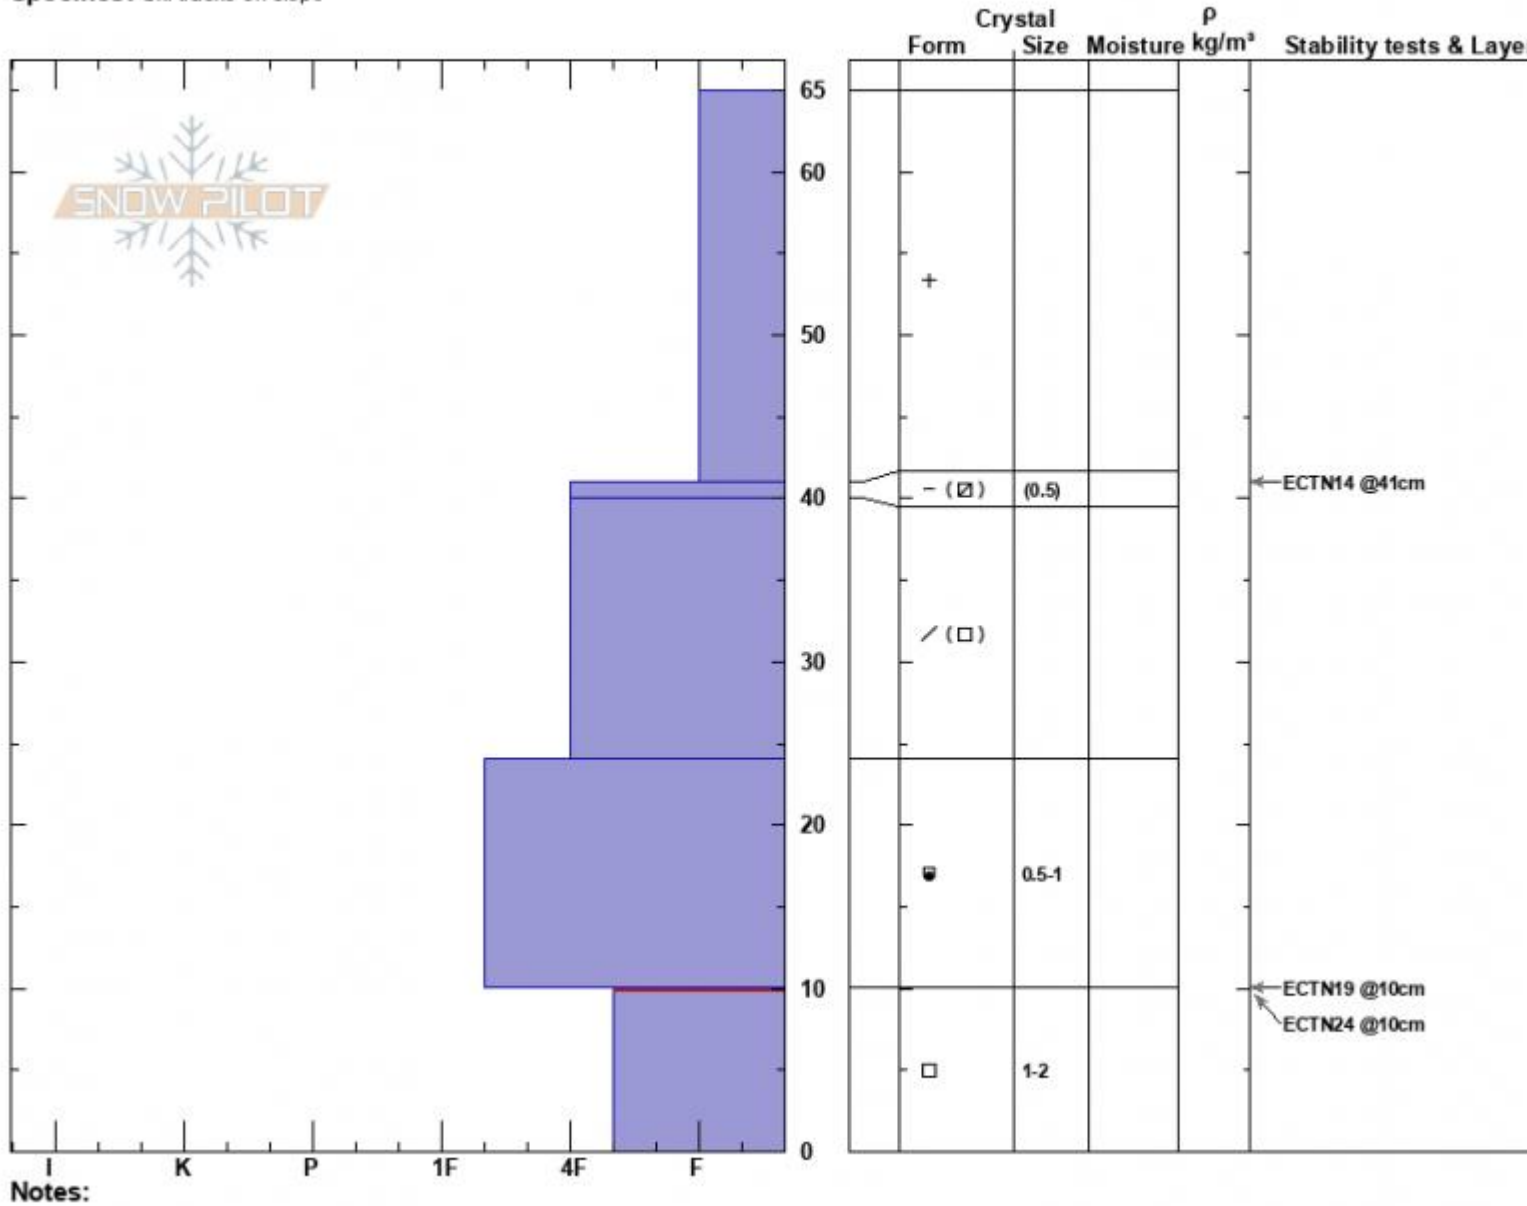

Spanky's
 Madison Range-N
 MT
 Elevation: 9240 ft
 Aspect: 50°
 Specifics: Ski tracks on slope

Dave Zinn
 11/20/2024 - 11:40am
 Co-ord: 45.32424N, -111.38128W
 Slope Angle: 24°
 Wind Loading: no

Stability: Very Good
 Air Temperature:
 Sky Cover: BKN
 Precipitation: NO
 Wind: N Light Breeze

HS:65
 PF:60
 Layer Notes:
 10-0cm: Problematic layer

Advisory Region
 Northern Madison
 Longitude
 -111.39W
 Latitude
 45.34N
 Northern Madison, 2024-11-20