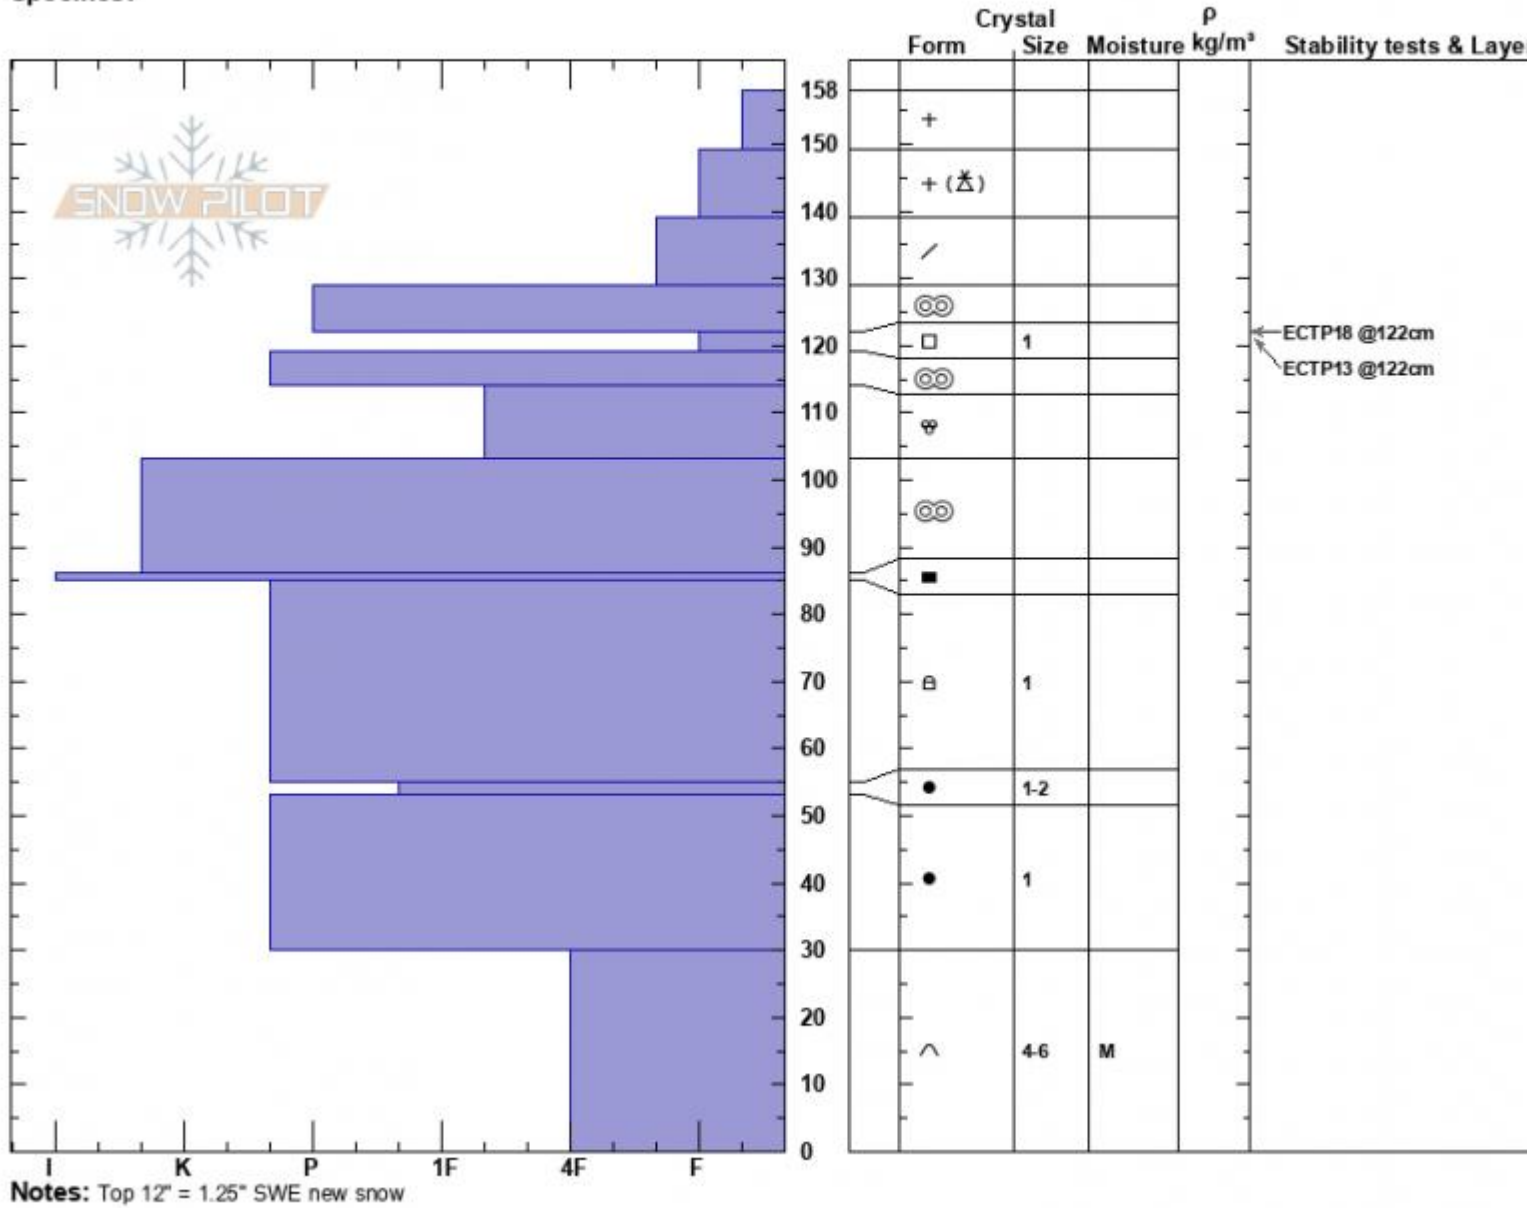

Lightning Crk, T Fork
 Madison Range-S
 MT
 Elevation: 8775 ft
 Aspect: 240°
 Specifics:

Alex Marienthal
 03/29/2024 - 12:15pm
 Co-ord: 44.97662N, -111.35970W
 Slope Angle: 30°
 Wind Loading: no

Stability: Fair
 Air Temperature: -2.5°C
 Sky Cover: BKN
 Precipitation: S-1
 Wind: Calm

HS:158
 Layer Notes:
 122-119cm:Problematic layer

Advisory Region
 Southern Madison
 Longitude
 -111.27W
 Latitude
 45.06N
 Southern Madison, 2024-03-29