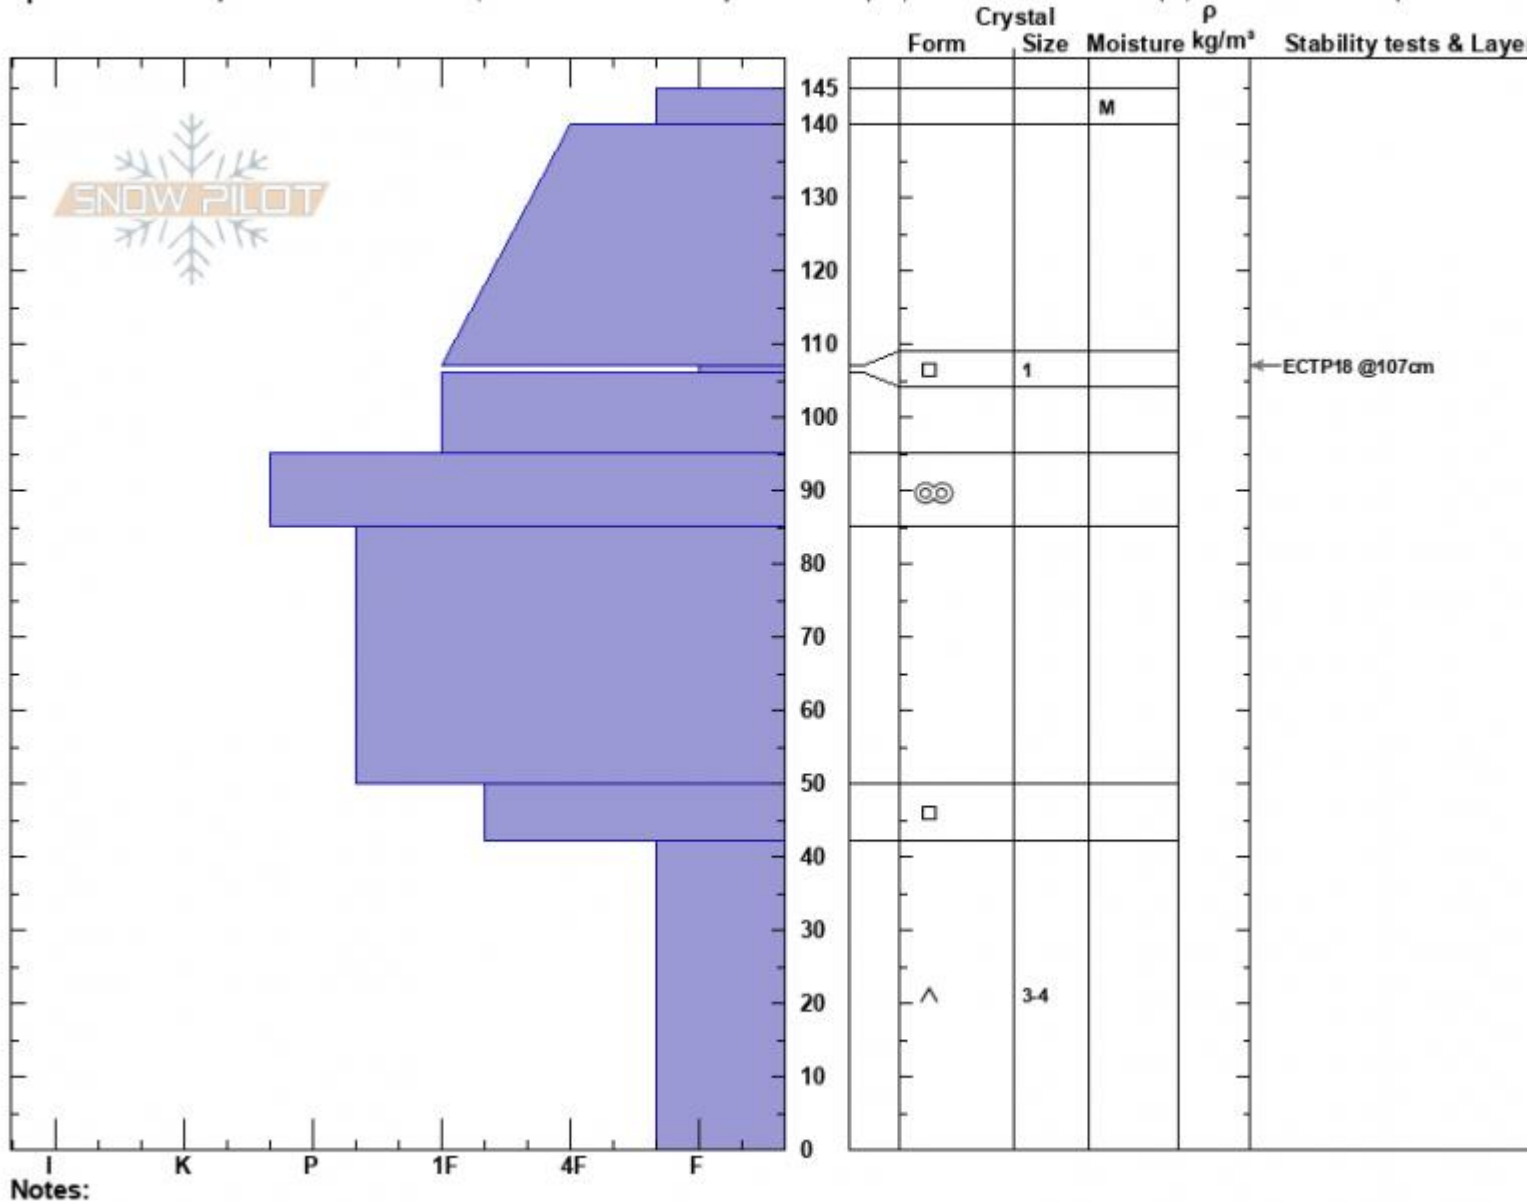

Targhee Creek
 Lionhead Range
 MT
 Elevation: 9600 ft
 Aspect: 75°

Ian Hoyer
 04/02/2024 - 12:00pm
 Co-ord: 44.75039N, -111.39098W
 Slope Angle: 31°
 Wind Loading: no

Stability: Fair
 Air Temperature:
 Sky Cover: CLR
 Precipitation: NO
 Wind: Calm

HS:145
 PF:30
 Layer Notes: 107-106cm:Problematic layer

Specifics: Pit is adjacent to avalanche: crown; Recent avalanche activity on similar slopes; Snowmobile tracks on slope; We snowmobiled slope

Notes:

Advisory Region
 Lionhead Range
 Longitude
 -111.32W
 Latitude
 44.71N
 Avalanche Details: [Snowmo triggered small slide at Lionhead](#)
 Lionhead Range, 2024-04-02