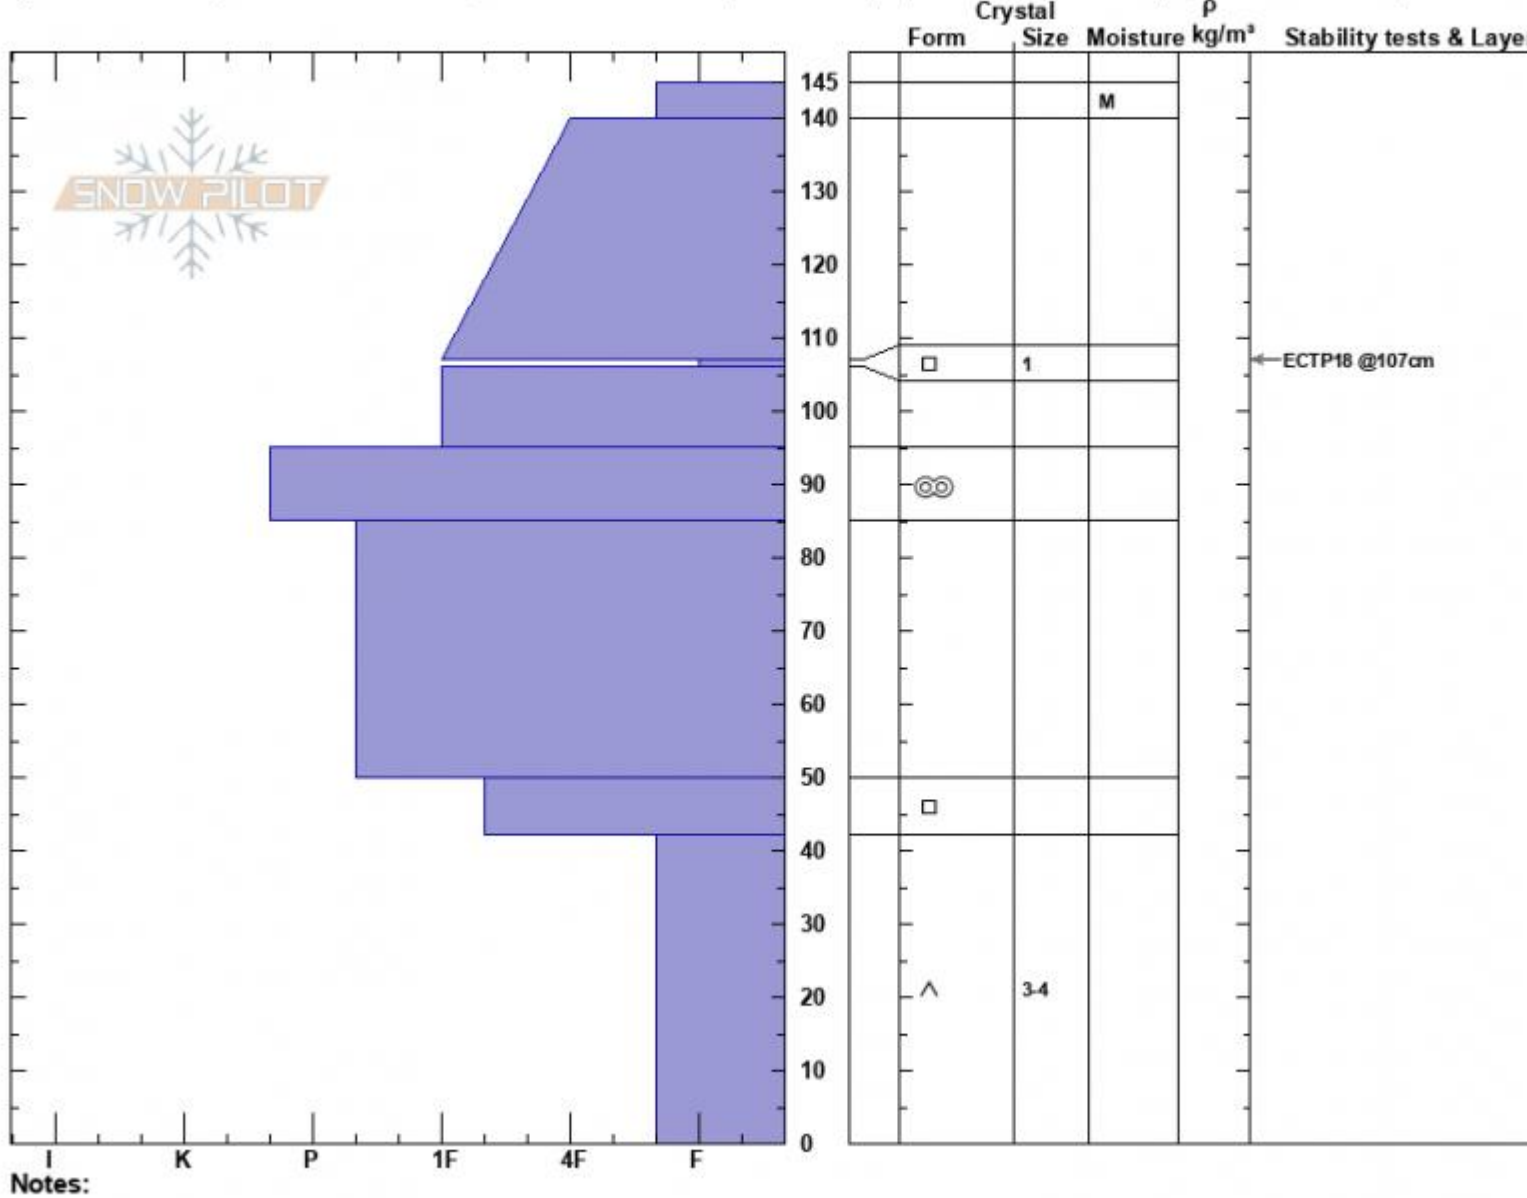

Targhee Creek  
 Lionhead Range  
 MT  
 Elevation: 9600 ft  
 Aspect: 75°

Ian Hoyer  
 04/02/2024 - 12:00pm  
 Co-ord: 44.75039N, -111.39098W  
 Slope Angle: 31°  
 Wind Loading: no

Stability: Fair  
 Air Temperature:  
 Sky Cover: CLR  
 Precipitation: NO  
 Wind: Calm

HS:145  
 PF:30  
**Layer Notes:**  
 107-106cm:Problematic layer

**Specifics:** Pit is adjacent to avalanche: crown; Recent avalanche activity on similar slopes; Snowmobile tracks on slope; We snowmobiled slope

Advisory Region  
 Lionhead Range  
 Longitude  
 -111.32W  
 Latitude  
 44.71N

**Avalanche Details:** [Snowmo triggered small slide at Lionhead](#)  
 Lionhead Range, 2024-04-02